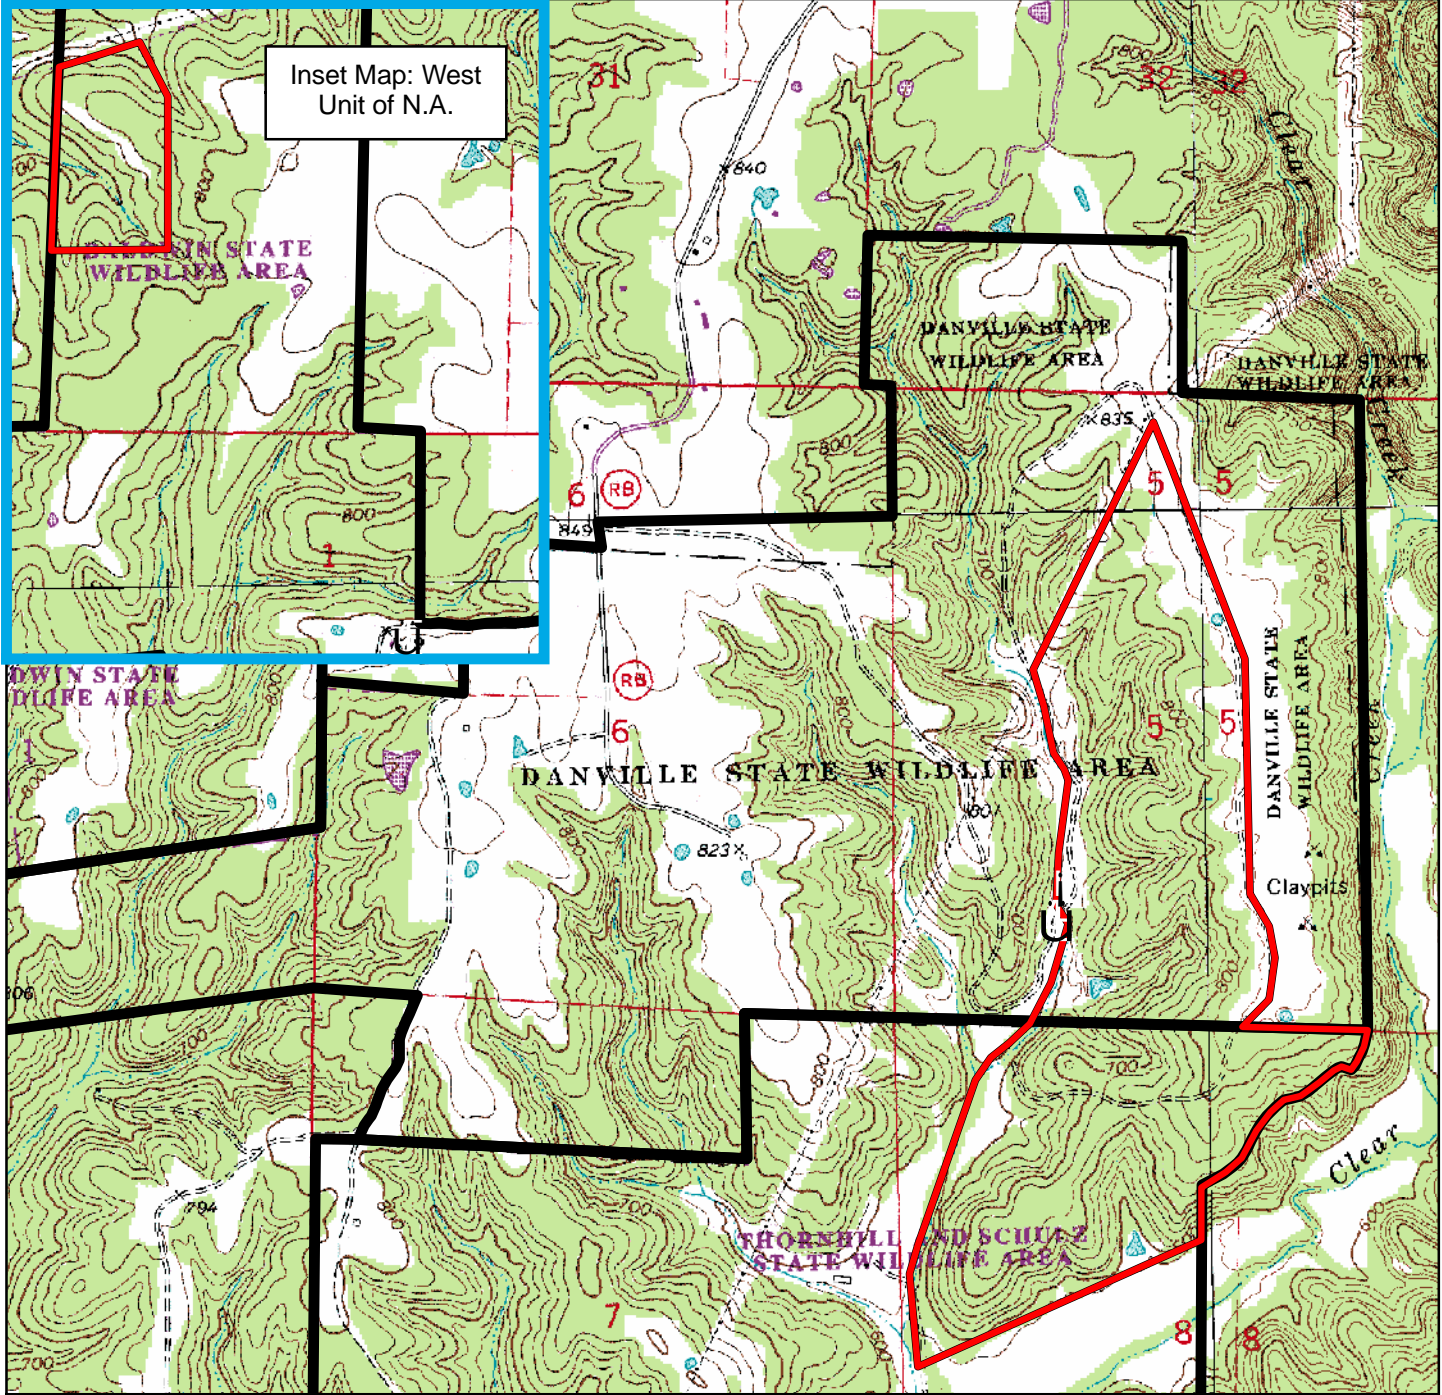

Danville Glade NA

Montgomery County

-  Natural Area
-  Missouri Department of Conservation