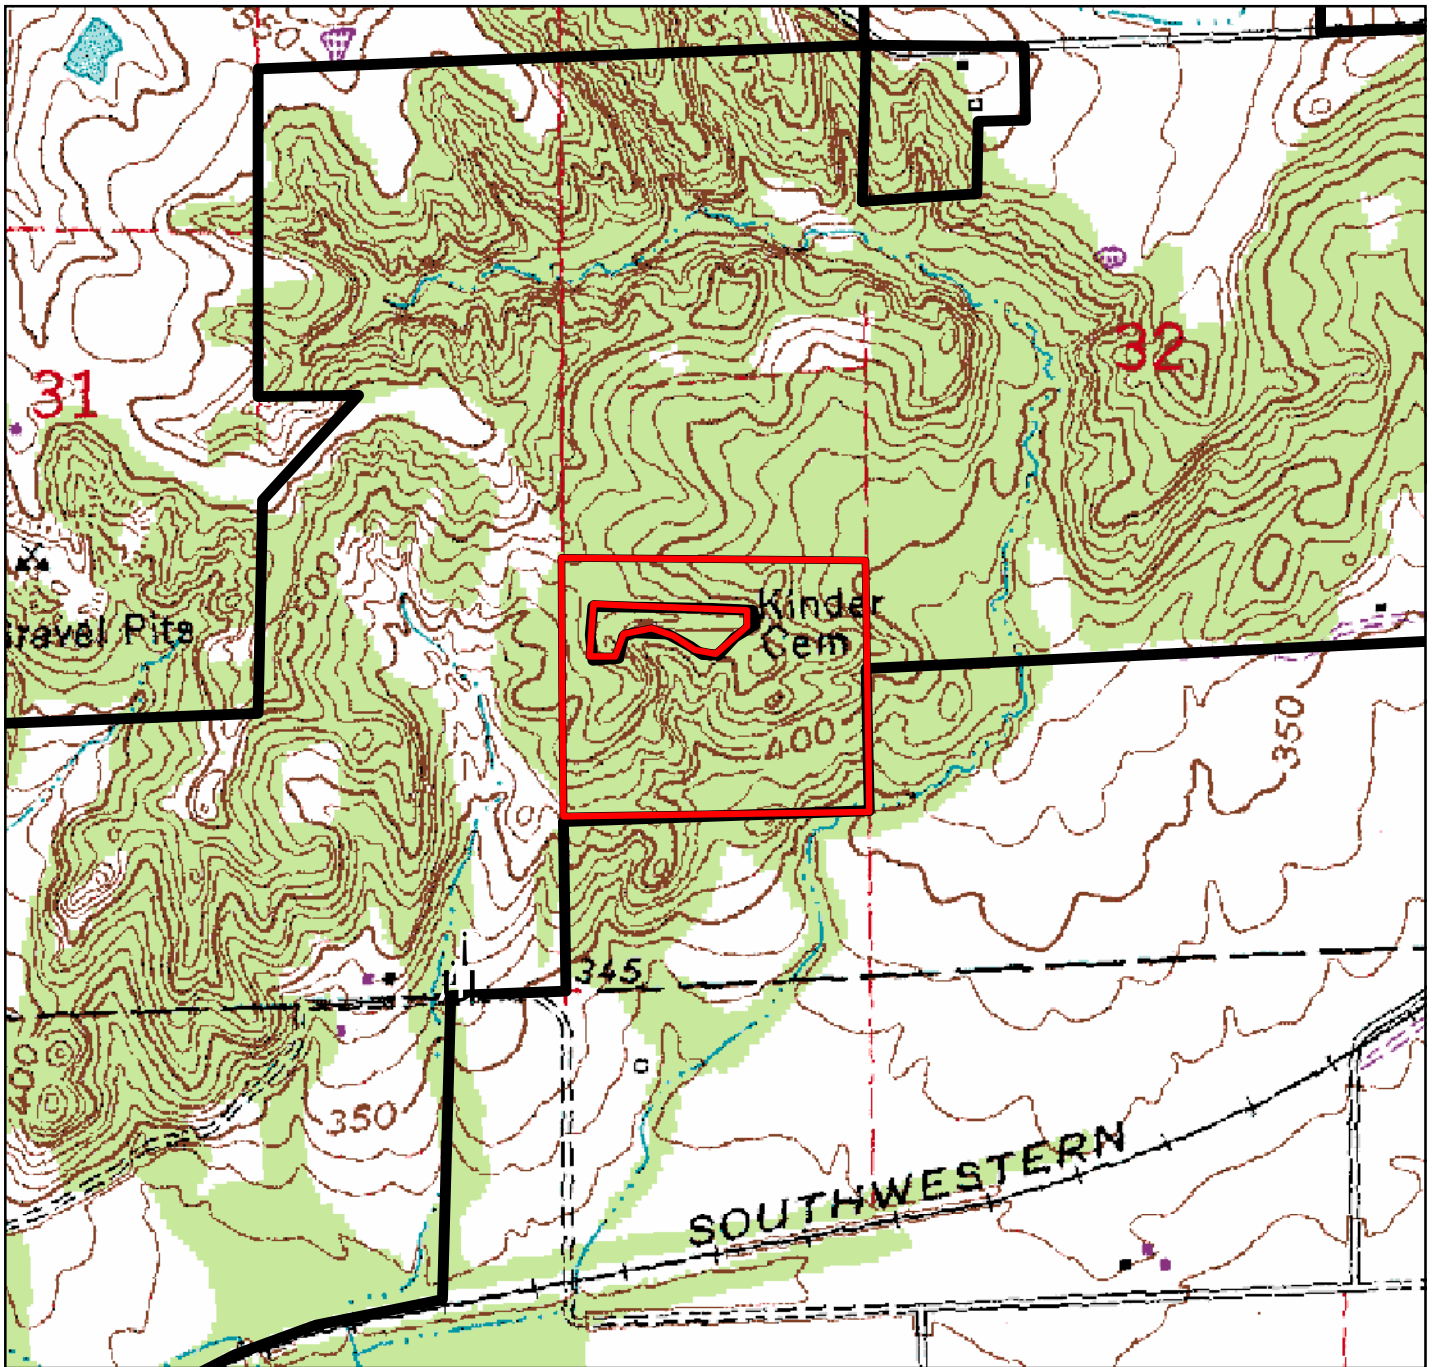

# Beech Springs NA

Stoddard County

-  Natural Area
-  Missouri Department of Conservation