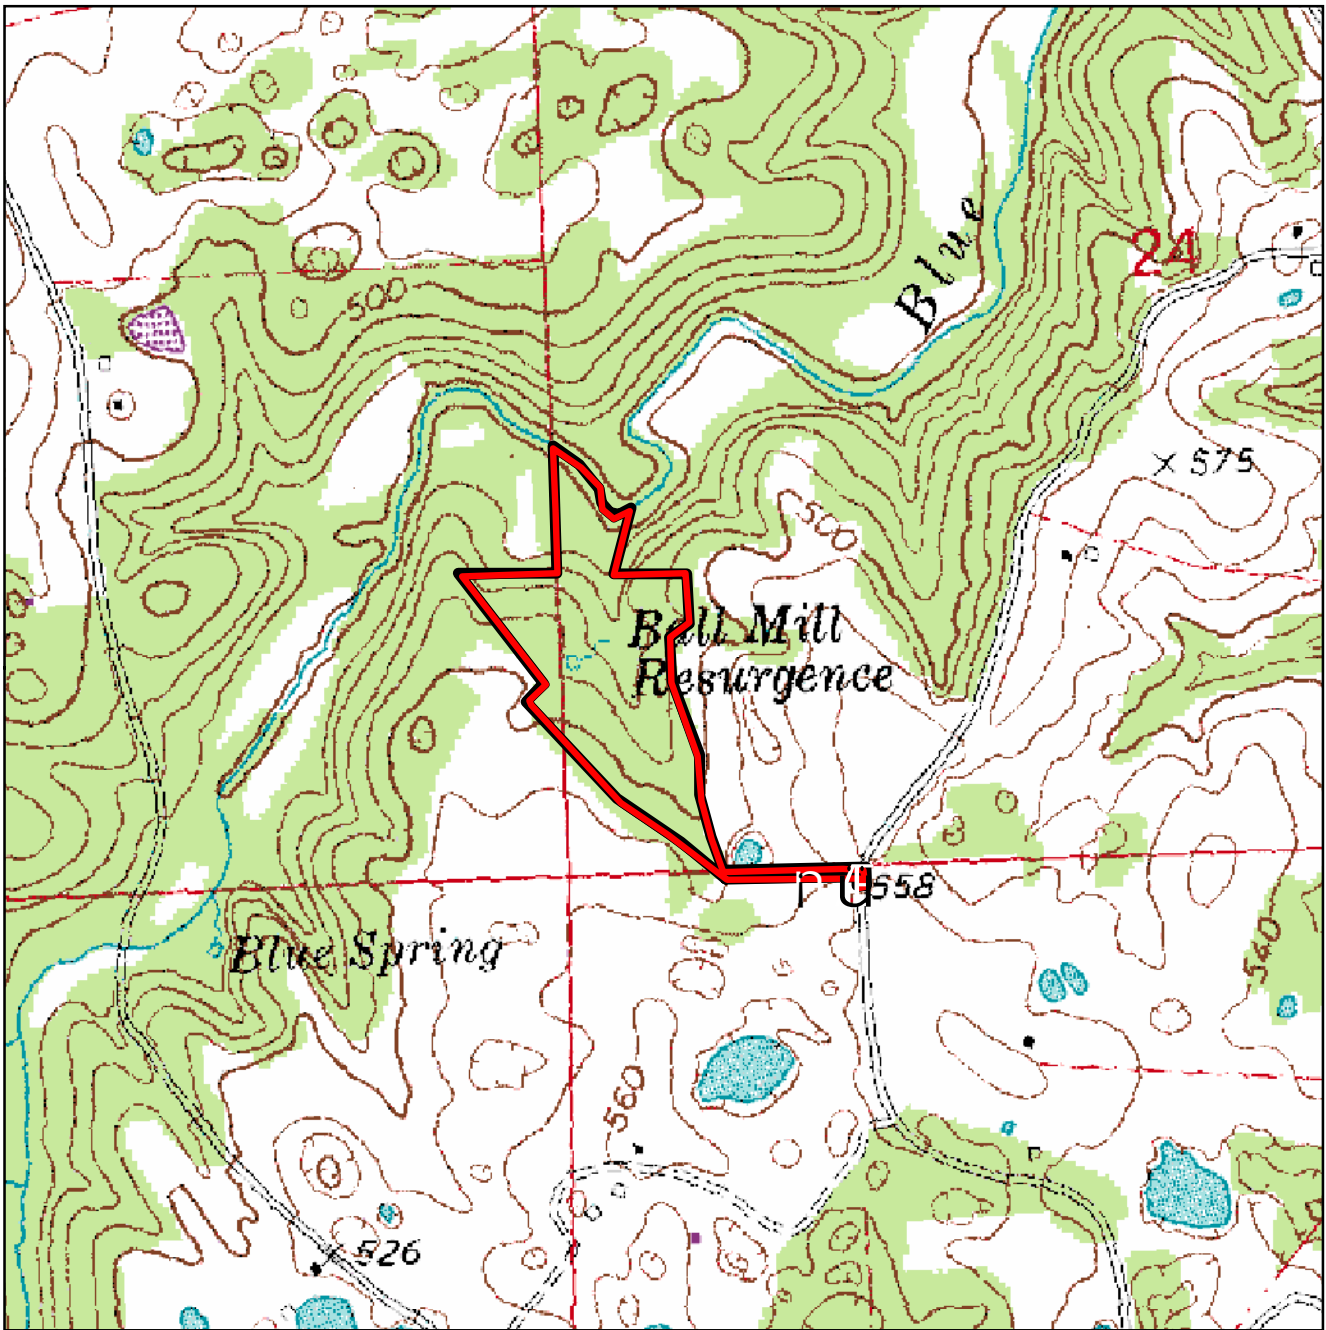

Ball Mill Resurgence NA

Perry County

-  Natural Area
-  Missouri Department of Conservation