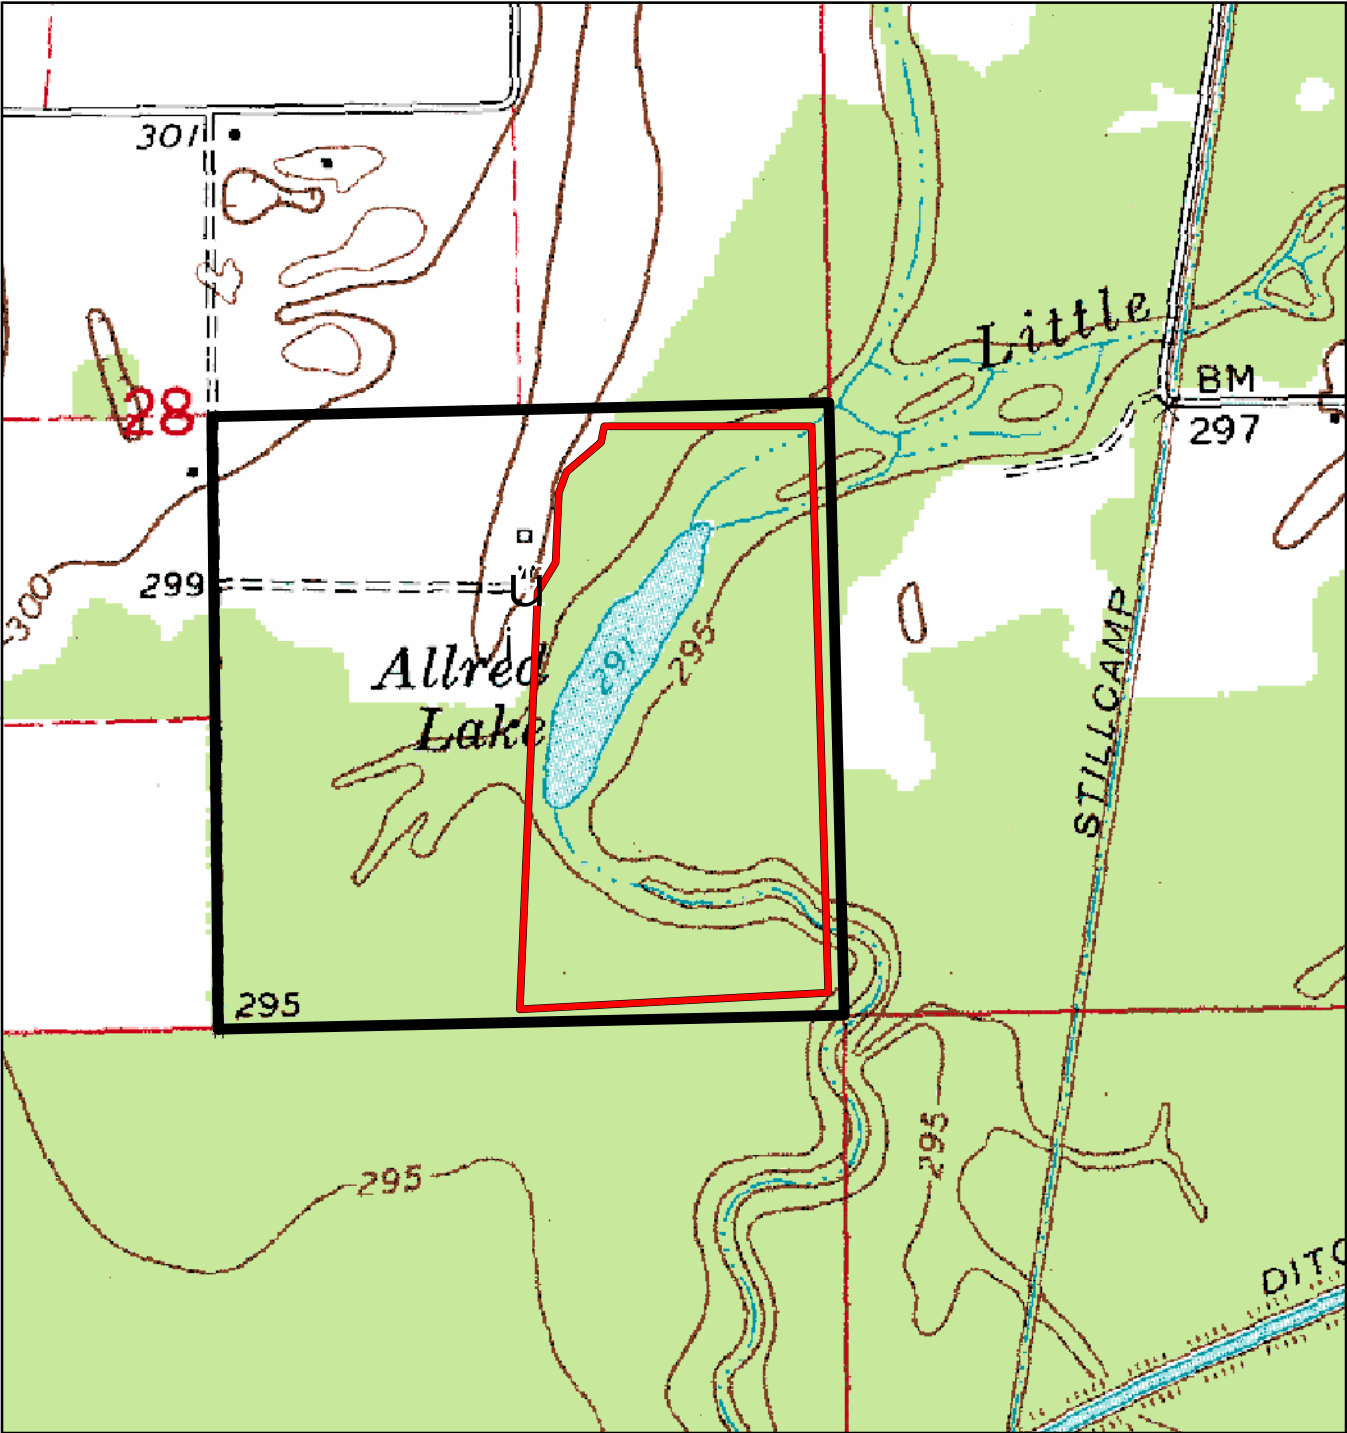

Allred Lake NA

Butler County

-  Natural Area
-  Missouri Department of Conservation