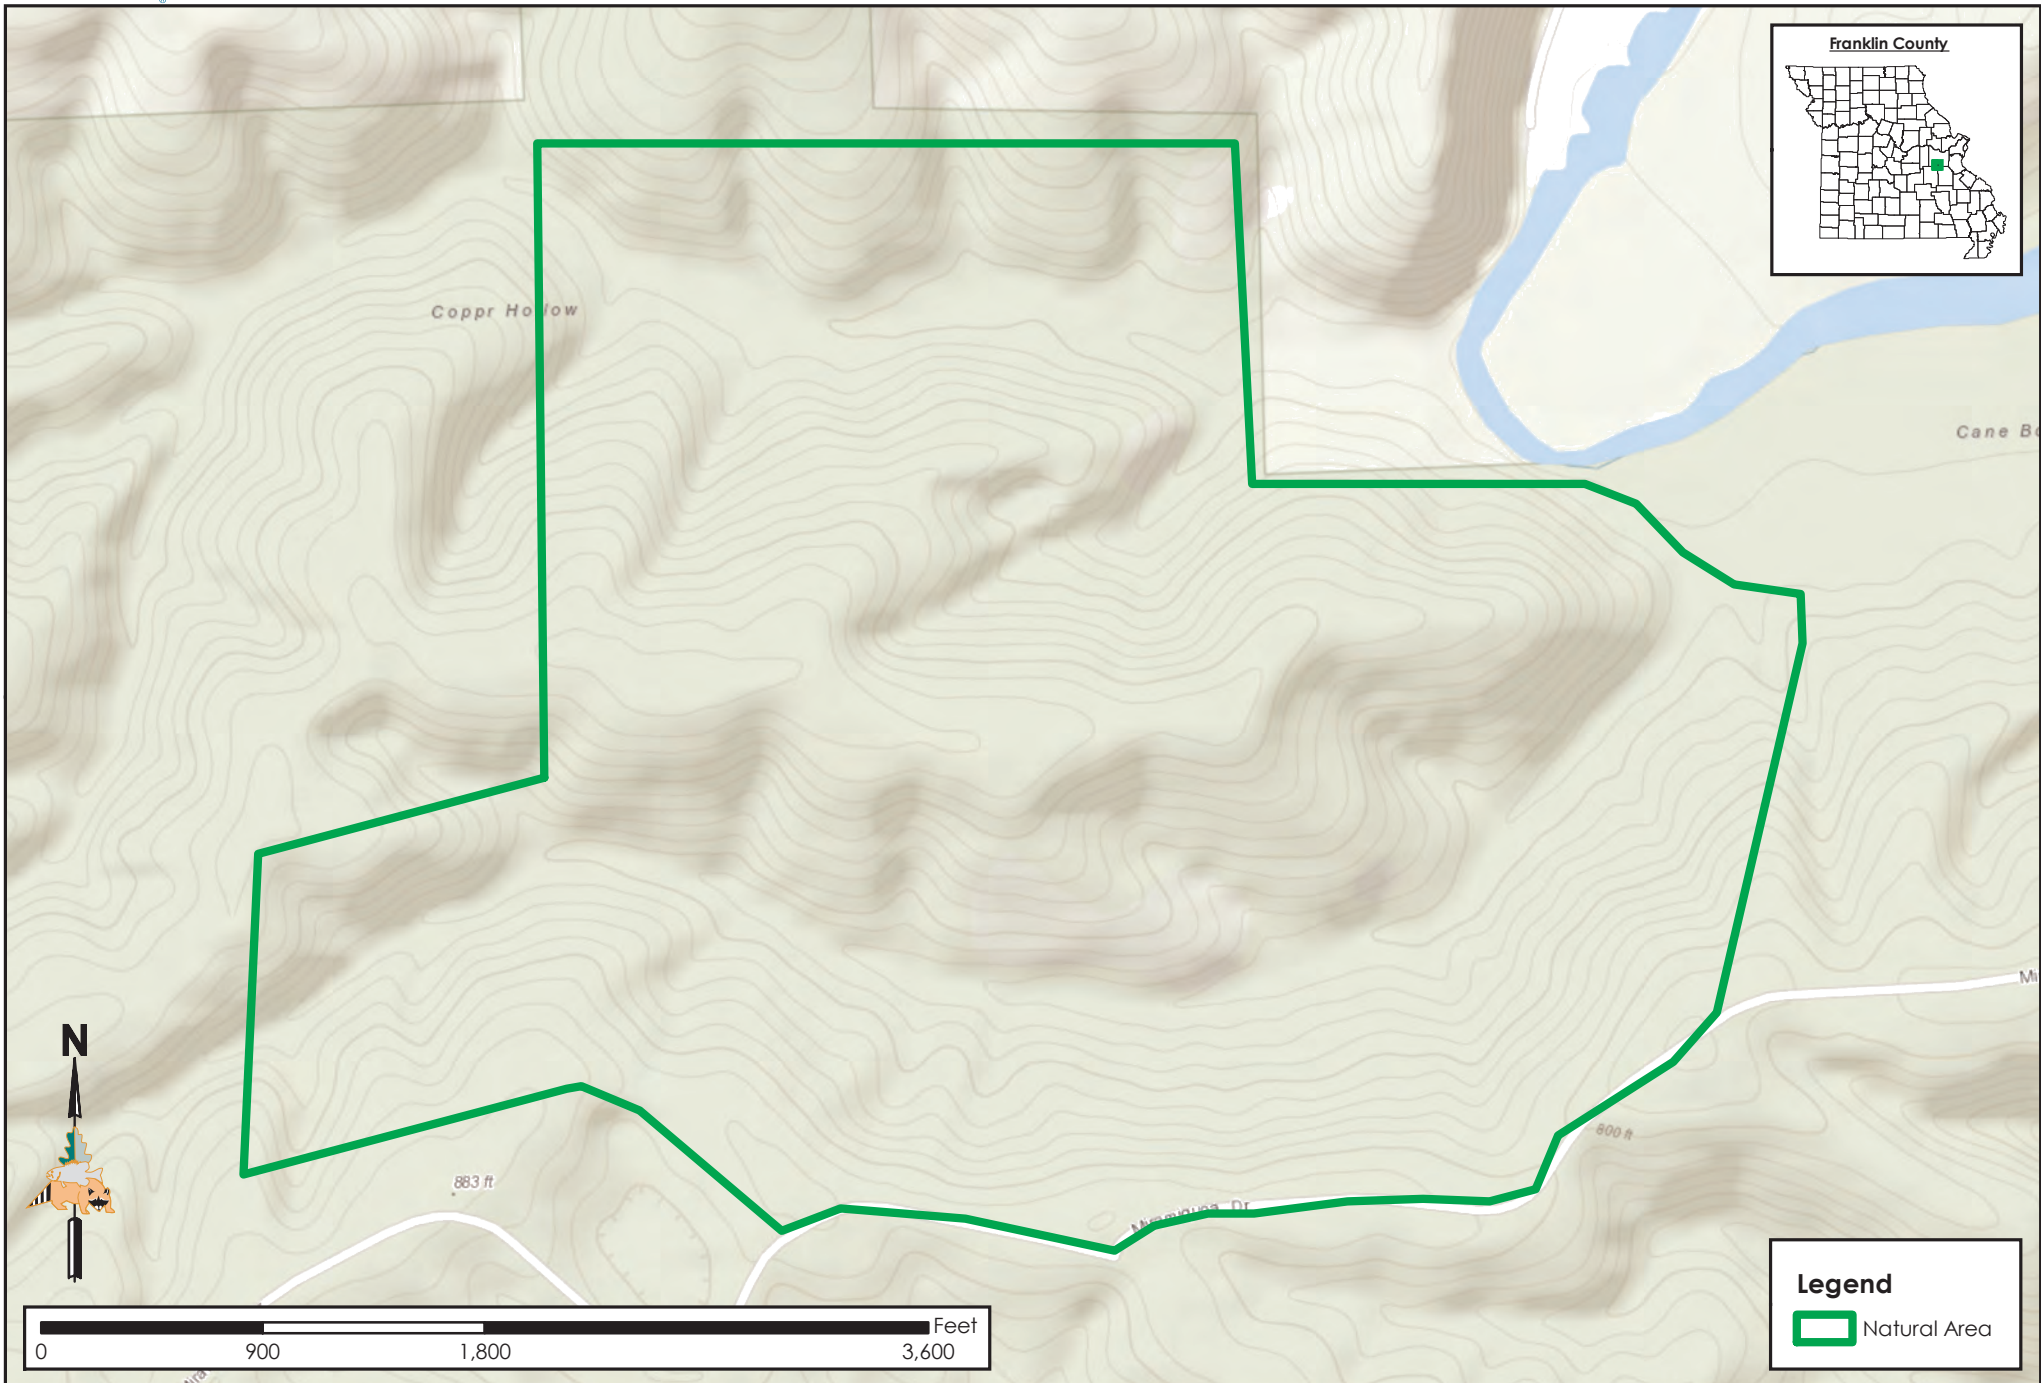

Meramec Upland Forest NA

Conservation Commission of the State of Missouri ©

Last Updated - 2/28/2019

MAP DISCLAIMER: Although all data in this map have been compiled by the Missouri Department of Conservation, expressed or implied, is made by the department as to the accuracy of the data and related materials. The act of distribution shall not constitute any such warranty, and no responsibility is assumed by the department in the use of these data or related materials.