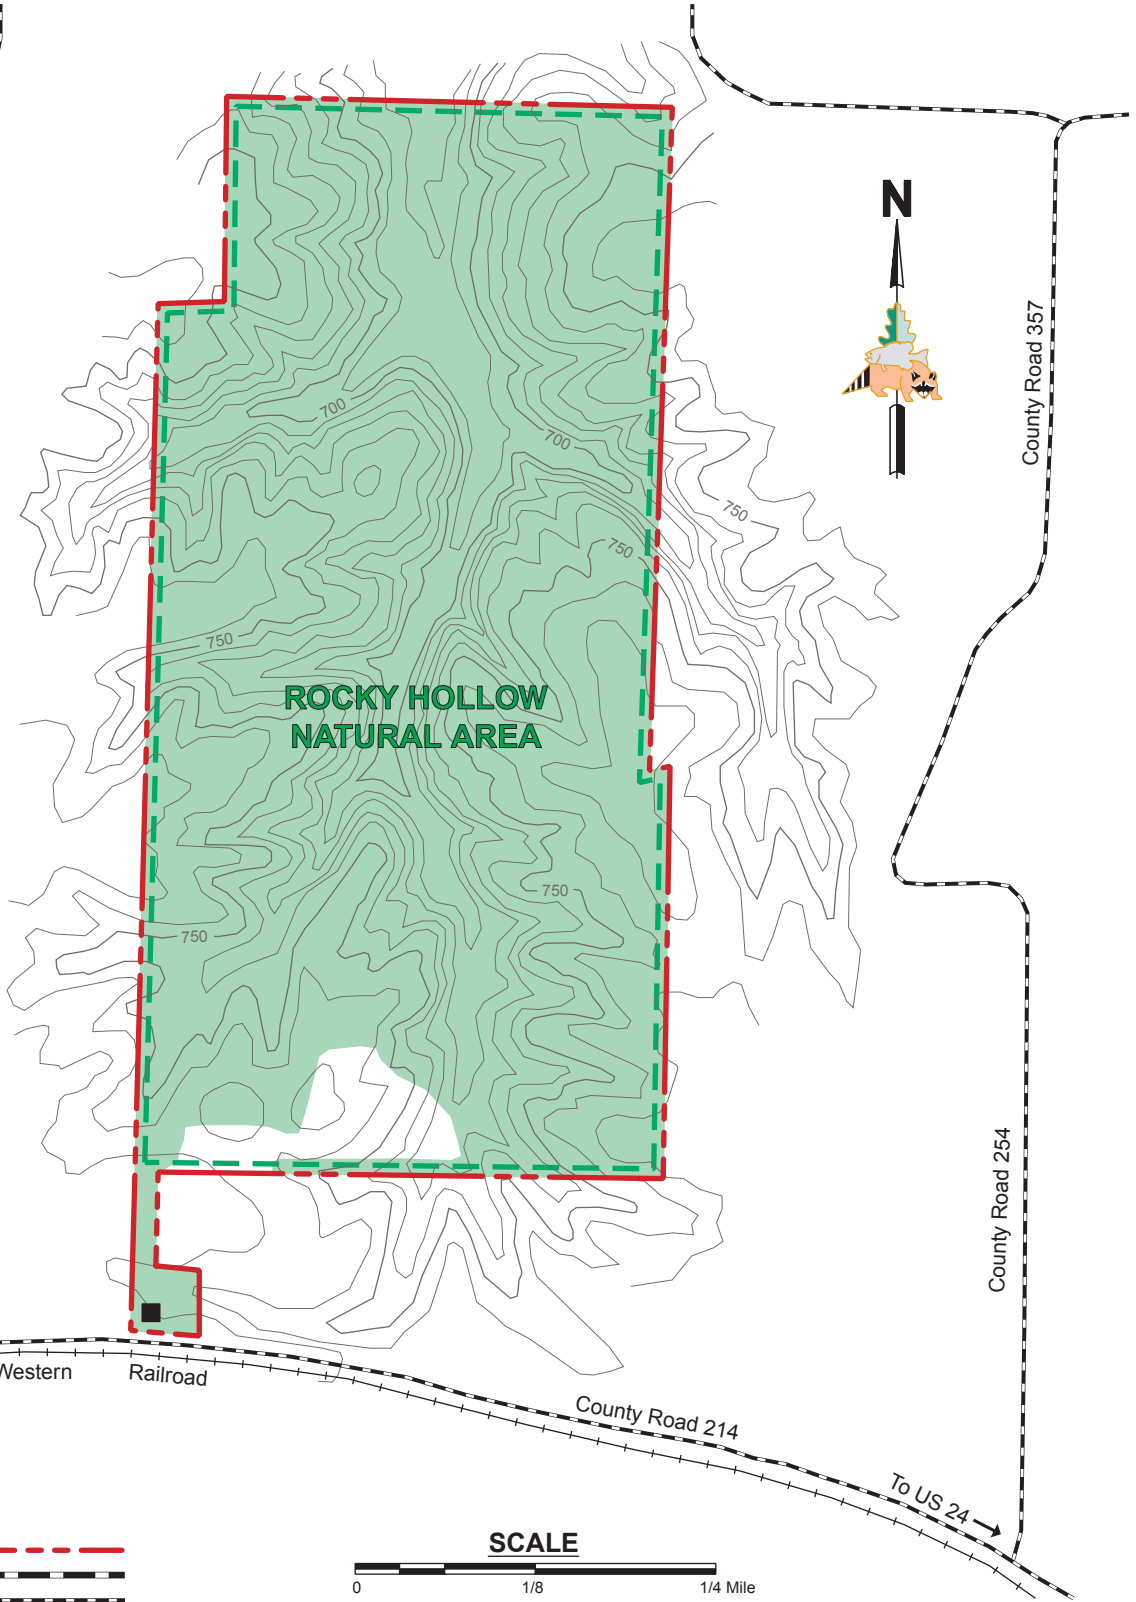

ROCKY HOLLOW NATURAL AREA

MONROE COUNTY
191 ACRES

County Road 362

VICINITY MAP

KEY MAP

ROCKY HOLLOW
NATURAL AREA

LEGEND

- Boundary
- Paved Road
- Gravel Road
- Parking Lot
- Forest
- Topography

SCALE

← To US 24

To US 24 →