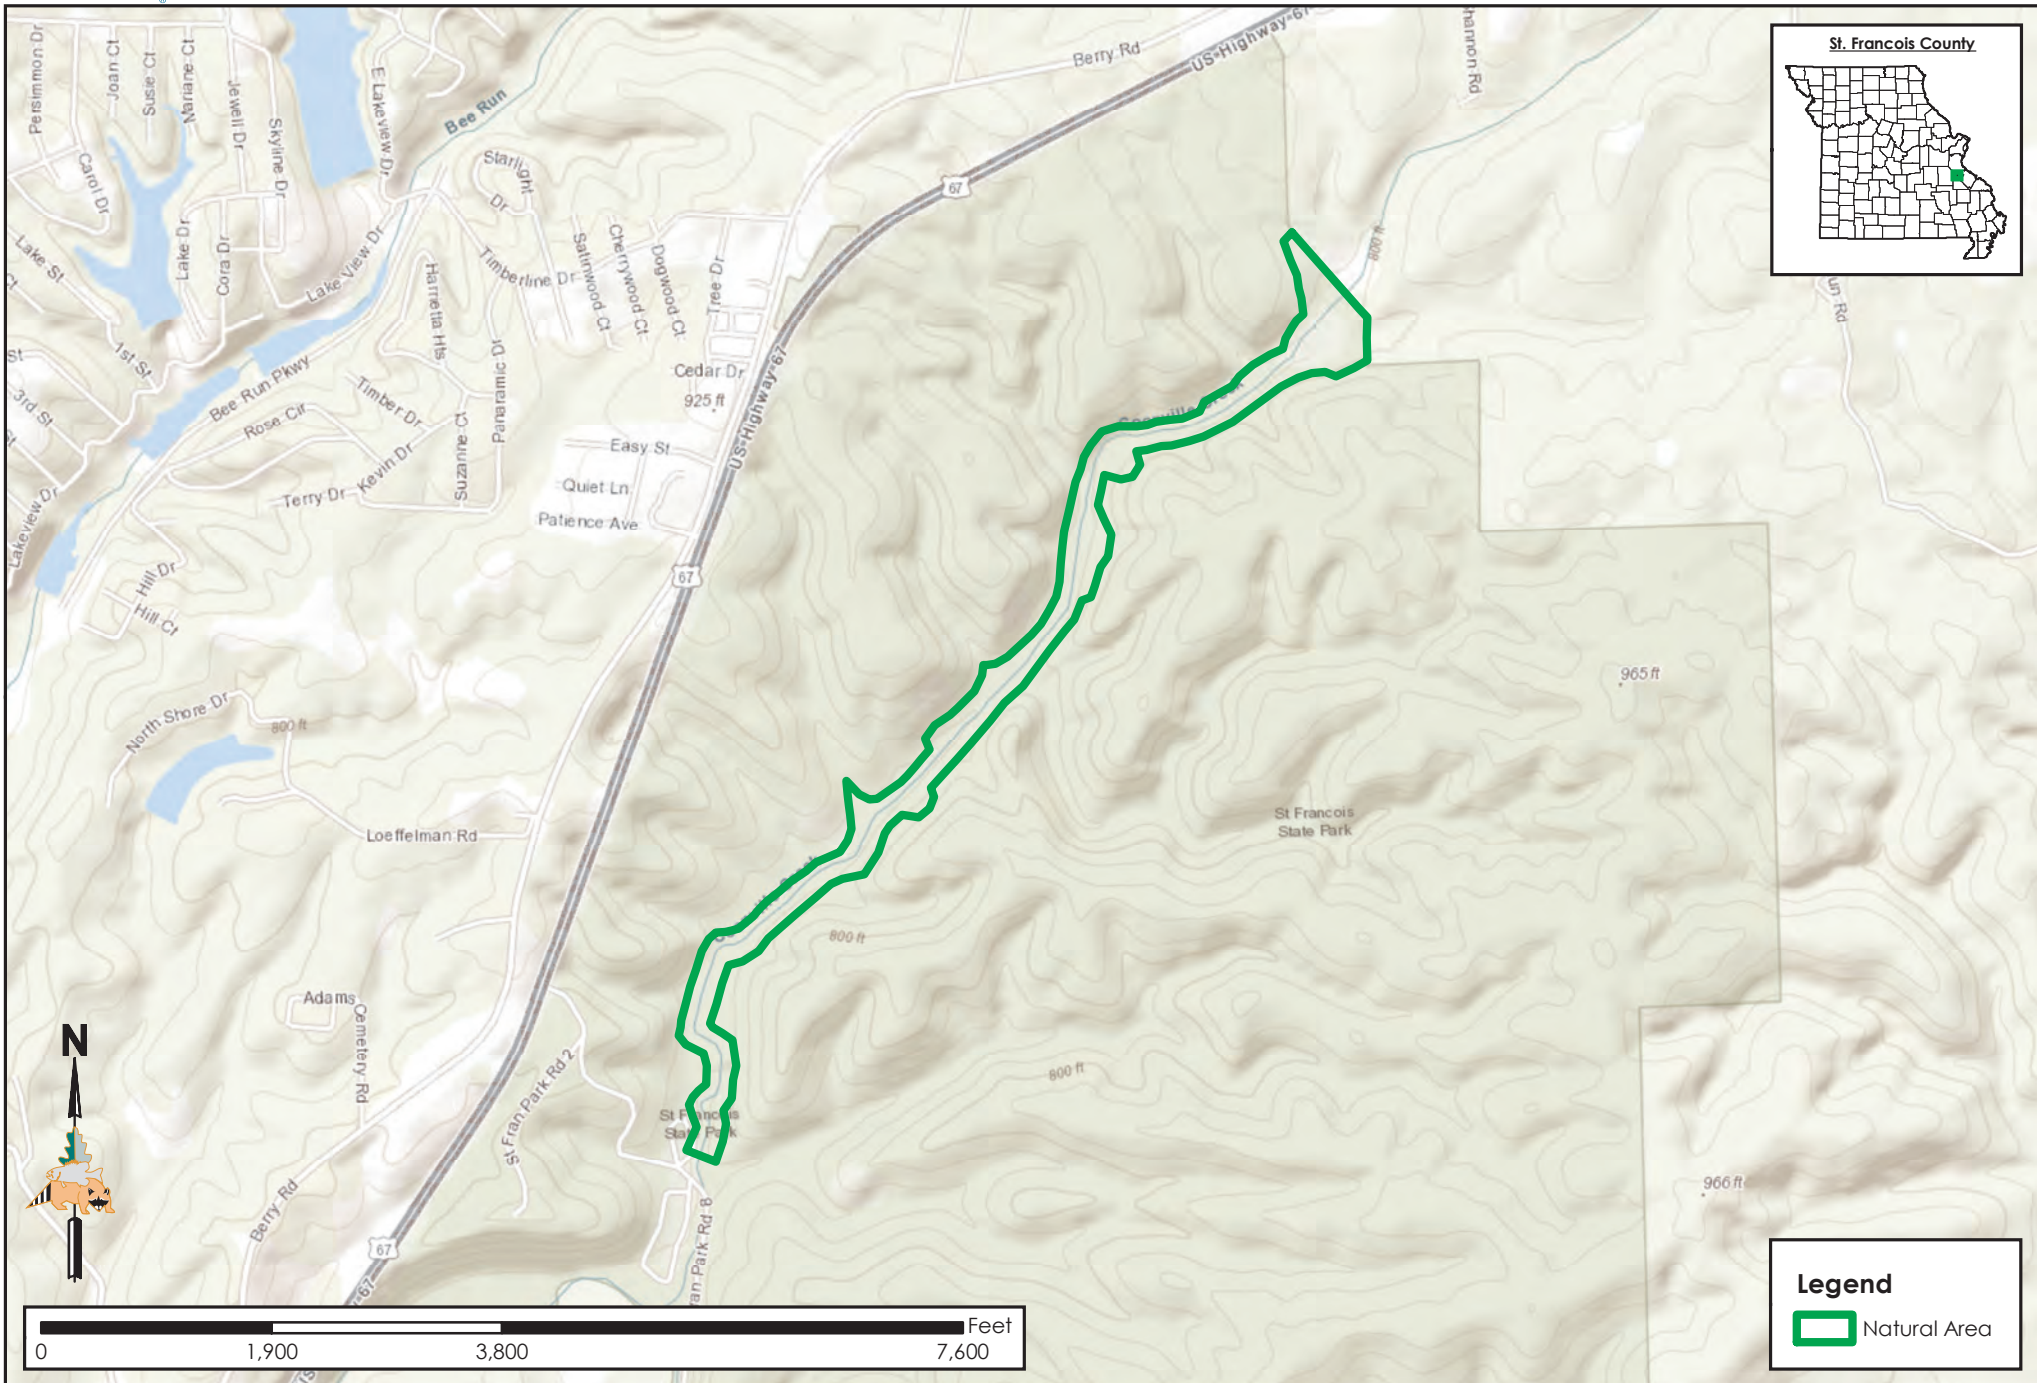

Coonville Creek NA

Conservation Commission of the State of Missouri ©

Last Updated - 2/28/2019

MAP DISCLAIMER: Although all data in this map have been compiled by the Missouri Department of Conservation, no warranty, expressed or implied, is made by the department as to the accuracy of the data and related materials. The act of distribution shall not constitute any such warranty, and no responsibility is assumed by the department in the use of these data or related materials.