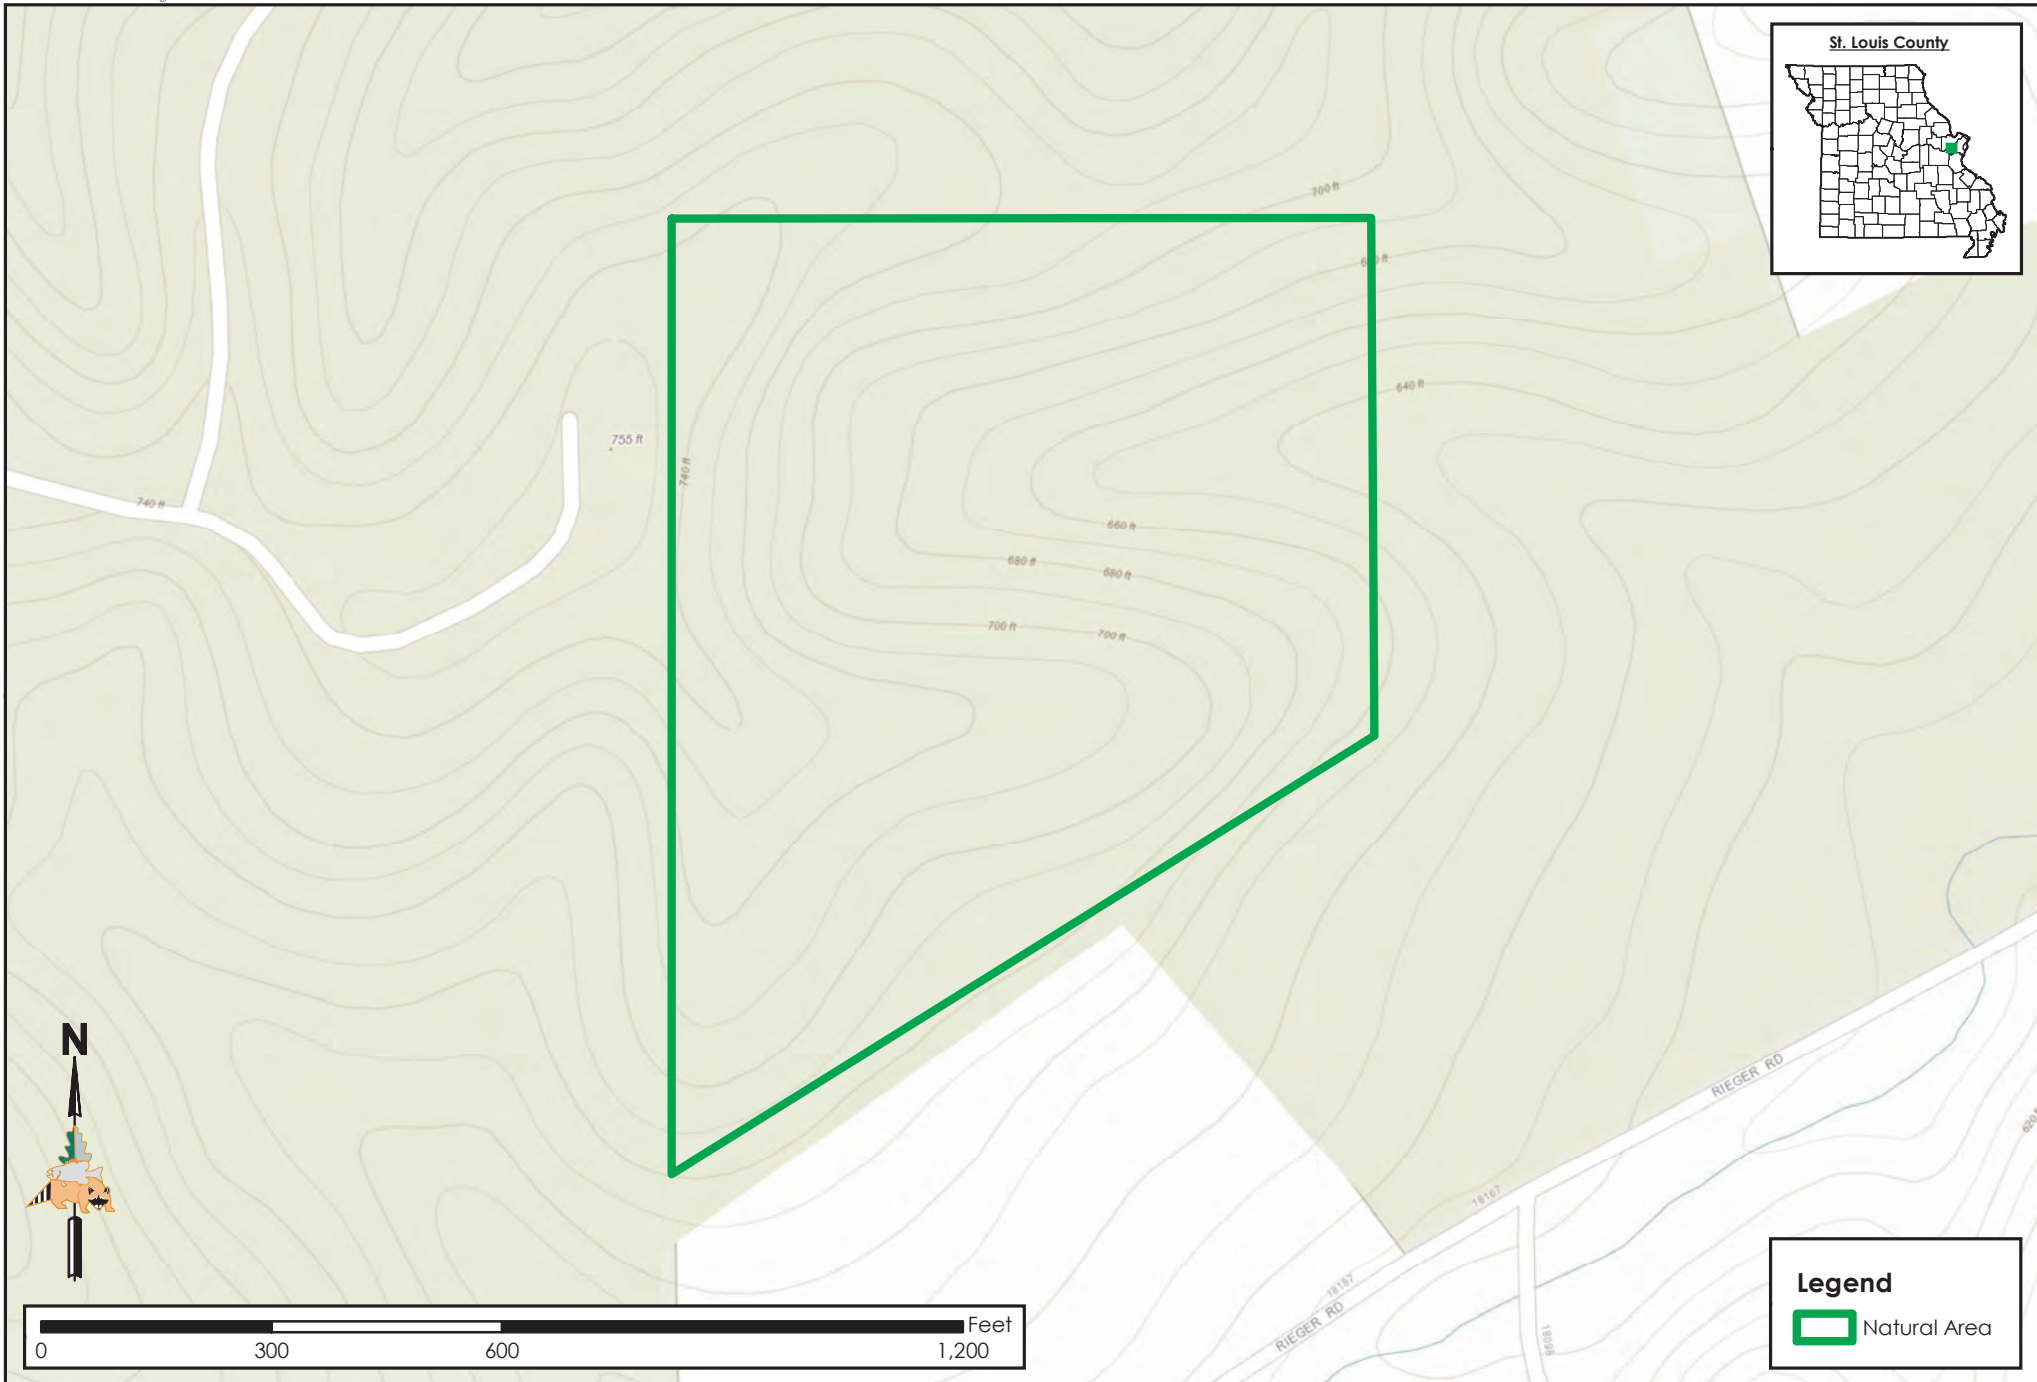

# Babler Southwoods Hollow NA

Conservation Commission of the State of Missouri ©

Last Updated - 2/28/2019

MAP DISCLAIMER: Although all data in this map have been compiled by the Missouri Department of Conservation, no warranty, expressed or implied, is made by the department as to the accuracy of the data and related materials. The act of distribution shall not constitute any such warranty, and no responsibility is assumed by the department in the use of these data or related materials.