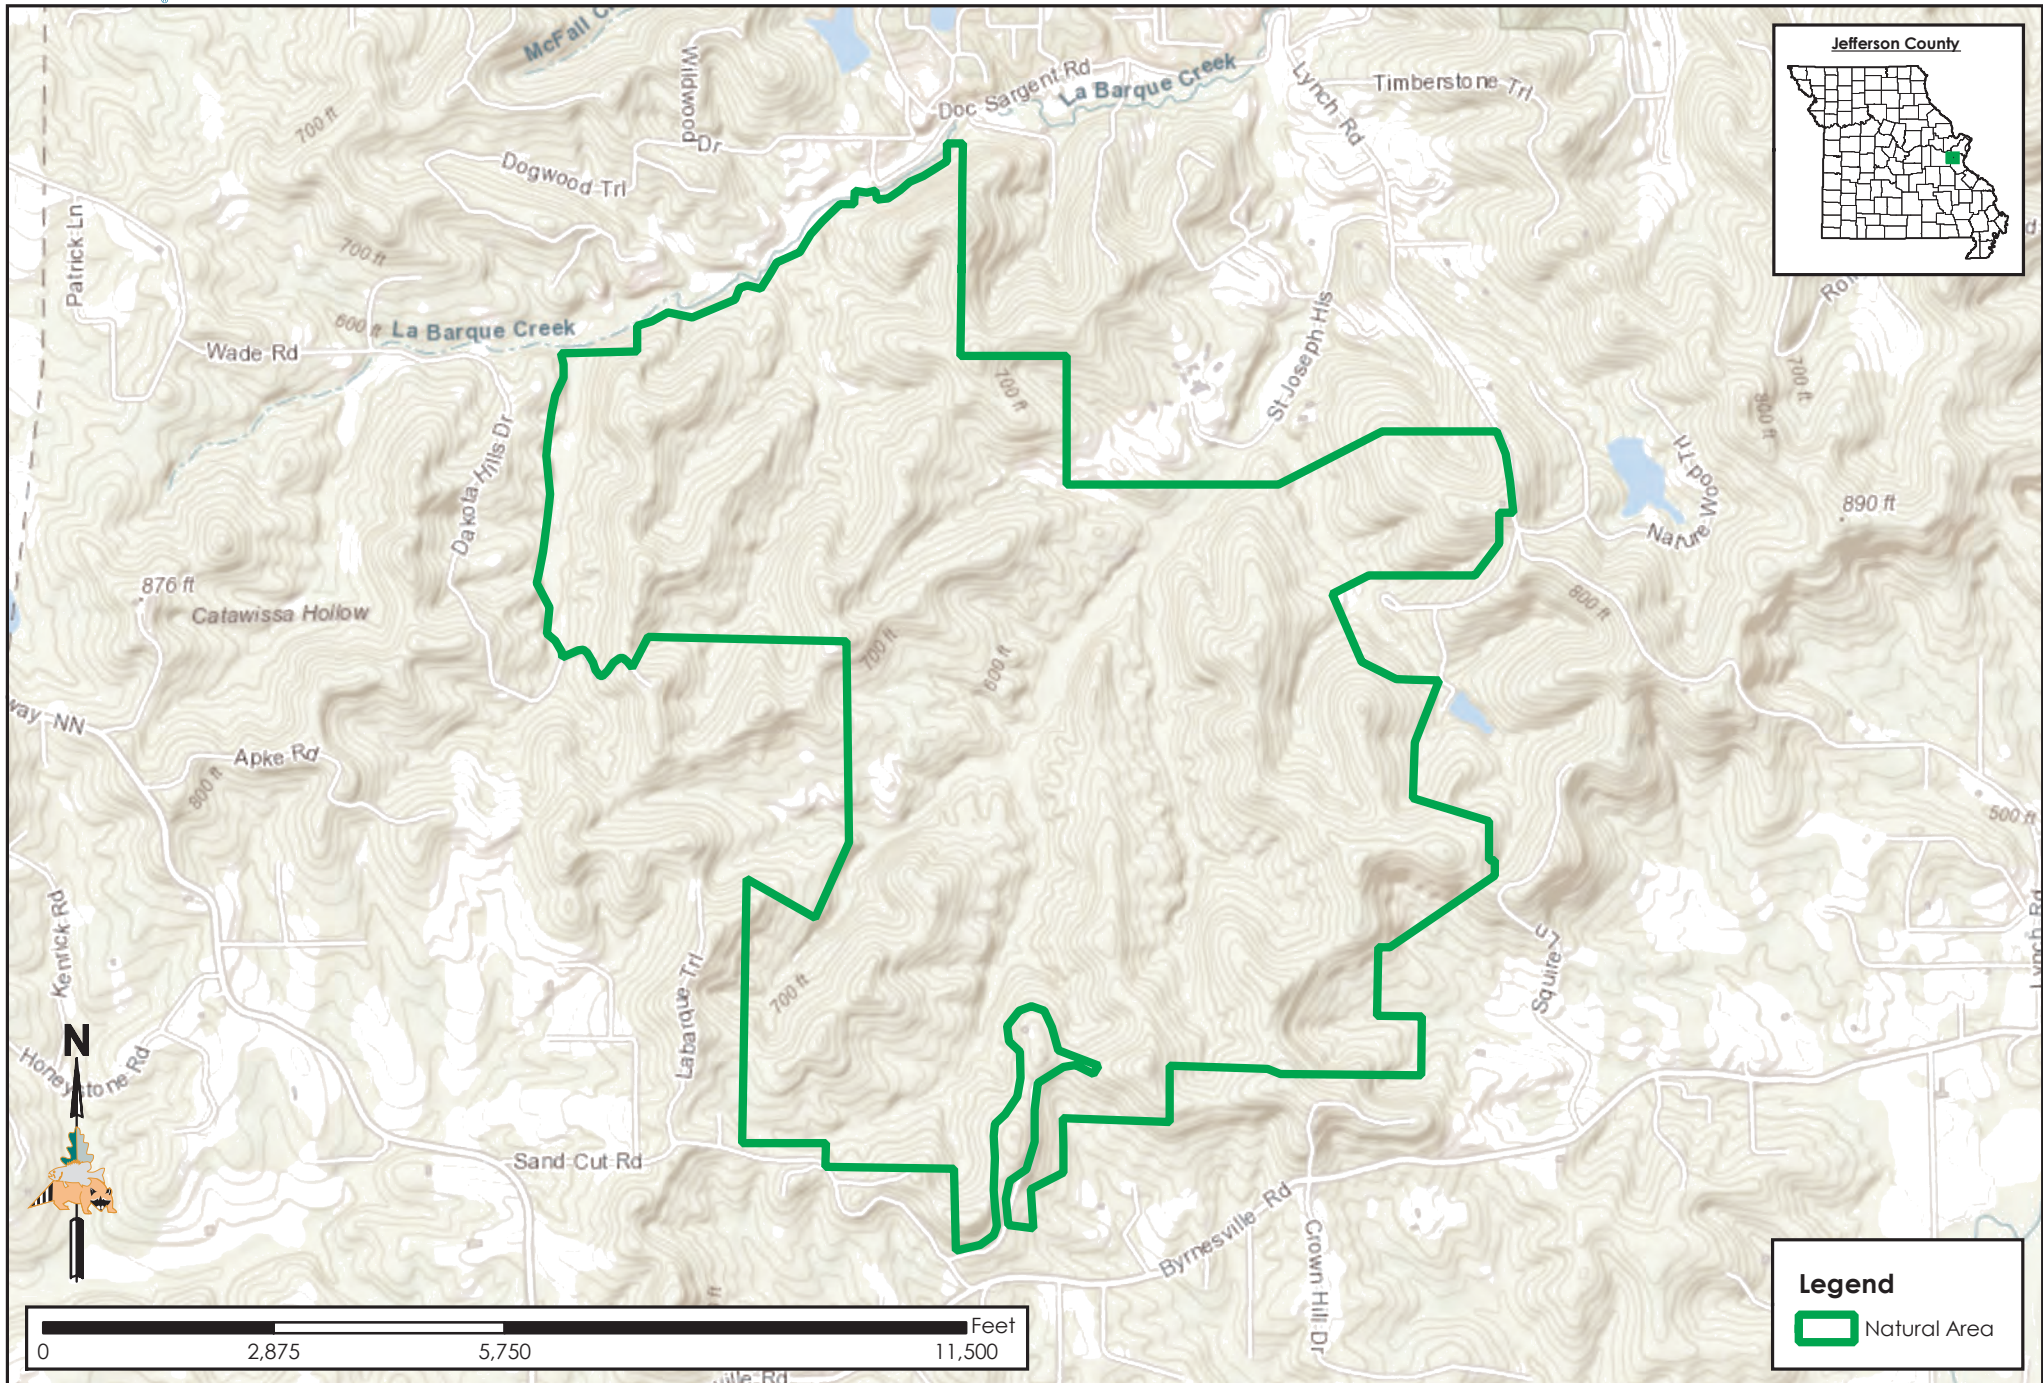

LaBarque Creek

Conservation Commission of the State of Missouri ©

Last Updated - 2/28/2019

MAP DISCLAIMER: Although all data in this map have been compiled by the Missouri Department of Conservation, no warranty, expressed or implied, is made by the department as to the accuracy of the data and related materials. The act of distribution shall not constitute any such warranty, and no responsibility is assumed by the department in the use of these data or related materials.