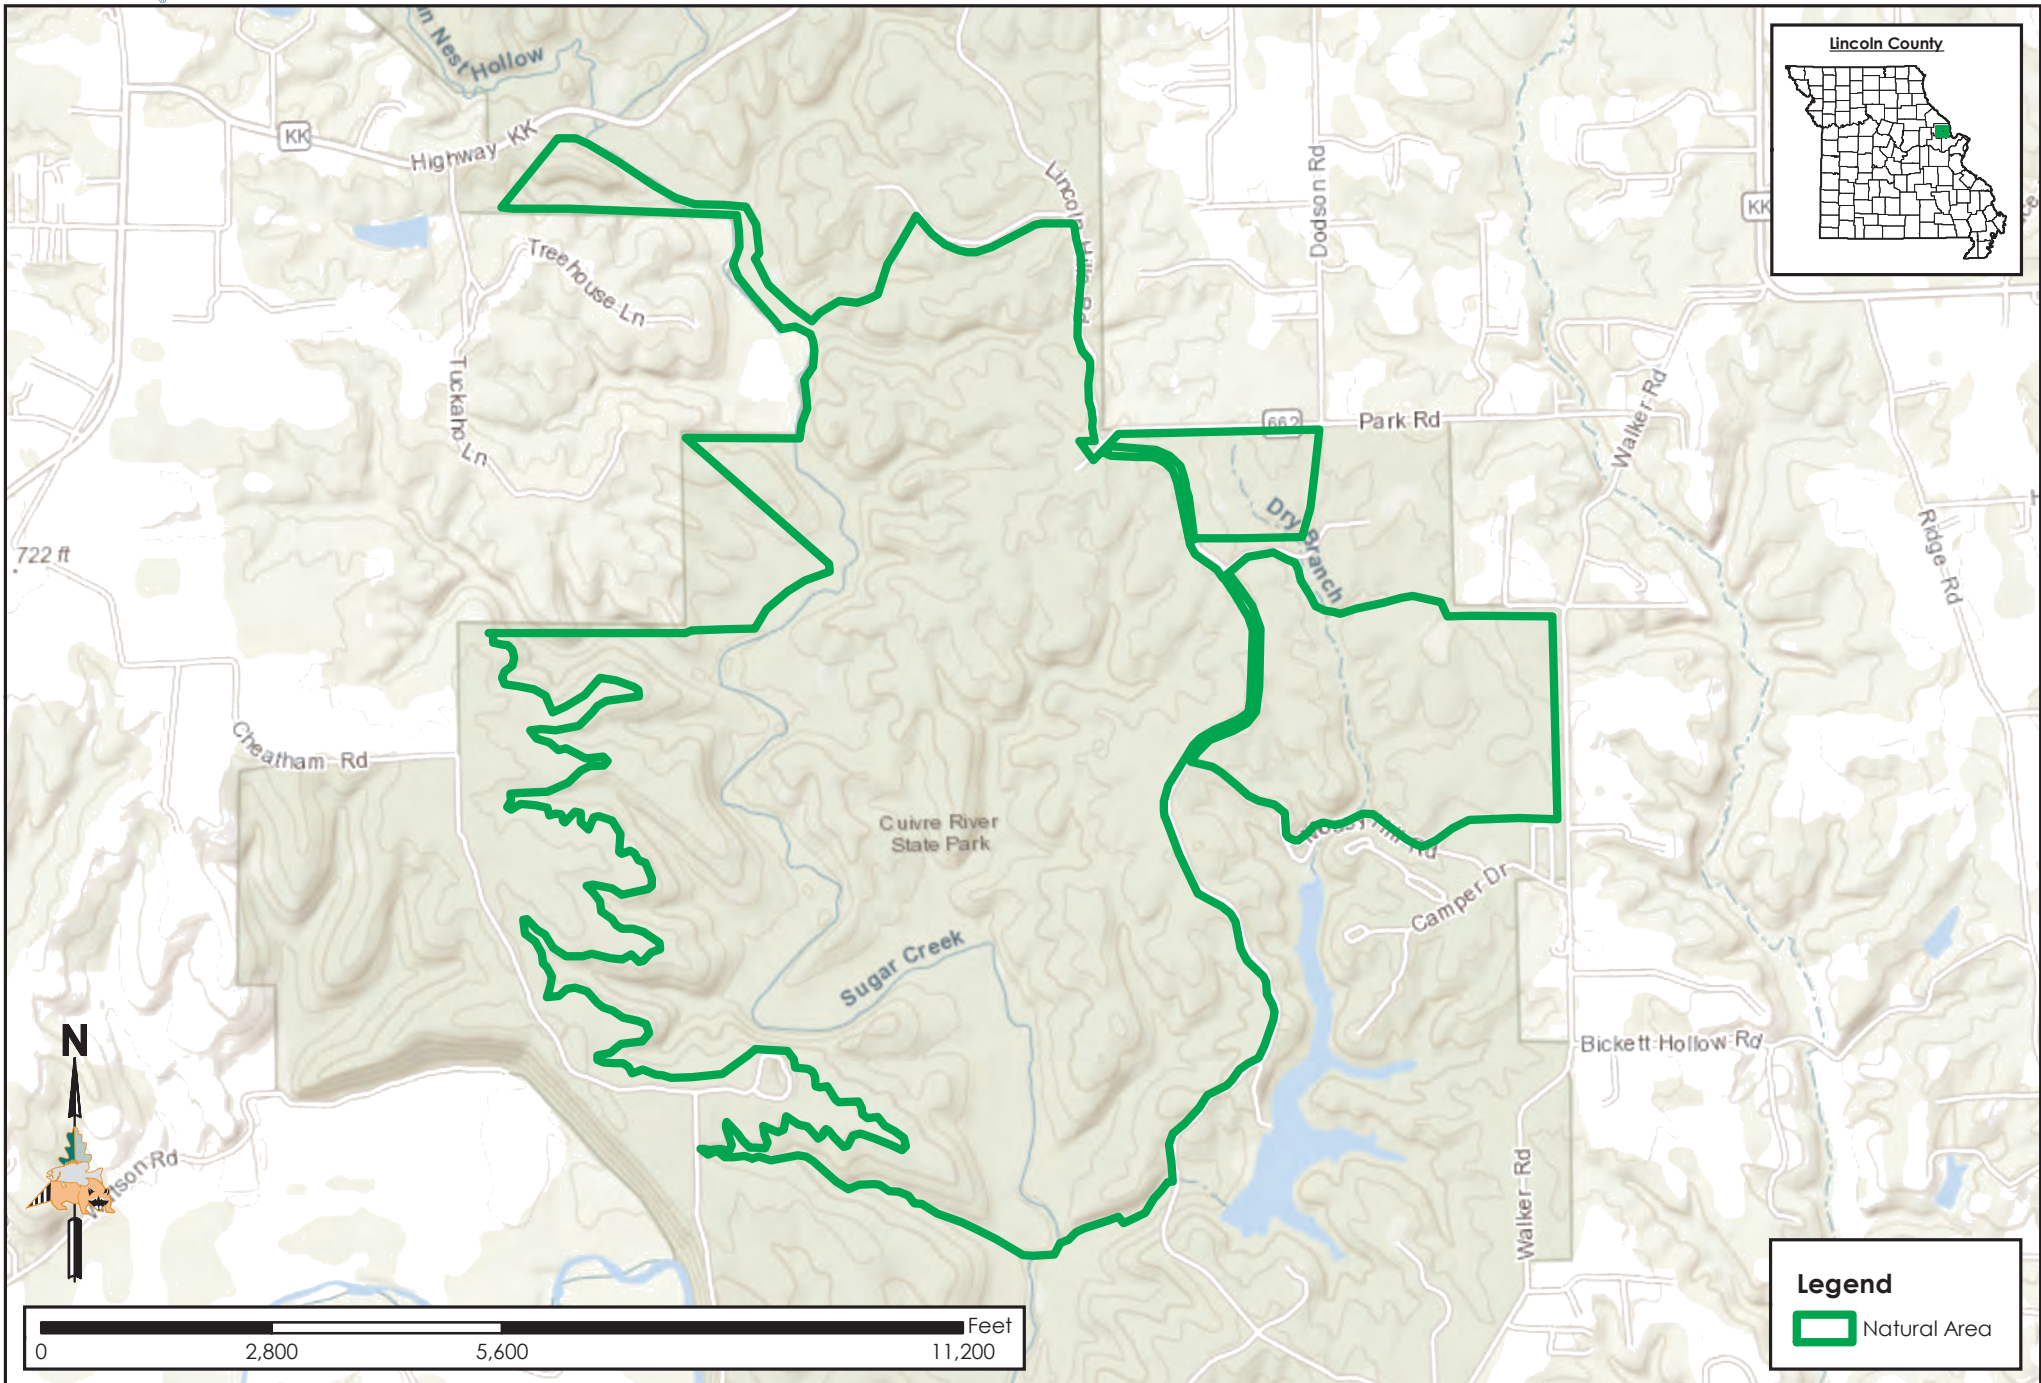

Lincoln Hills NA

Conservation Commission of the State of Missouri ©

Last Updated - 2/28/2019

MAP DISCLAIMER: Although all data in this map have been compiled by the Missouri Department of Conservation, no warranty, expressed or implied, is made by the department as to the accuracy of the data and related materials. The act of distribution shall not constitute any such warranty, and no responsibility is assumed by the department in the use of these data or related materials.