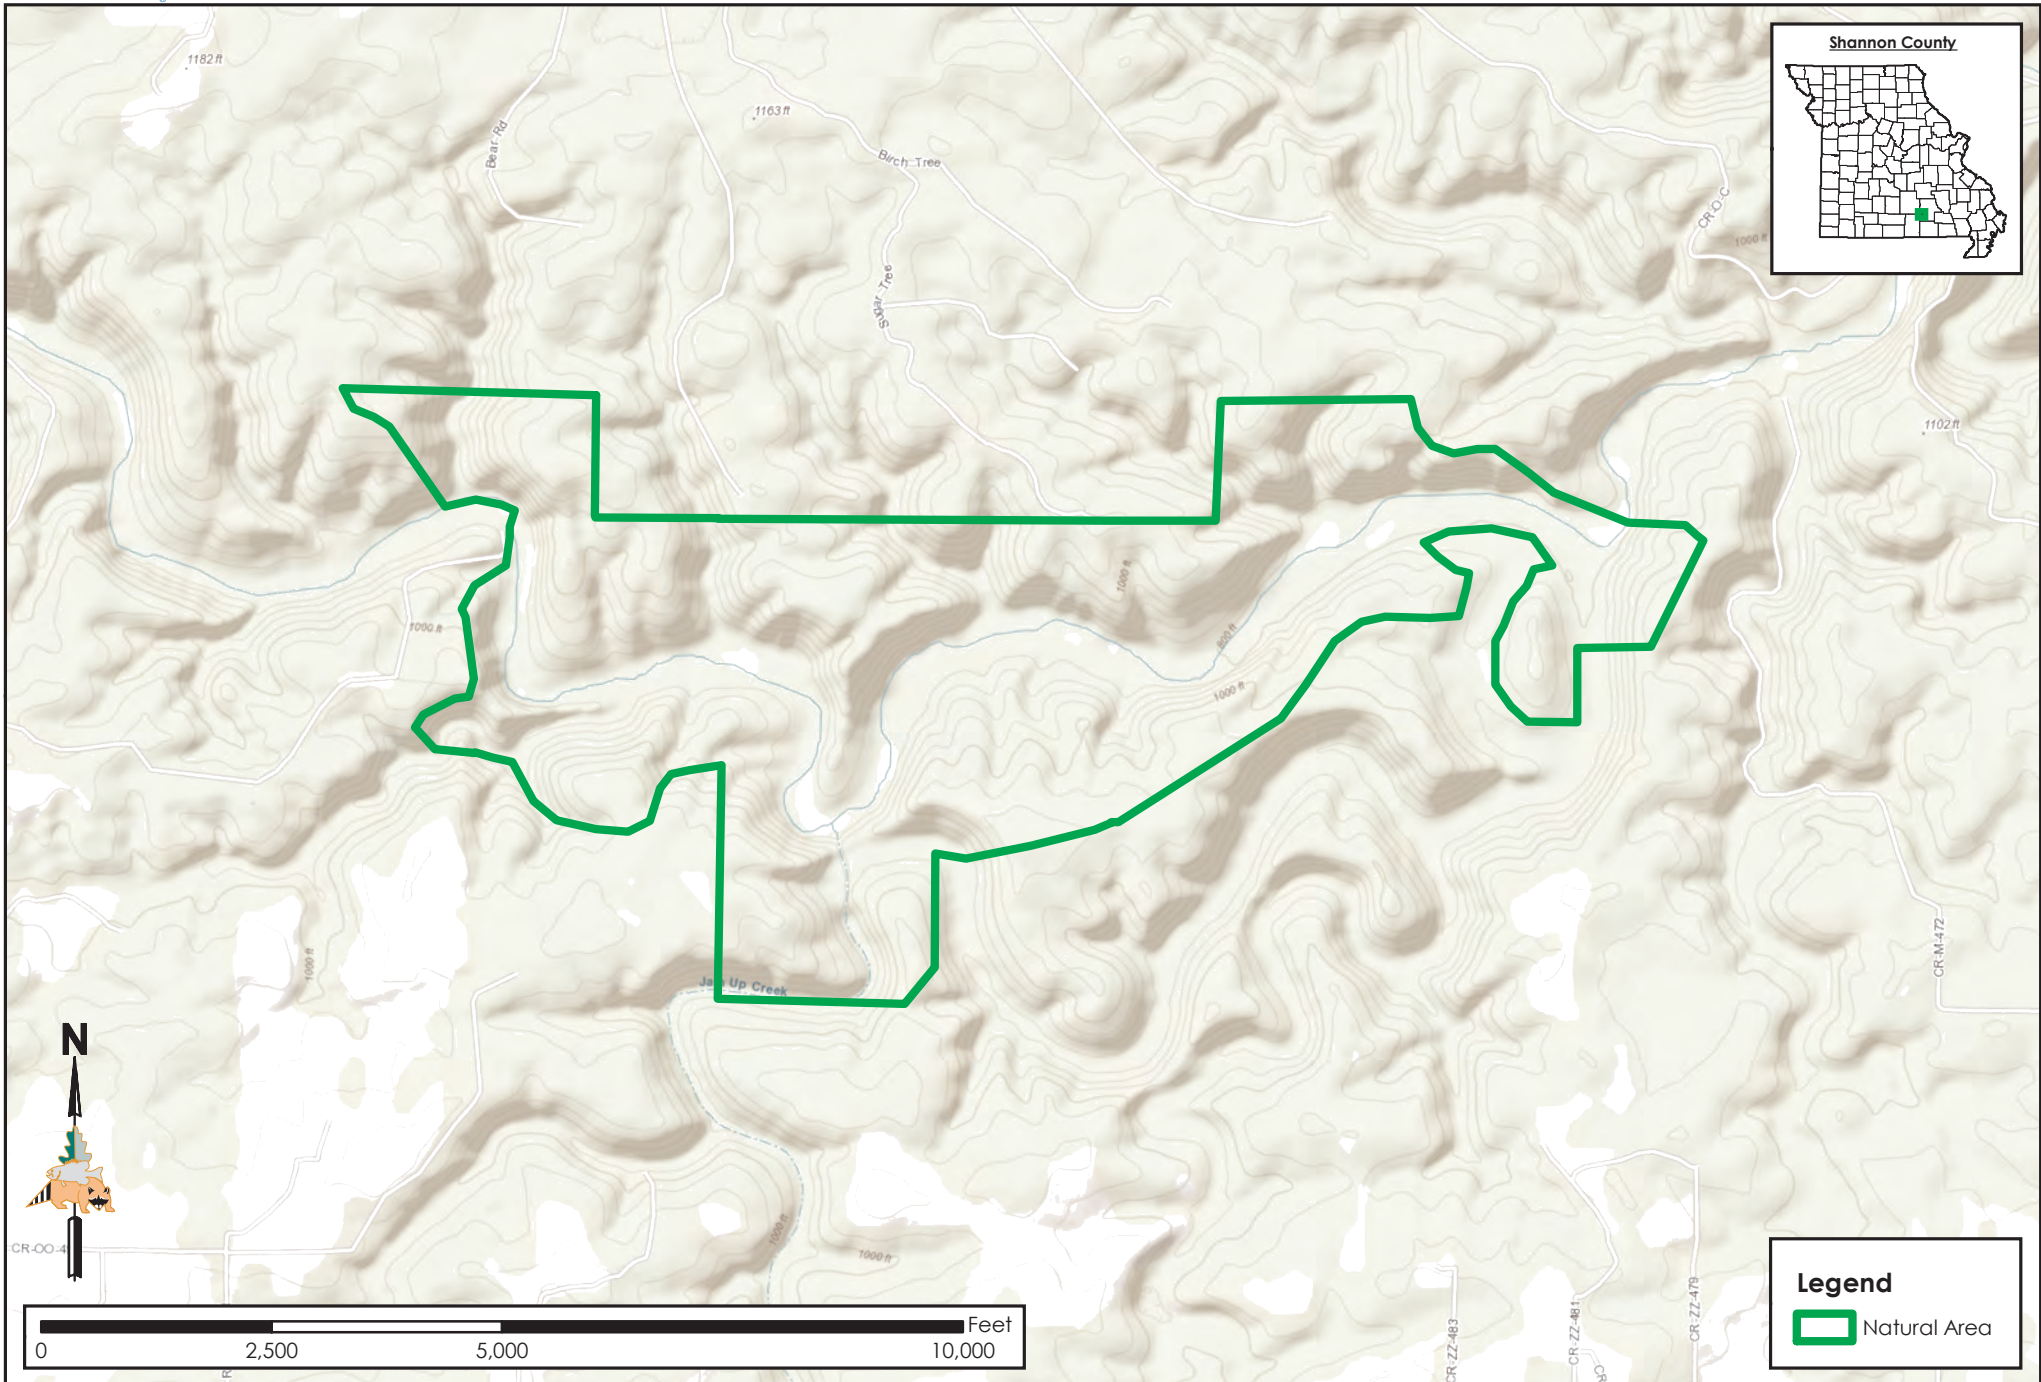

# Jacks Fork NA

Conservation Commission of the State of Missouri ©

Last Updated - 2/28/2019

MAP DISCLAIMER: Although all data in this map have been compiled by the Missouri Department of Conservation, no warranty, expressed or implied, is made by the department as to the accuracy of the data and related materials. The act of distribution shall not constitute any such warranty, and no responsibility is assumed by the department in the use of these data or related materials.