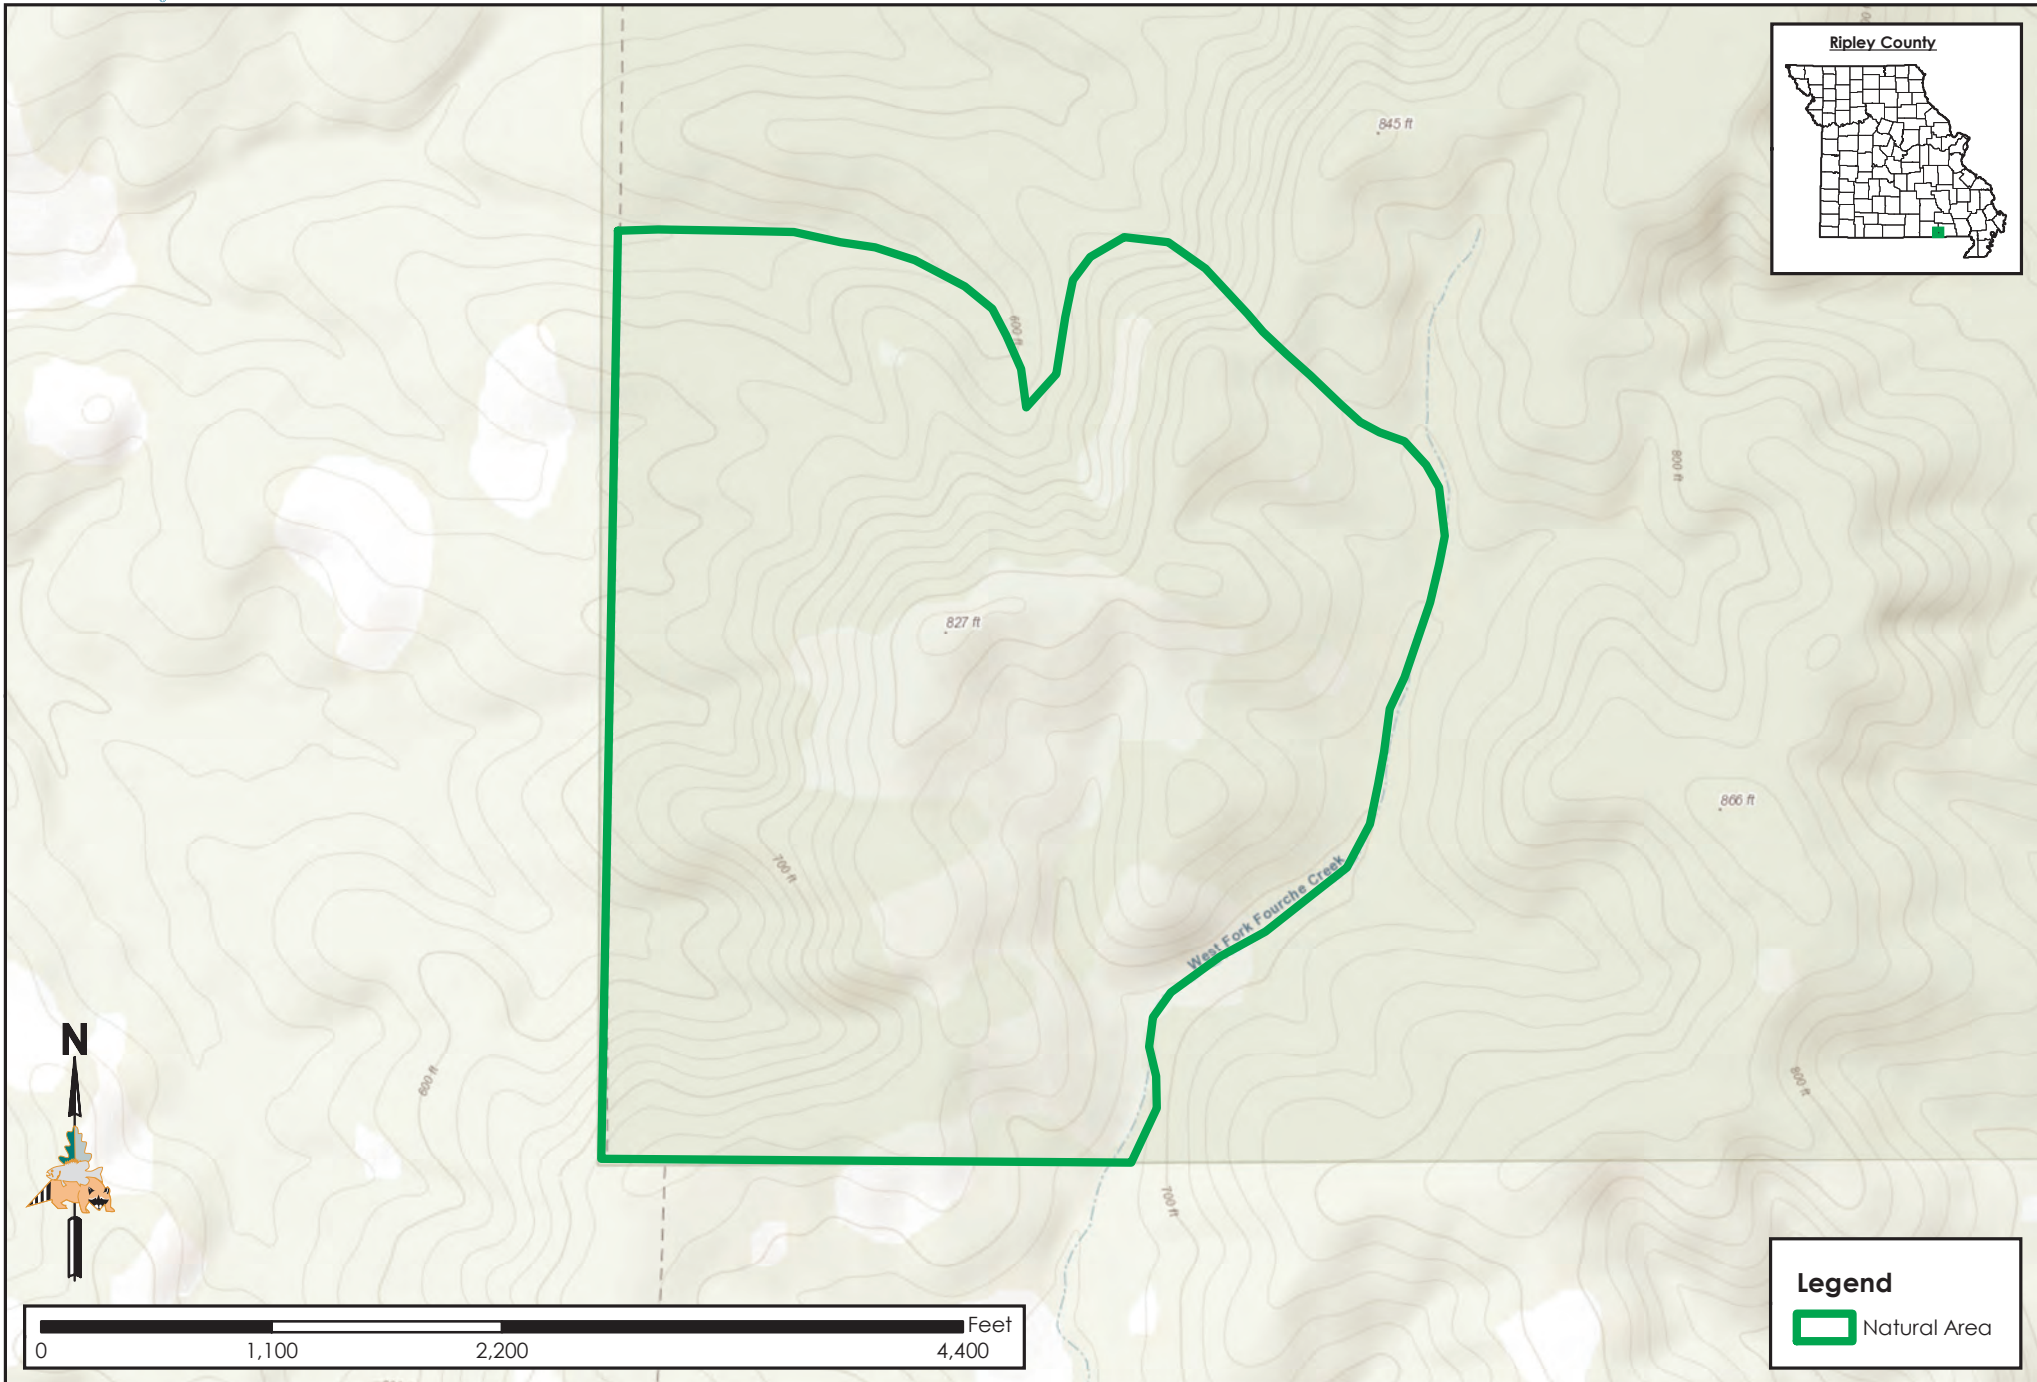

Bald Hill Glade NA

Conservation Commission of the State of Missouri ©

Last Updated - 2/28/2019

MAP DISCLAIMER: Although all data in this map have been compiled by the Missouri Department of Conservation, no warranty, expressed or implied, is made by the department as to the accuracy of the data and related materials. The act of distribution shall not constitute any such warranty, and no responsibility is assumed by the department in the use of these data or related materials.