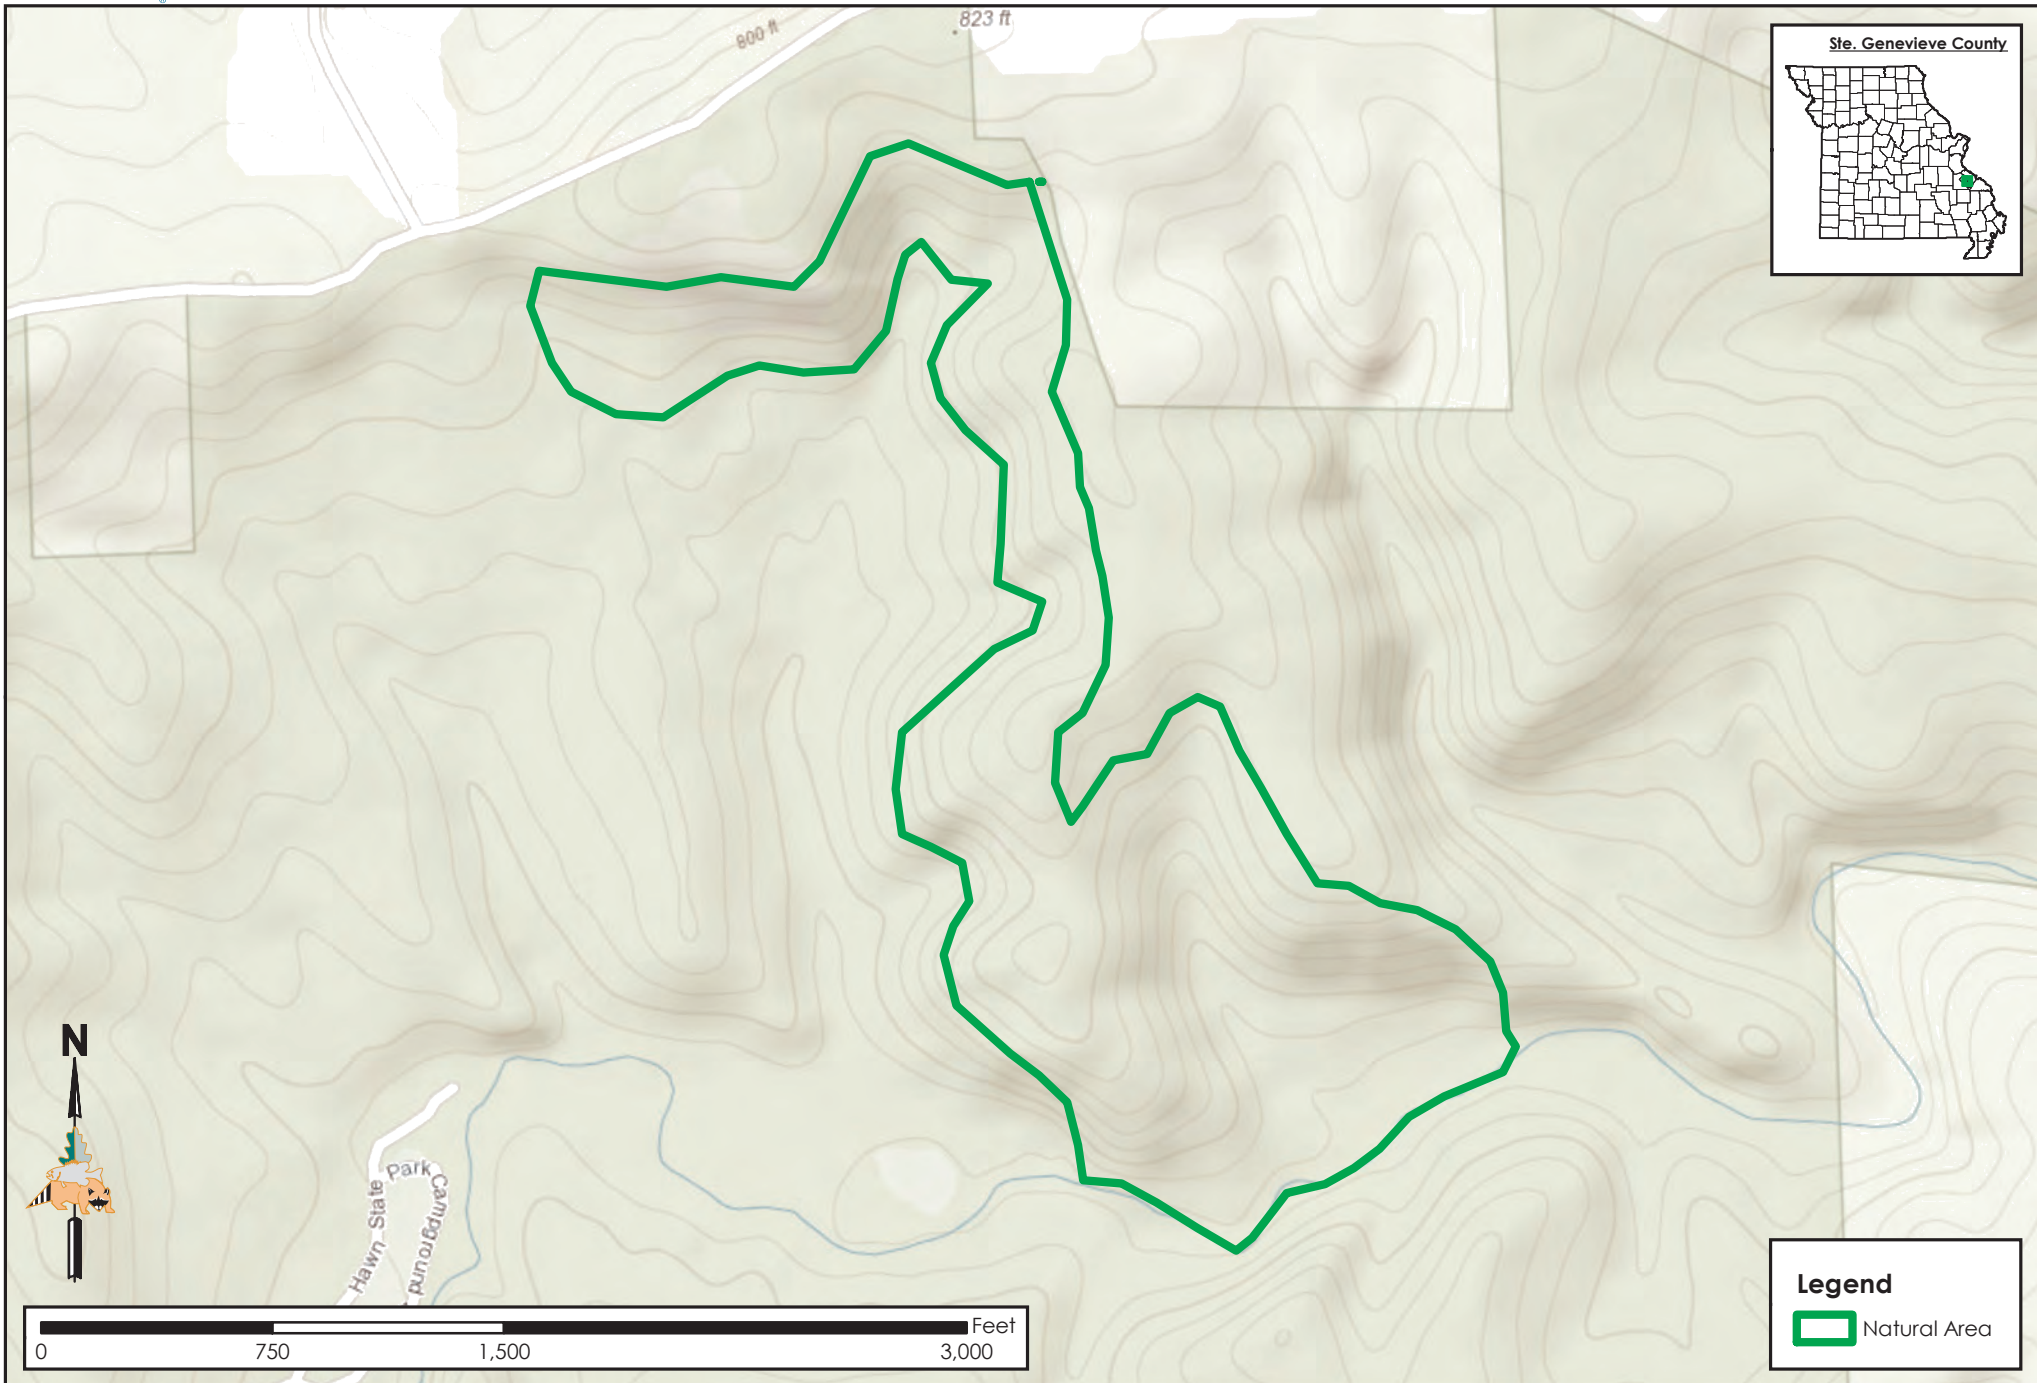

Lamotte Sandstone Barrens NA

Conservation Commission of the State of Missouri ©

Last Updated - 2/28/2019

MAP DISCLAIMER: Although all data in this map have been compiled by the Missouri Department of Conservation, no warranty, expressed or implied, is made by the department as to the accuracy of the data and related materials. The act of distribution shall not constitute any such warranty, and no responsibility is assumed by the department in the use of these data or related materials.