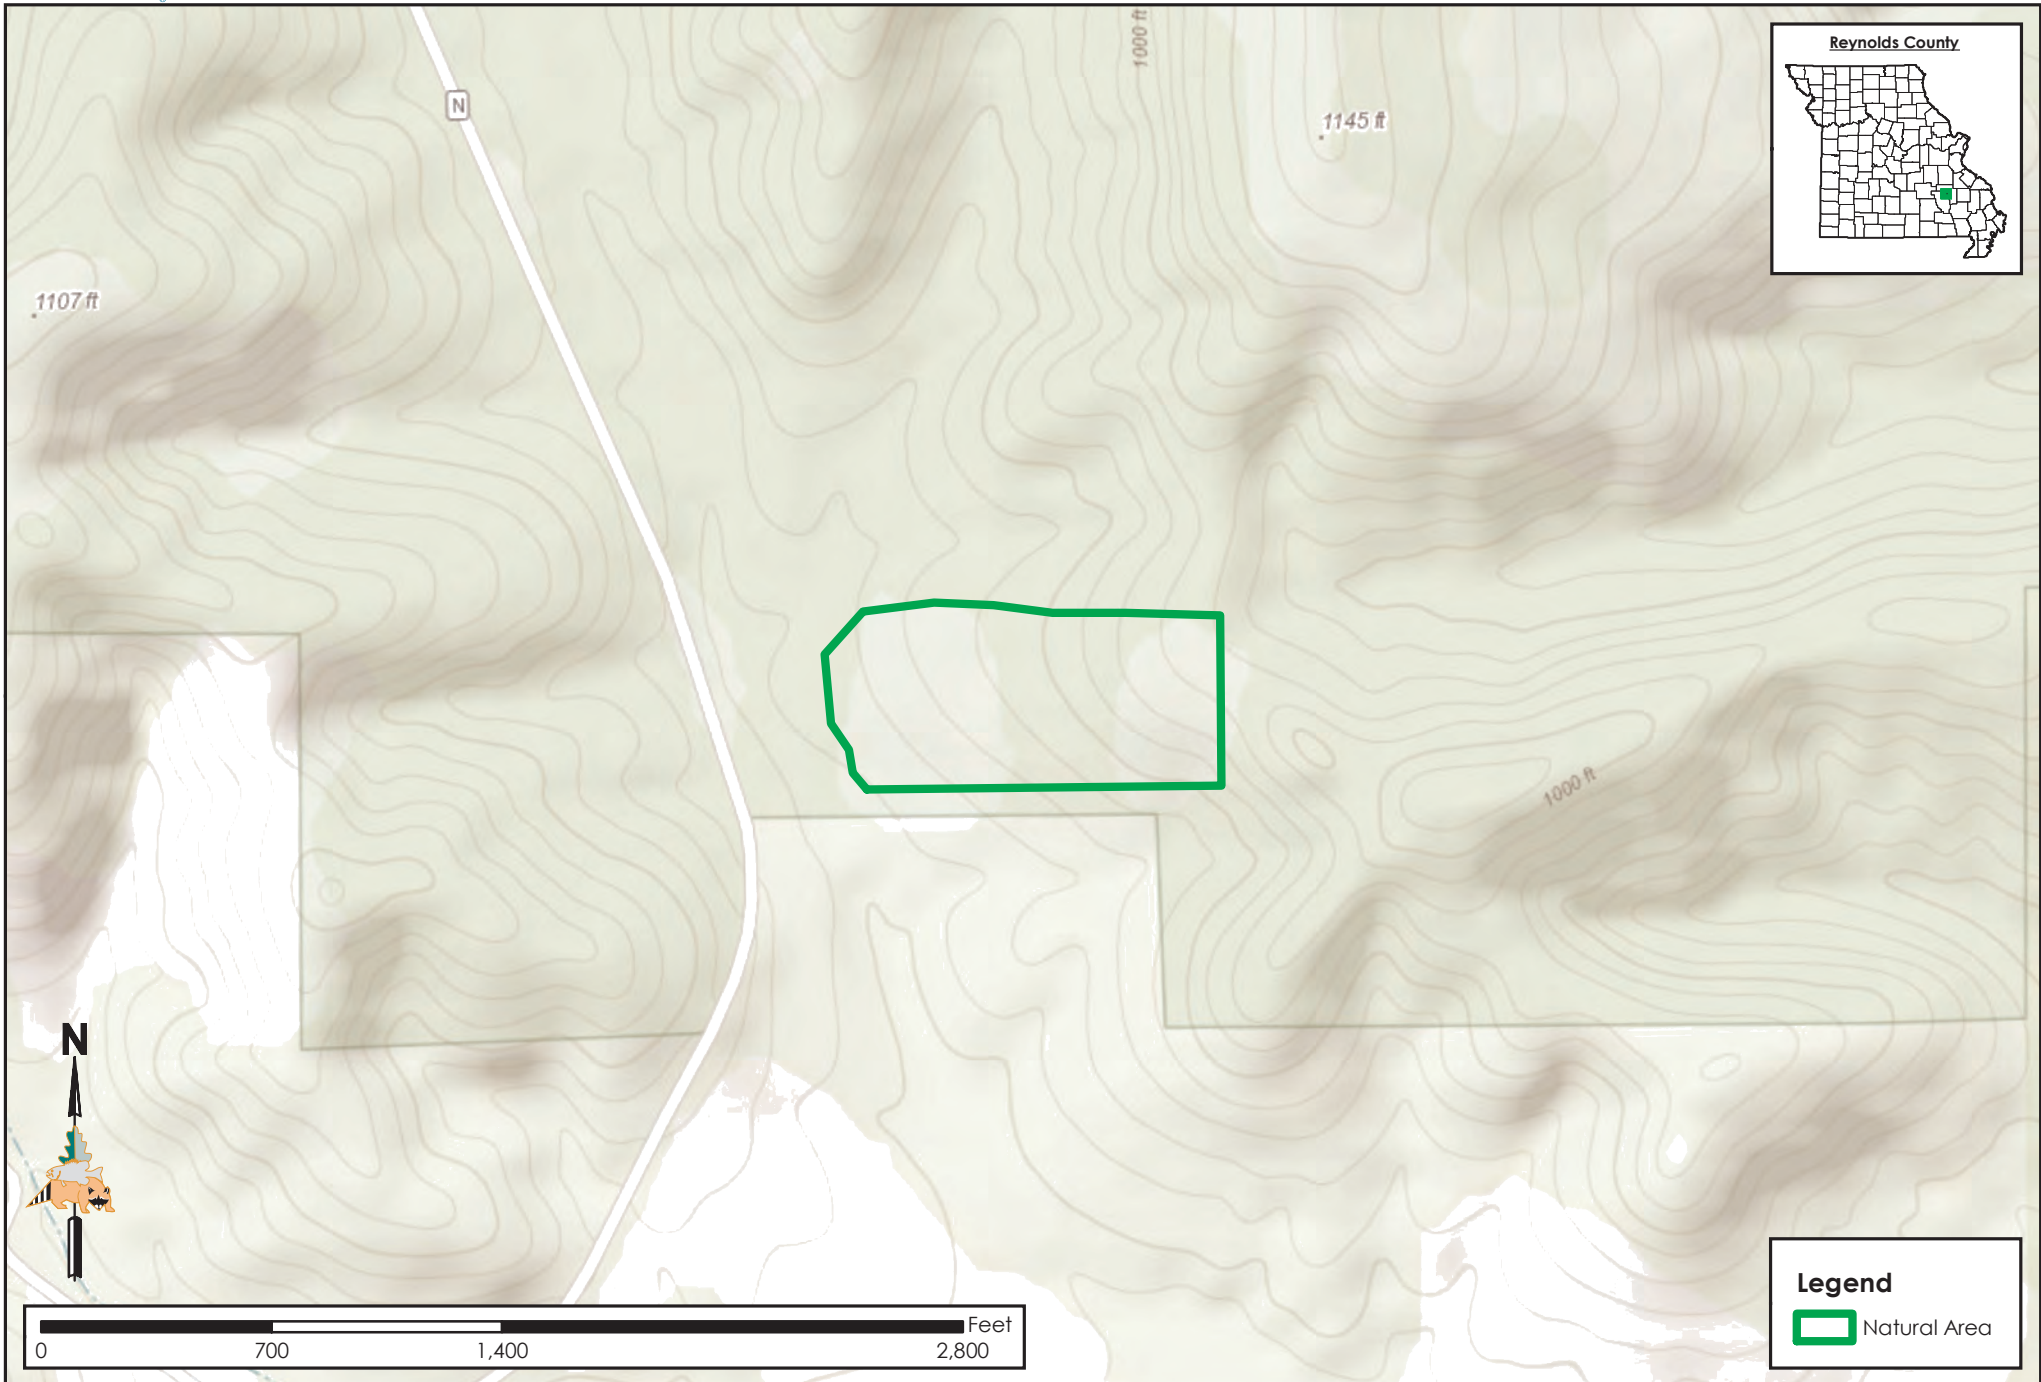

# Johnson's Shut-ins Dolomite Glade NA

Conservation Commission of the State of Missouri ©

Last Updated - 2/28/2019

MAP DISCLAIMER: Although all data in this map have been compiled by the Missouri Department of Conservation, no warranty, expressed or implied, is made by the department as to the accuracy of the data and related materials. The act of distribution shall not constitute any such warranty, and no responsibility is assumed by the department in the use of these data or related materials.