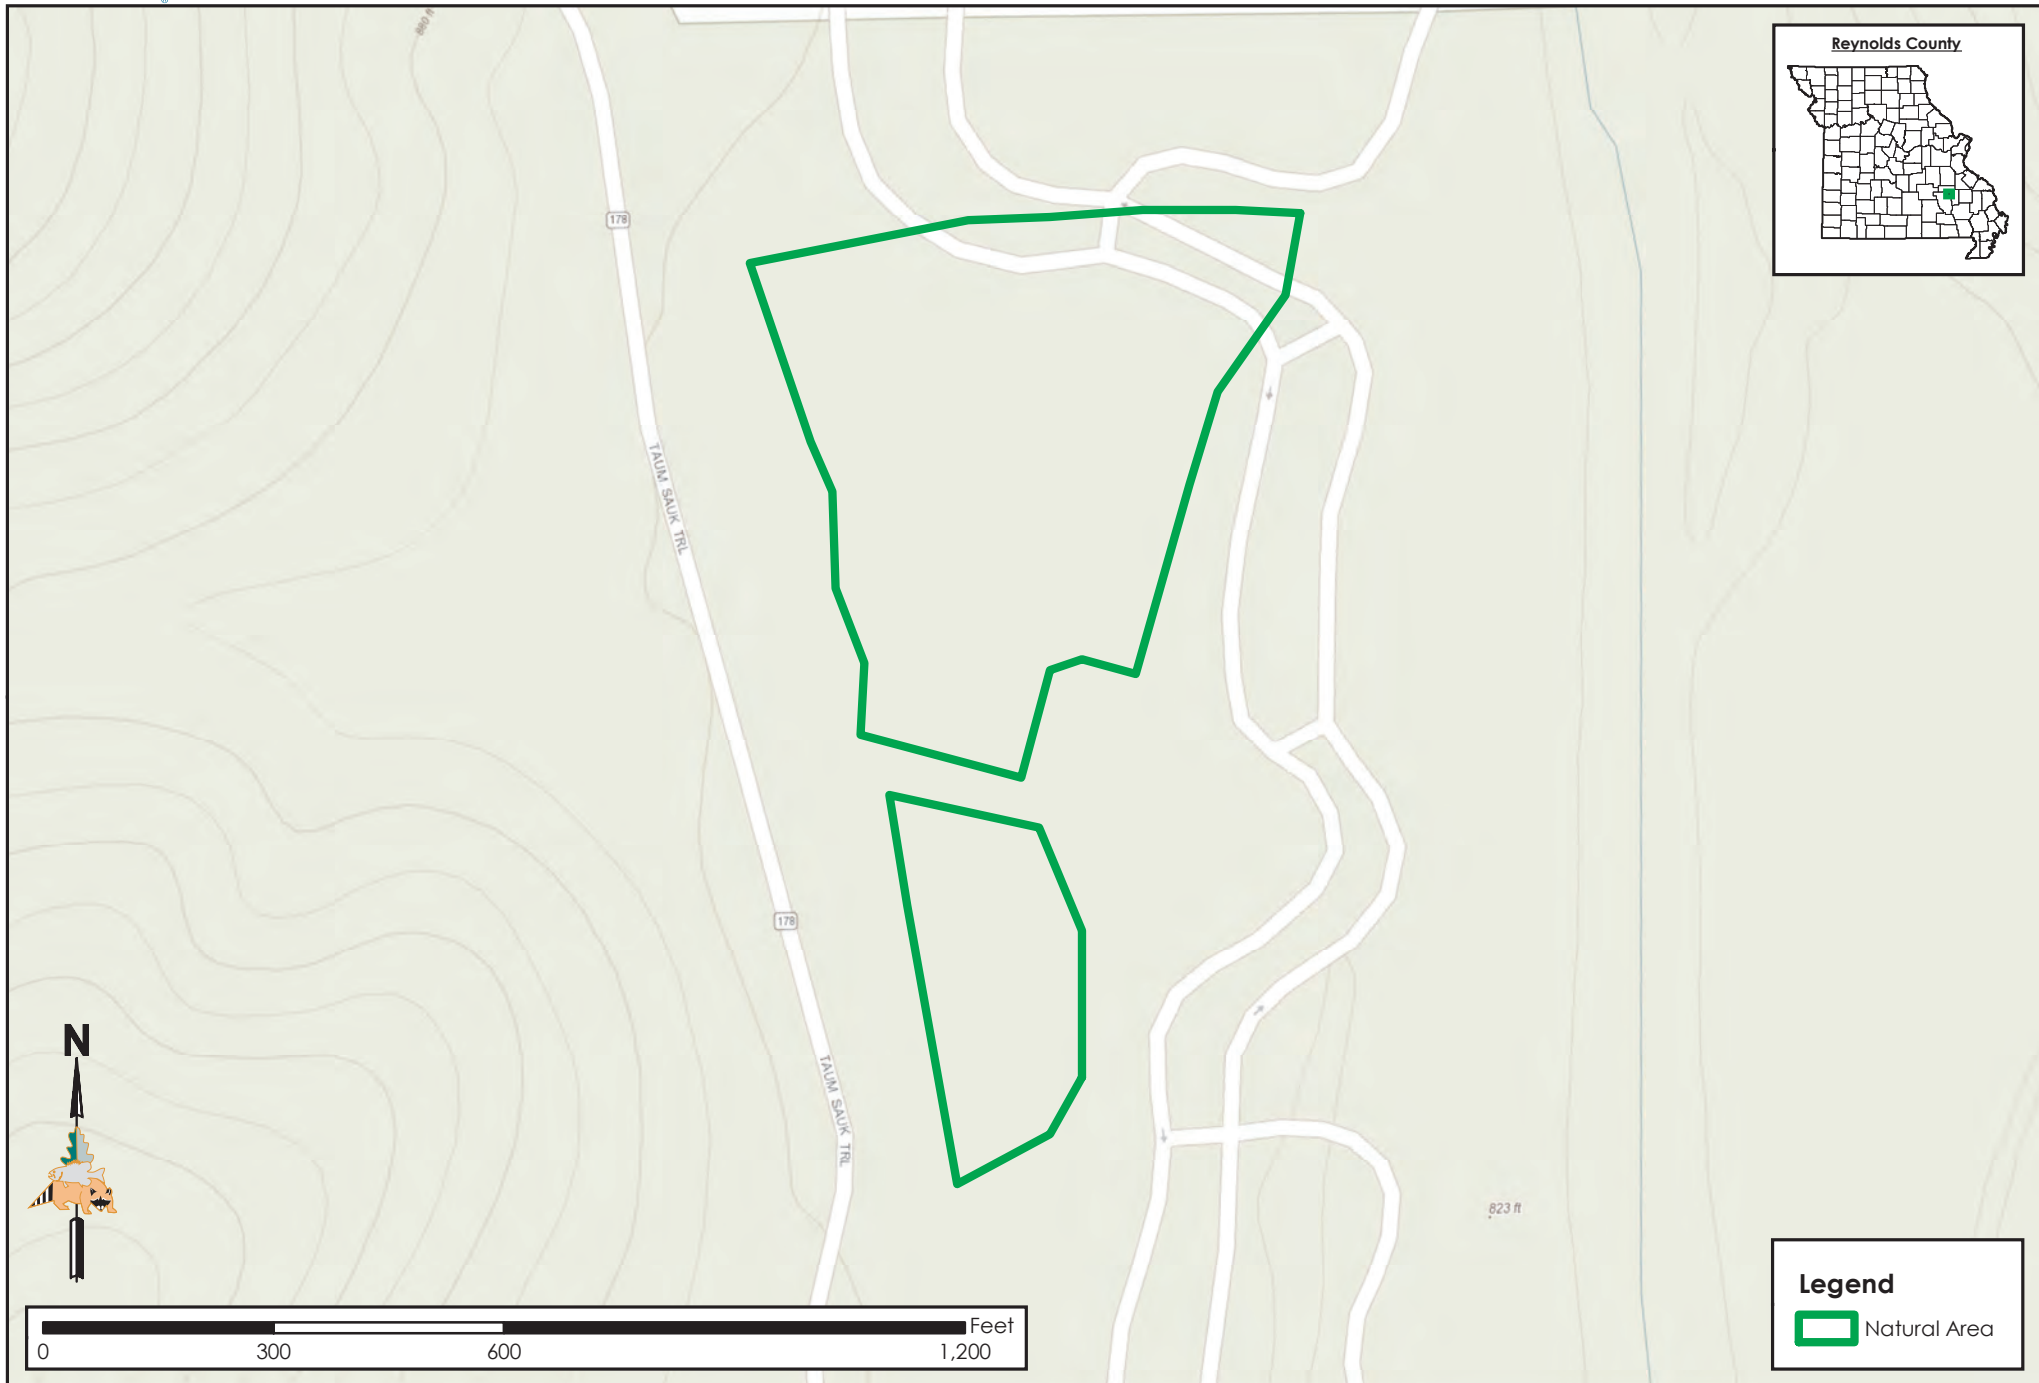

Johnson's Shut-ins Fen NA

Conservation Commission of the State of Missouri ©

Last Updated - 2/28/2019

MAP DISCLAIMER: Although all data in this map have been compiled by the Missouri Department of Conservation, no warranty, expressed or implied, is made by the department as to the accuracy of the data and related materials. The act of distribution shall not constitute any such warranty, and no responsibility is assumed by the department in the use of these data or related materials.