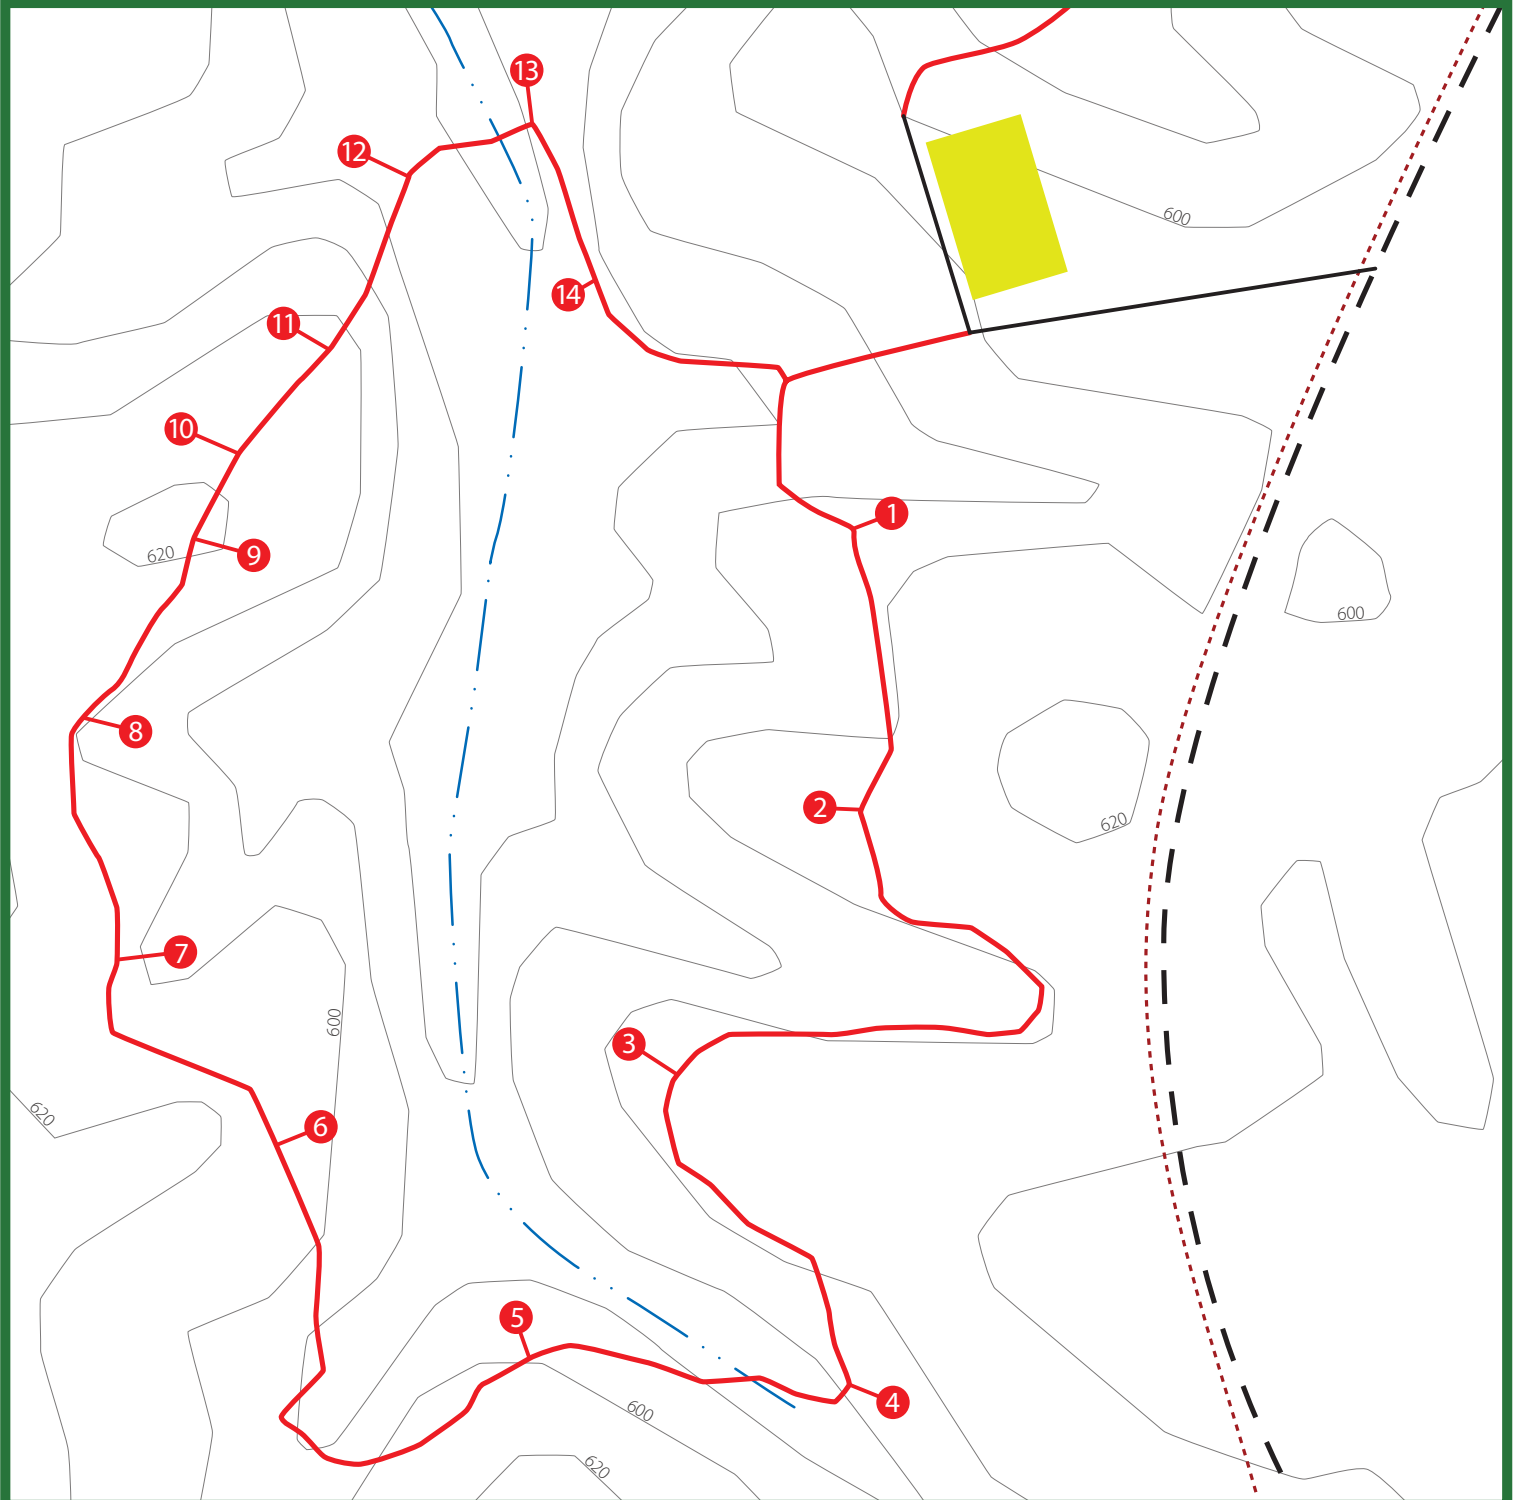

AUGUST A. BUSCH Memorial Conservation Area

ARCHERY RANGE COMPLEX

Legend

- Road — — — — —
- Trail —————
- Forest —————
- Drainage — · — · — ·
- Static Range —————
- Range Boundary - - - - -

AUGUST A. BUSCH Memorial Conservation Area

Field Archery Range A 1 mile loop

Legend

- Road — — — — —
- Trail —————
- Forest [Green shaded area]
- Drainage - . - . - . - . - .
- Static Range [Yellow shaded area]
- Range Boundary - . - . - . - . - .

AUGUST A. BUSCH Memorial Conservation Area

Field Archery Range B .25 mile one-way

Legend

- Road — — — — —
- Trail —————
- Forest —————
- Drainage — · · · — · · · —
- Static Range —————
- Range Boundary - · - · - · - · - ·