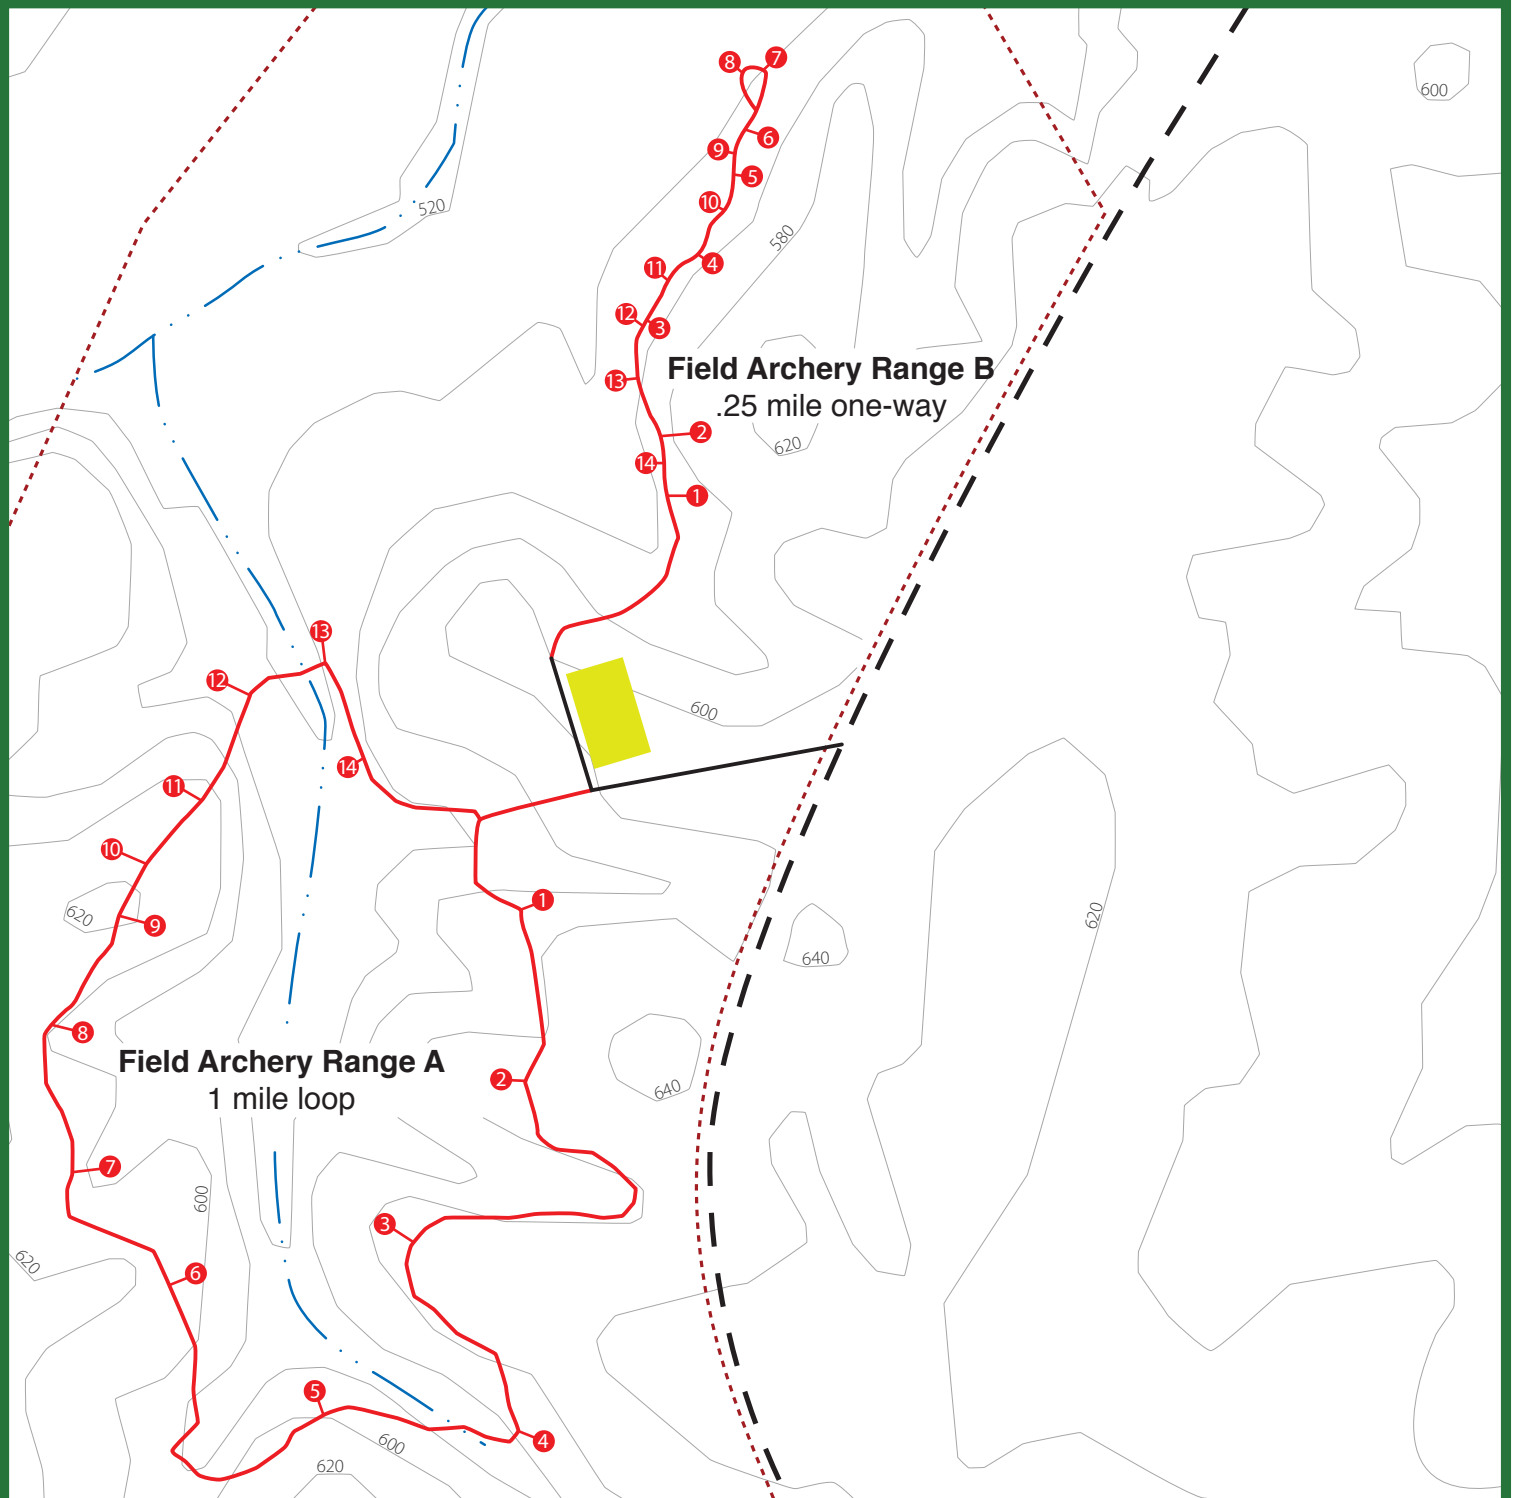

AUGUST A. BUSCH Memorial Conservation Area

ARCHERY RANGE COMPLEX

Legend

- Road — — — — —
- Trail —————
- Forest —————
- Drainage — · — · — ·
- Static Range —————
- Range Boundary - - - - -

AUGUST A. BUSCH Memorial Conservation Area

Field Archery Range A 1 mile loop

Legend

- Road — — — — —
- Trail —————
- Forest [Green shaded area]
- Drainage - . - . - . - . - .
- Static Range [Yellow shaded area]
- Range Boundary - . - . - . - . - .

AUGUST A. BUSCH Memorial Conservation Area

Field Archery Range B .25 mile one-way

Legend

- Road — — — — —
- Trail —————
- Forest —————
- Drainage — · · · — · · · —
- Static Range —————
- Range Boundary - · - · - · - · - ·