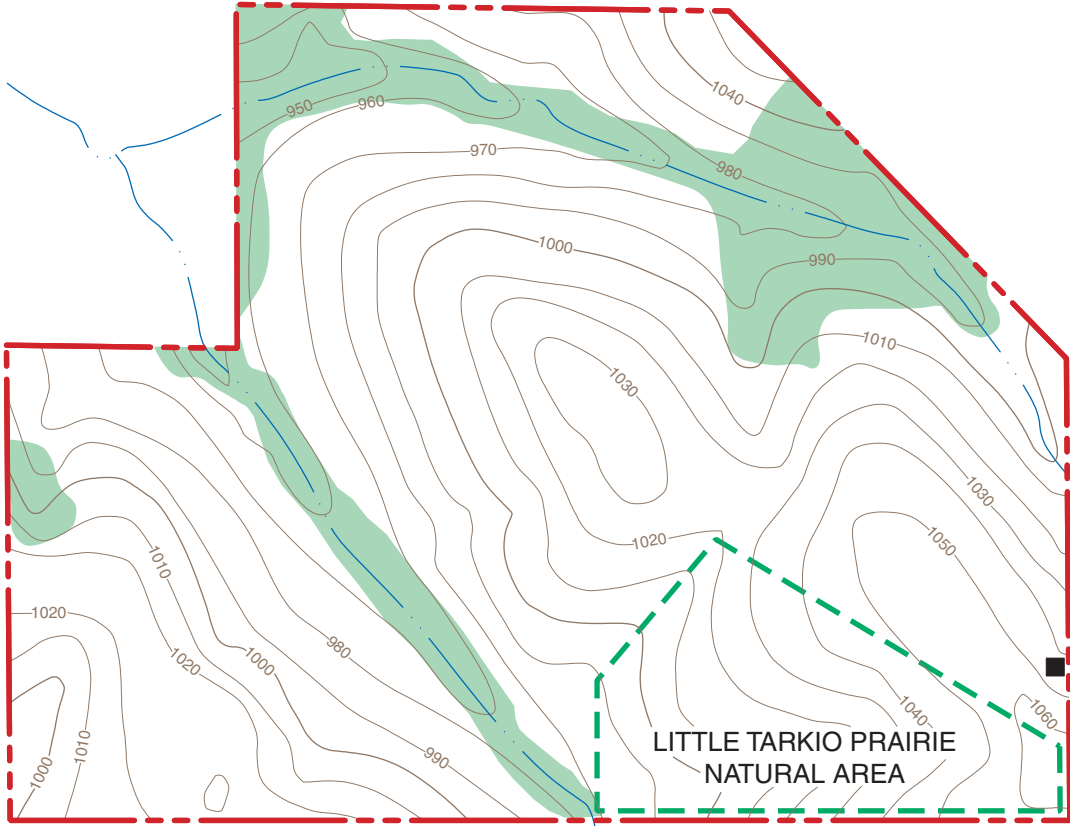

LITTLE TARKIO PRAIRIE CONSERVATION AREA

HOLT COUNTY
129 ACRES

LEGEND

- Boundary 
- Gravel Road 
- Drainage 
- Parking Lot 
- Forest 
- Topography 
- Natural Area 

VICINITY MAP

SCALE

Graystone Road
To Hwy. 59