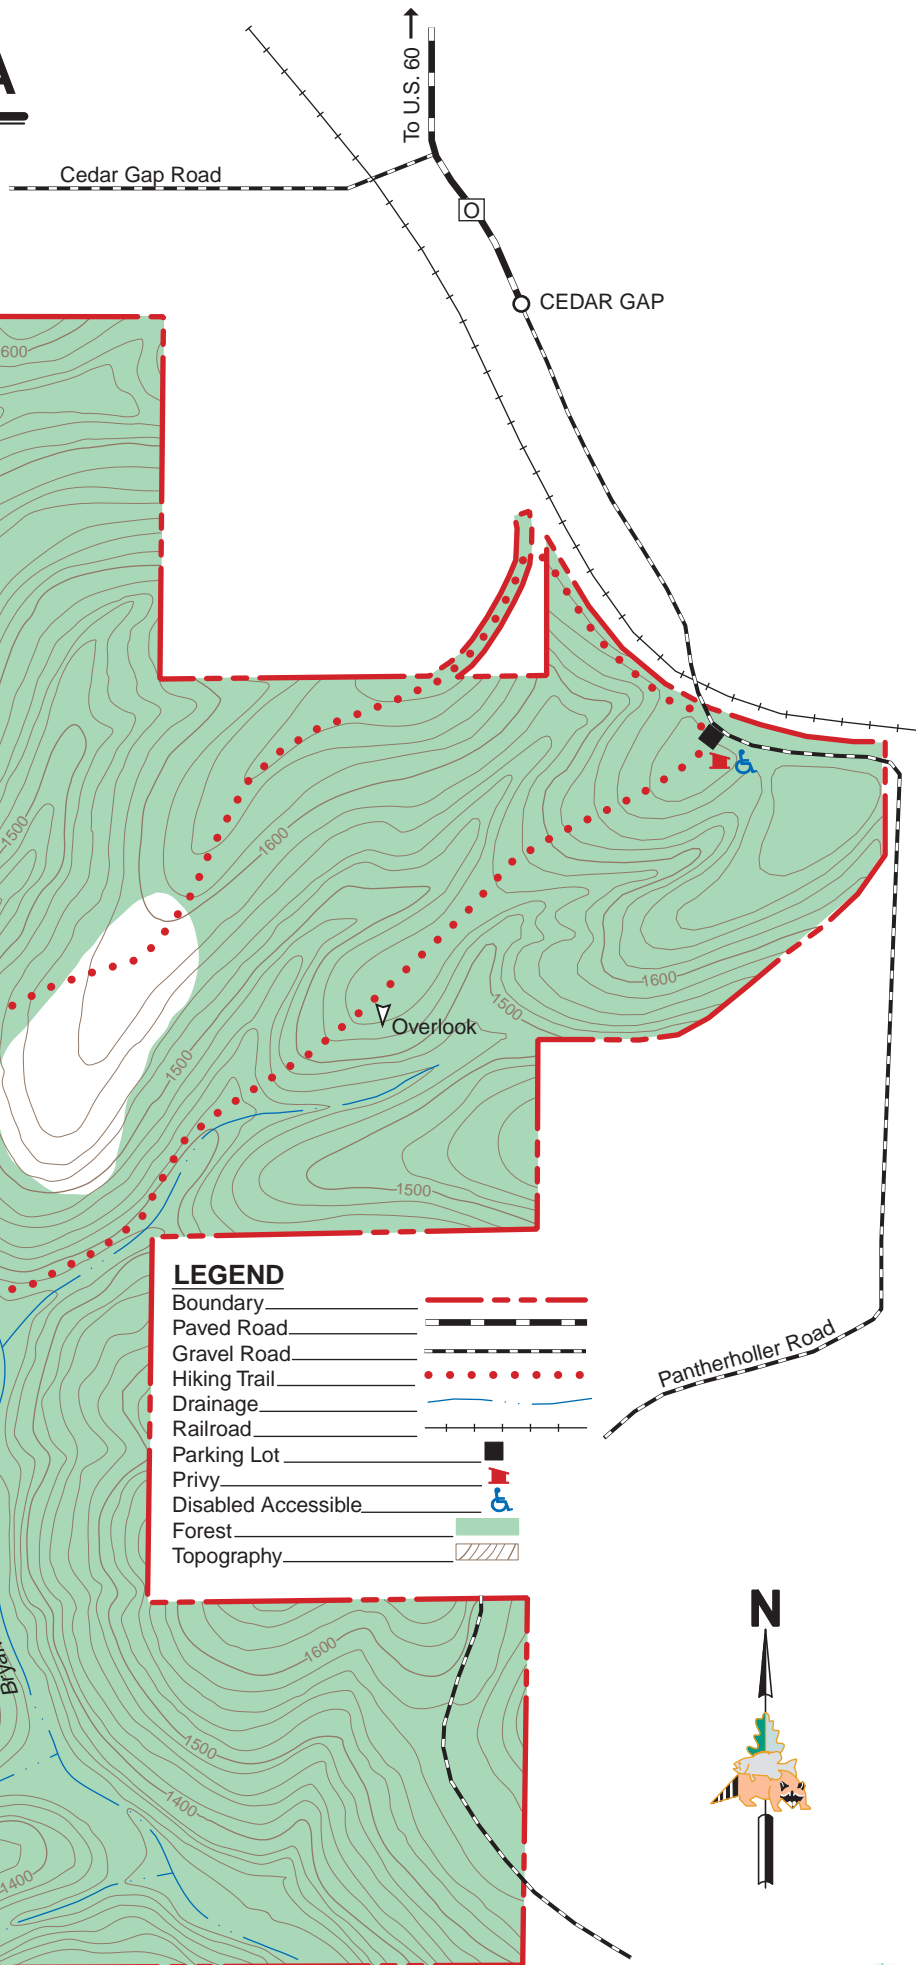

CEDAR GAP CONSERVATION AREA

WRIGHT COUNTY
431 ACRES

SCALE

VICINITY MAP

LEGEND

- Boundary
- Paved Road
- Gravel Road
- Hiking Trail
- Drainage
- Railroad
- Parking Lot
- Privy
- Disabled Accessible
- Forest
- Topography