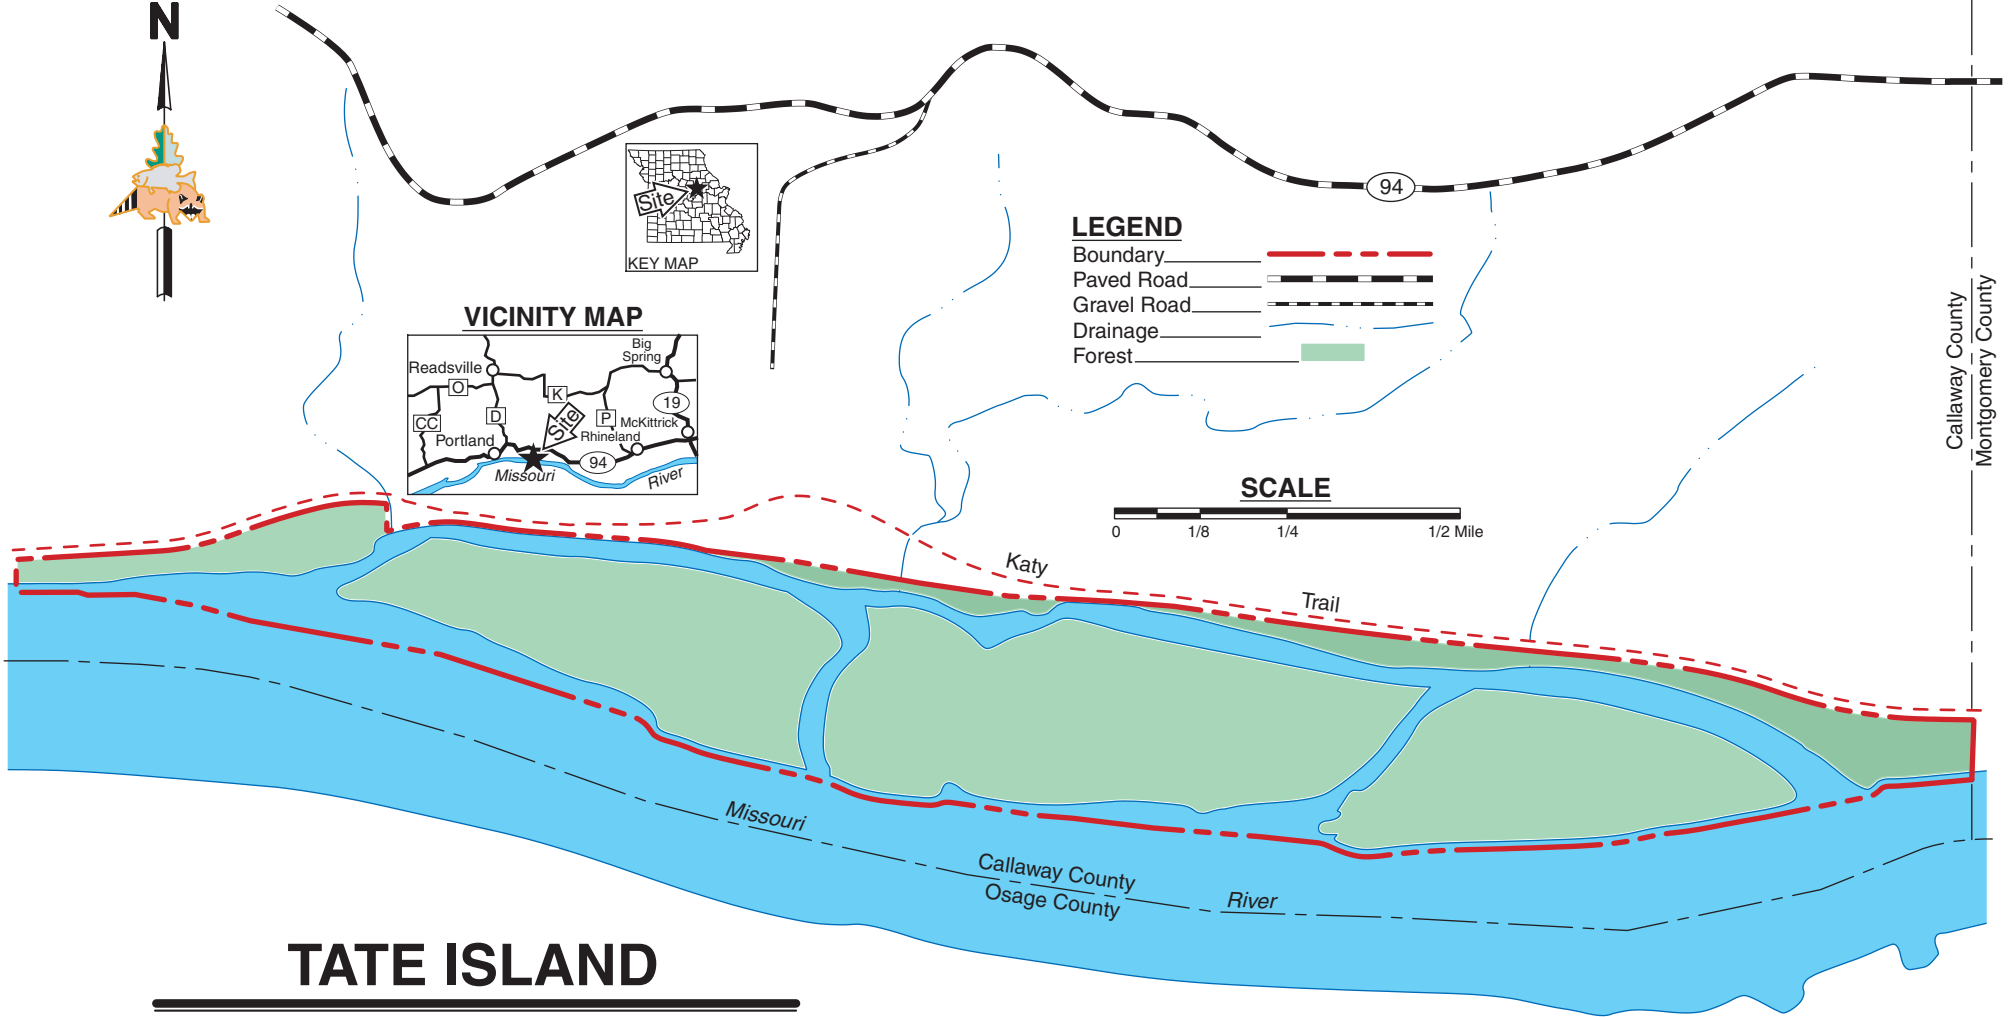

VICINITY MAP

LEGEND

- Boundary
- Paved Road
- Gravel Road
- Drainage
- Forest

SCALE

Callaway County
Montgomery County

TATE ISLAND

CALLAWAY COUNTY
422 ACRES