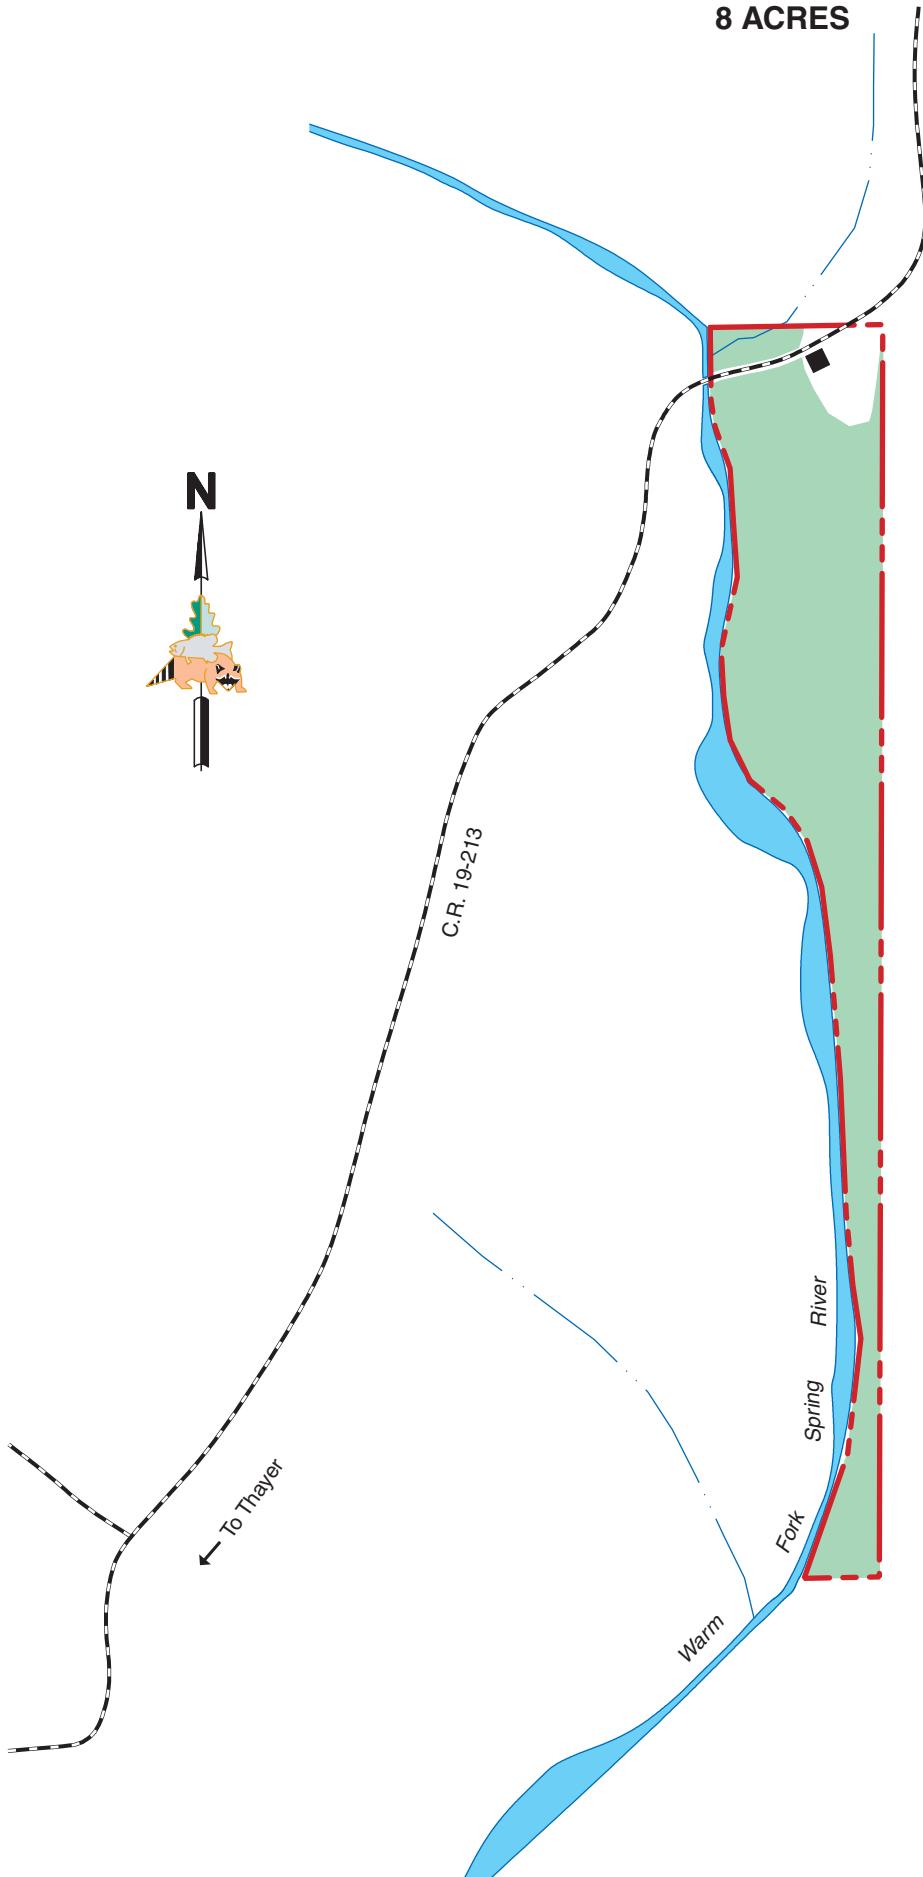

GEORGE AND VIDA MARTIN ACCESS

OREGON COUNTY
8 ACRES

LEGEND

- Boundary
- Gravel Road
- Drainage
- Parking Lot
- Forest

VICINITY MAP

KEY MAP

SCALE