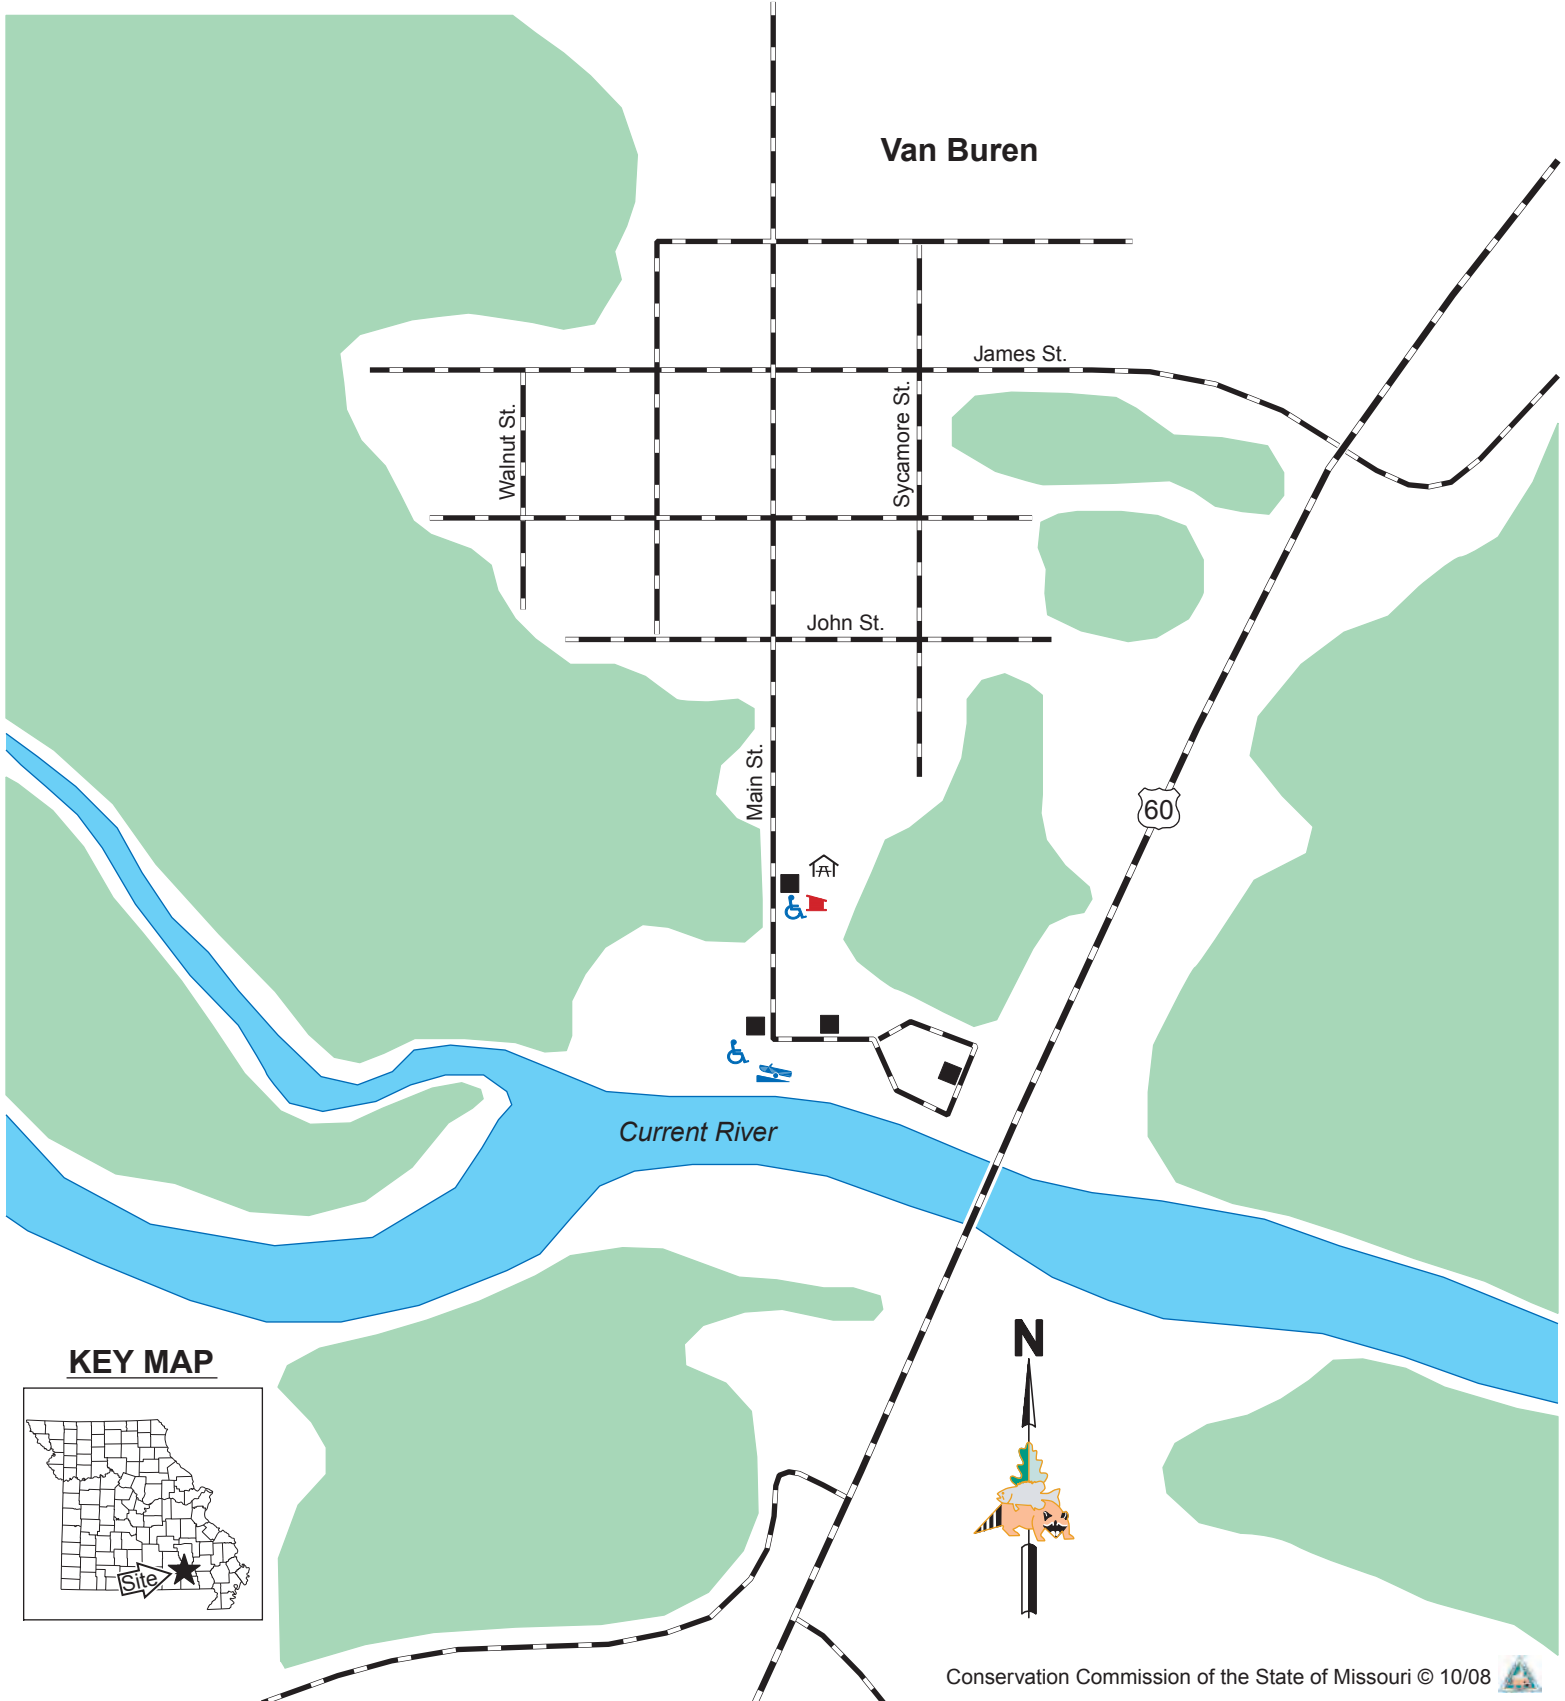

VAN BUREN RIVERFRONT PARK

CARTER COUNTY

LEGEND

- Paved Road 
- Parking Lot 
- Privy 
- Boat Ramp 
- Picnic Shelter 
- Forest 
- Disabled Accessible 

SCALE

KEY MAP