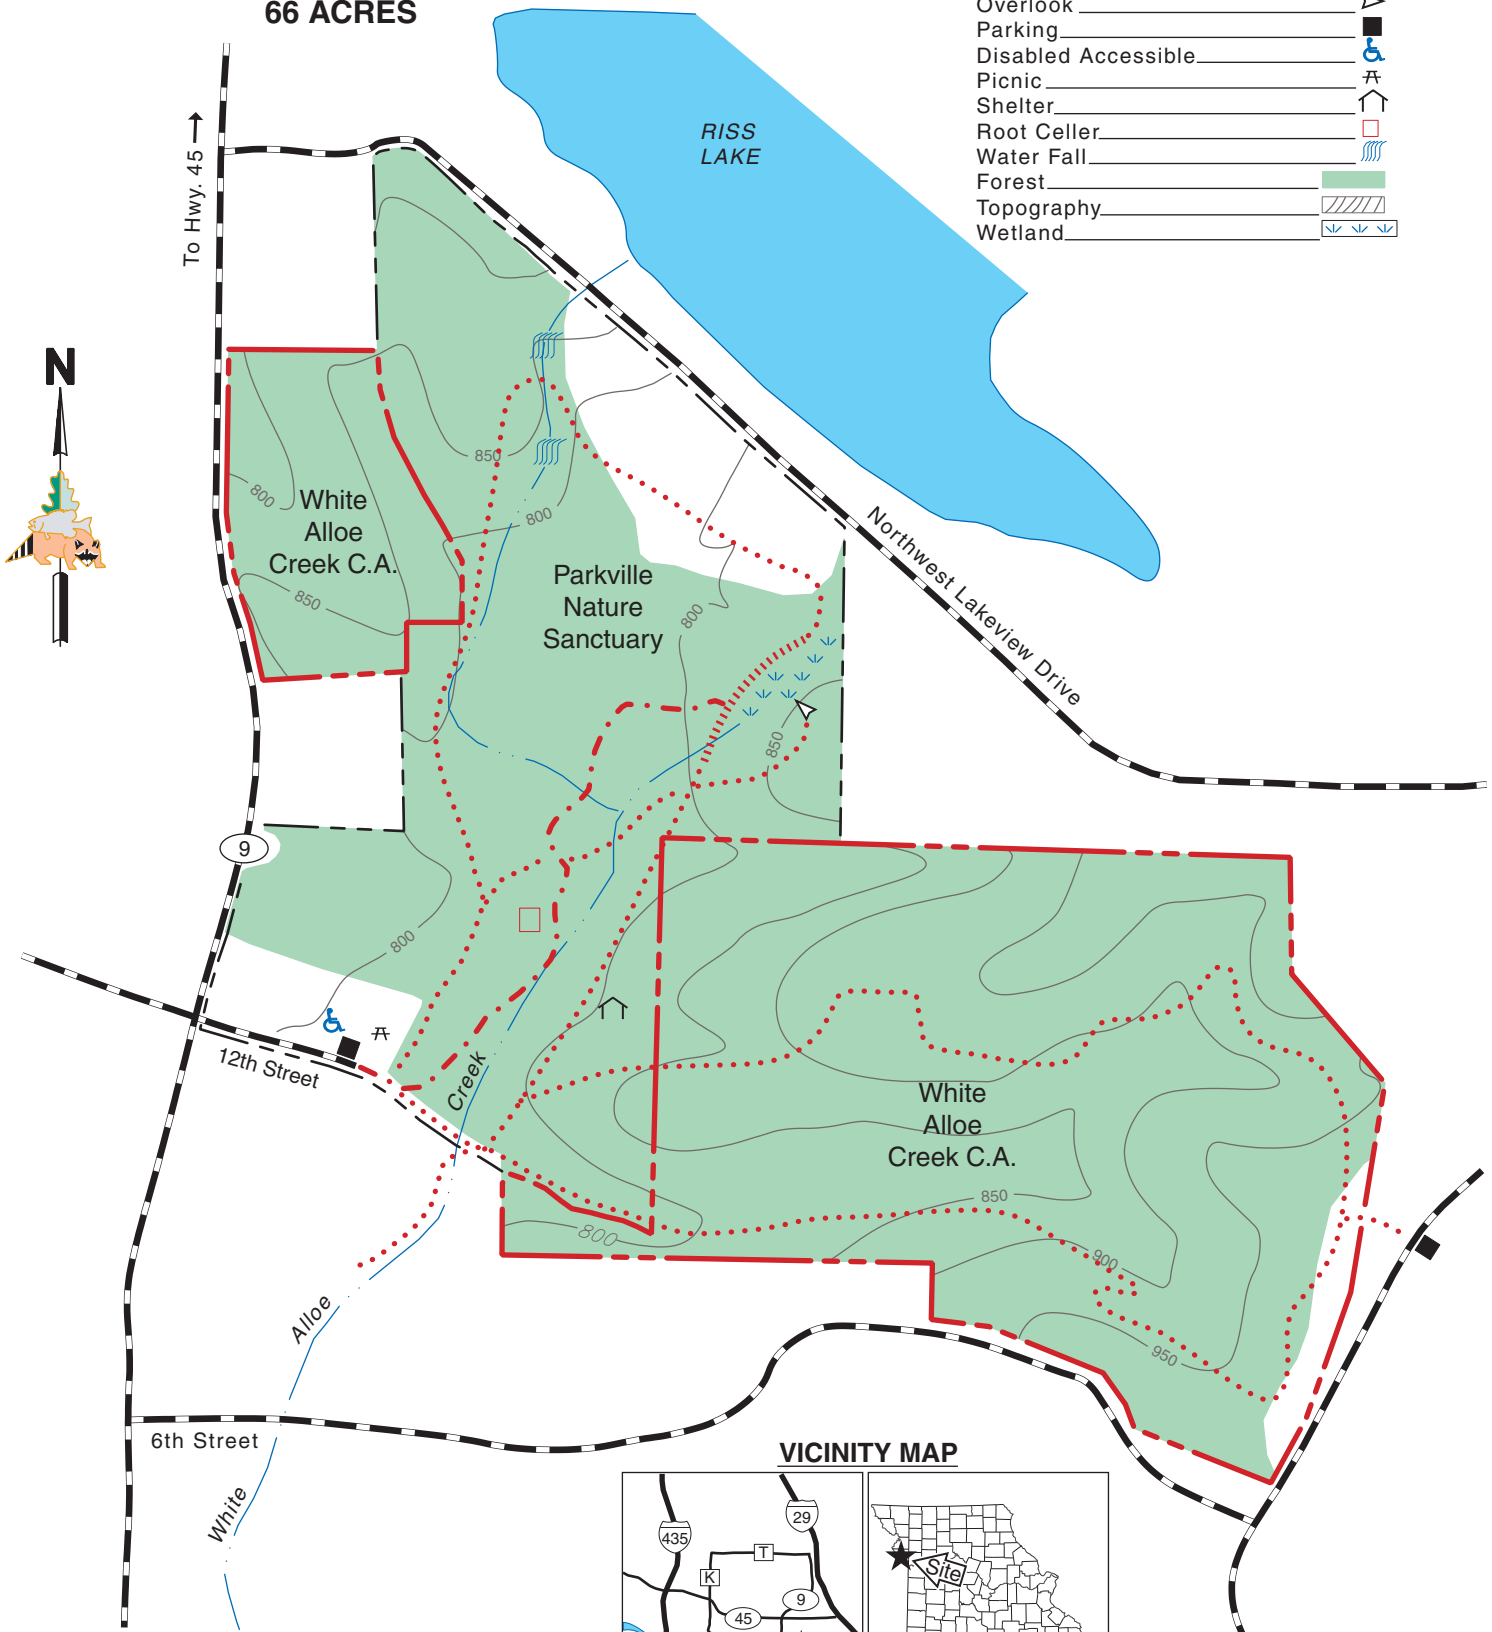

WHITE ALLOE CREEK CONSERVATION AREA

PLATTE COUNTY
66 ACRES

LEGEND

- MDC Boundary _____
- Sanctuary Boundary _____
- Paved Road _____
- Hiking Trail _____
- Disabled Accessible Trail _____
- Boardwalk _____
- Overlook _____
- Parking _____
- Disabled Accessible _____
- Picnic _____
- Shelter _____
- Root Cellar _____
- Water Fall _____
- Forest _____
- Topography _____
- Wetland _____

VICINITY MAP

SCALE