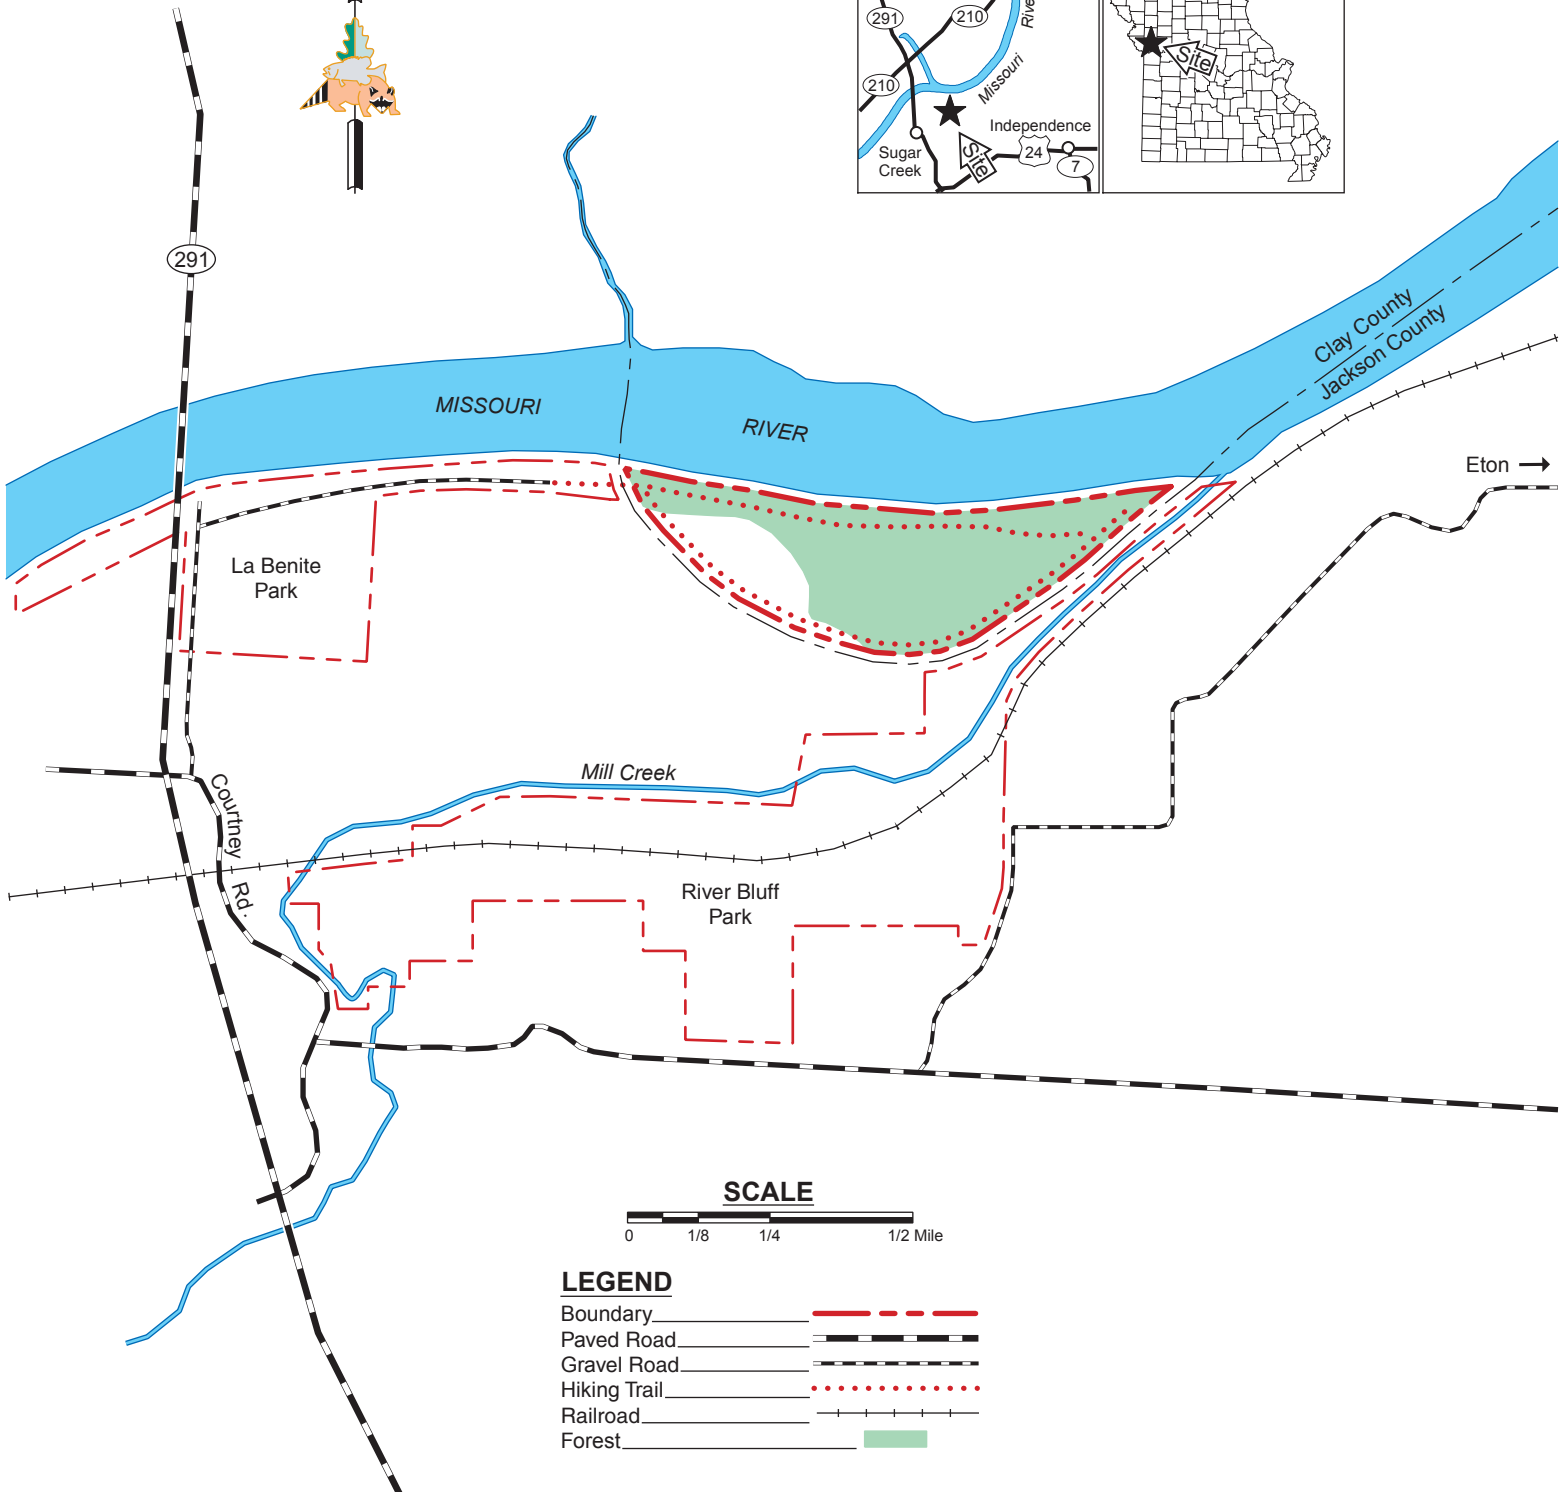

LIBERTY BEND CONSERVATION AREA

CLAY COUNTY
140 ACRES

VICINITY MAP

SCALE

LEGEND

- Boundary
- Paved Road
- Gravel Road
- Hiking Trail
- Railroad
- Forest