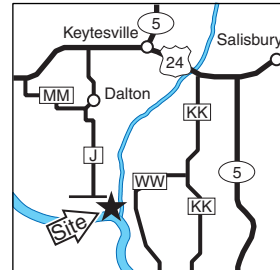

# DALTON BOTTOMS ACCESS

CHARITON COUNTY  
54 ACRES

SCALE

## VICINITY MAP

CHARITON RIVER

MISSOURI

Chariton Co.  
Saline Co.

X MILE 239

RIVER

### LEGEND

- Boundary
- Gravel Road
- Drainage
- Parking Lot
- Levee
- Boat Ramp
- Privy
- Primitive Camping Area
- Disabled Accessible
- Forest
- Area Access Trail