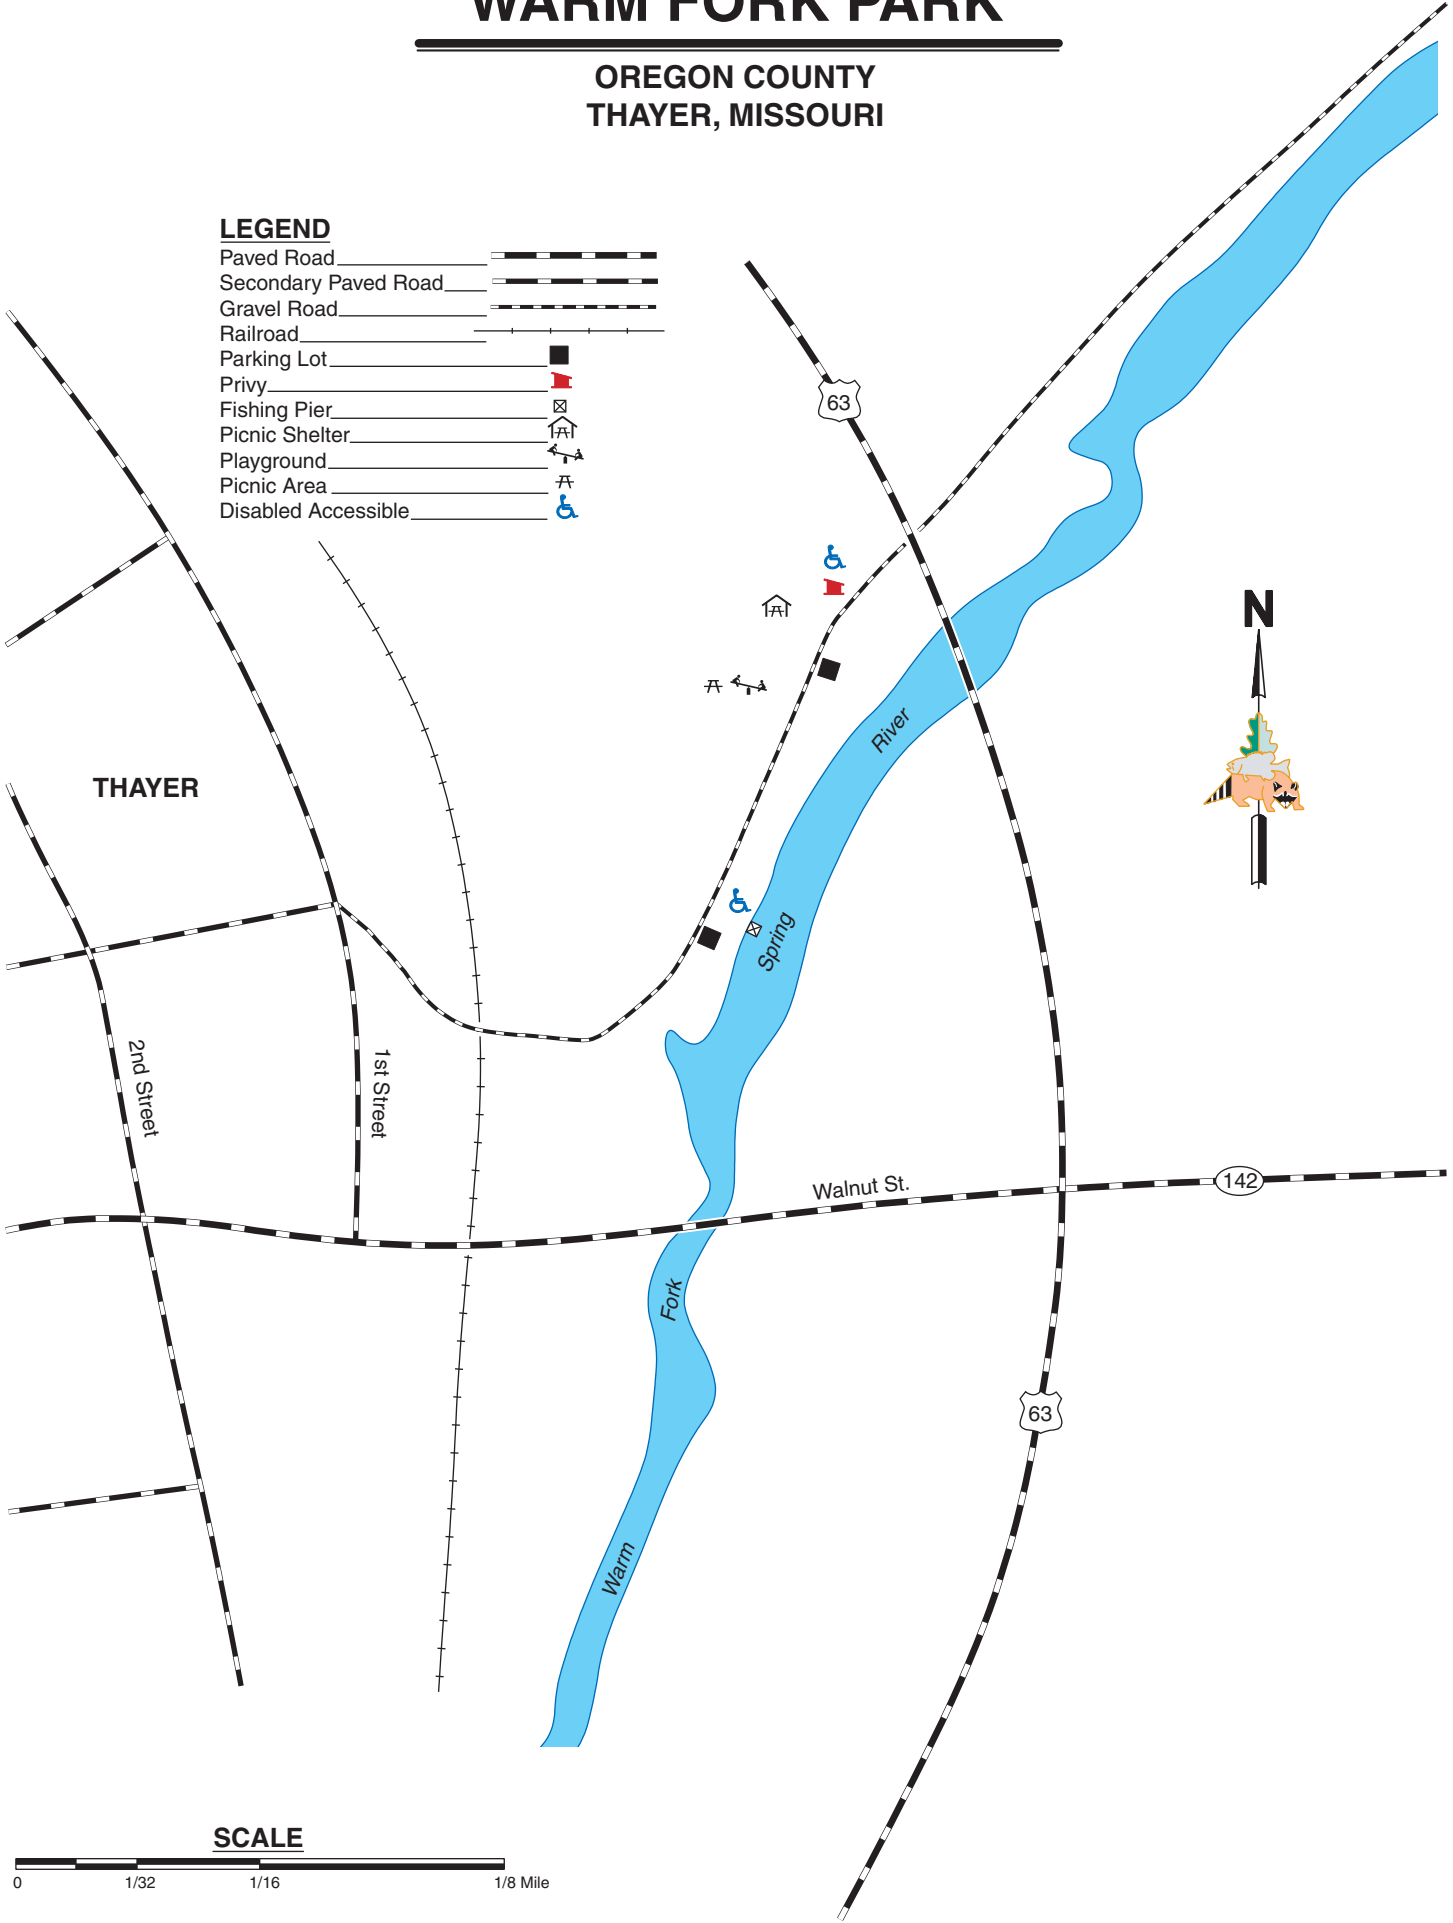

# WARM FORK PARK

OREGON COUNTY  
THAYER, MISSOURI

## LEGEND

- Paved Road 
- Secondary Paved Road 
- Gravel Road 
- Railroad 
- Parking Lot 
- Privy 
- Fishing Pier 
- Picnic Shelter 
- Playground 
- Picnic Area 
- Disabled Accessible 

## SCALE