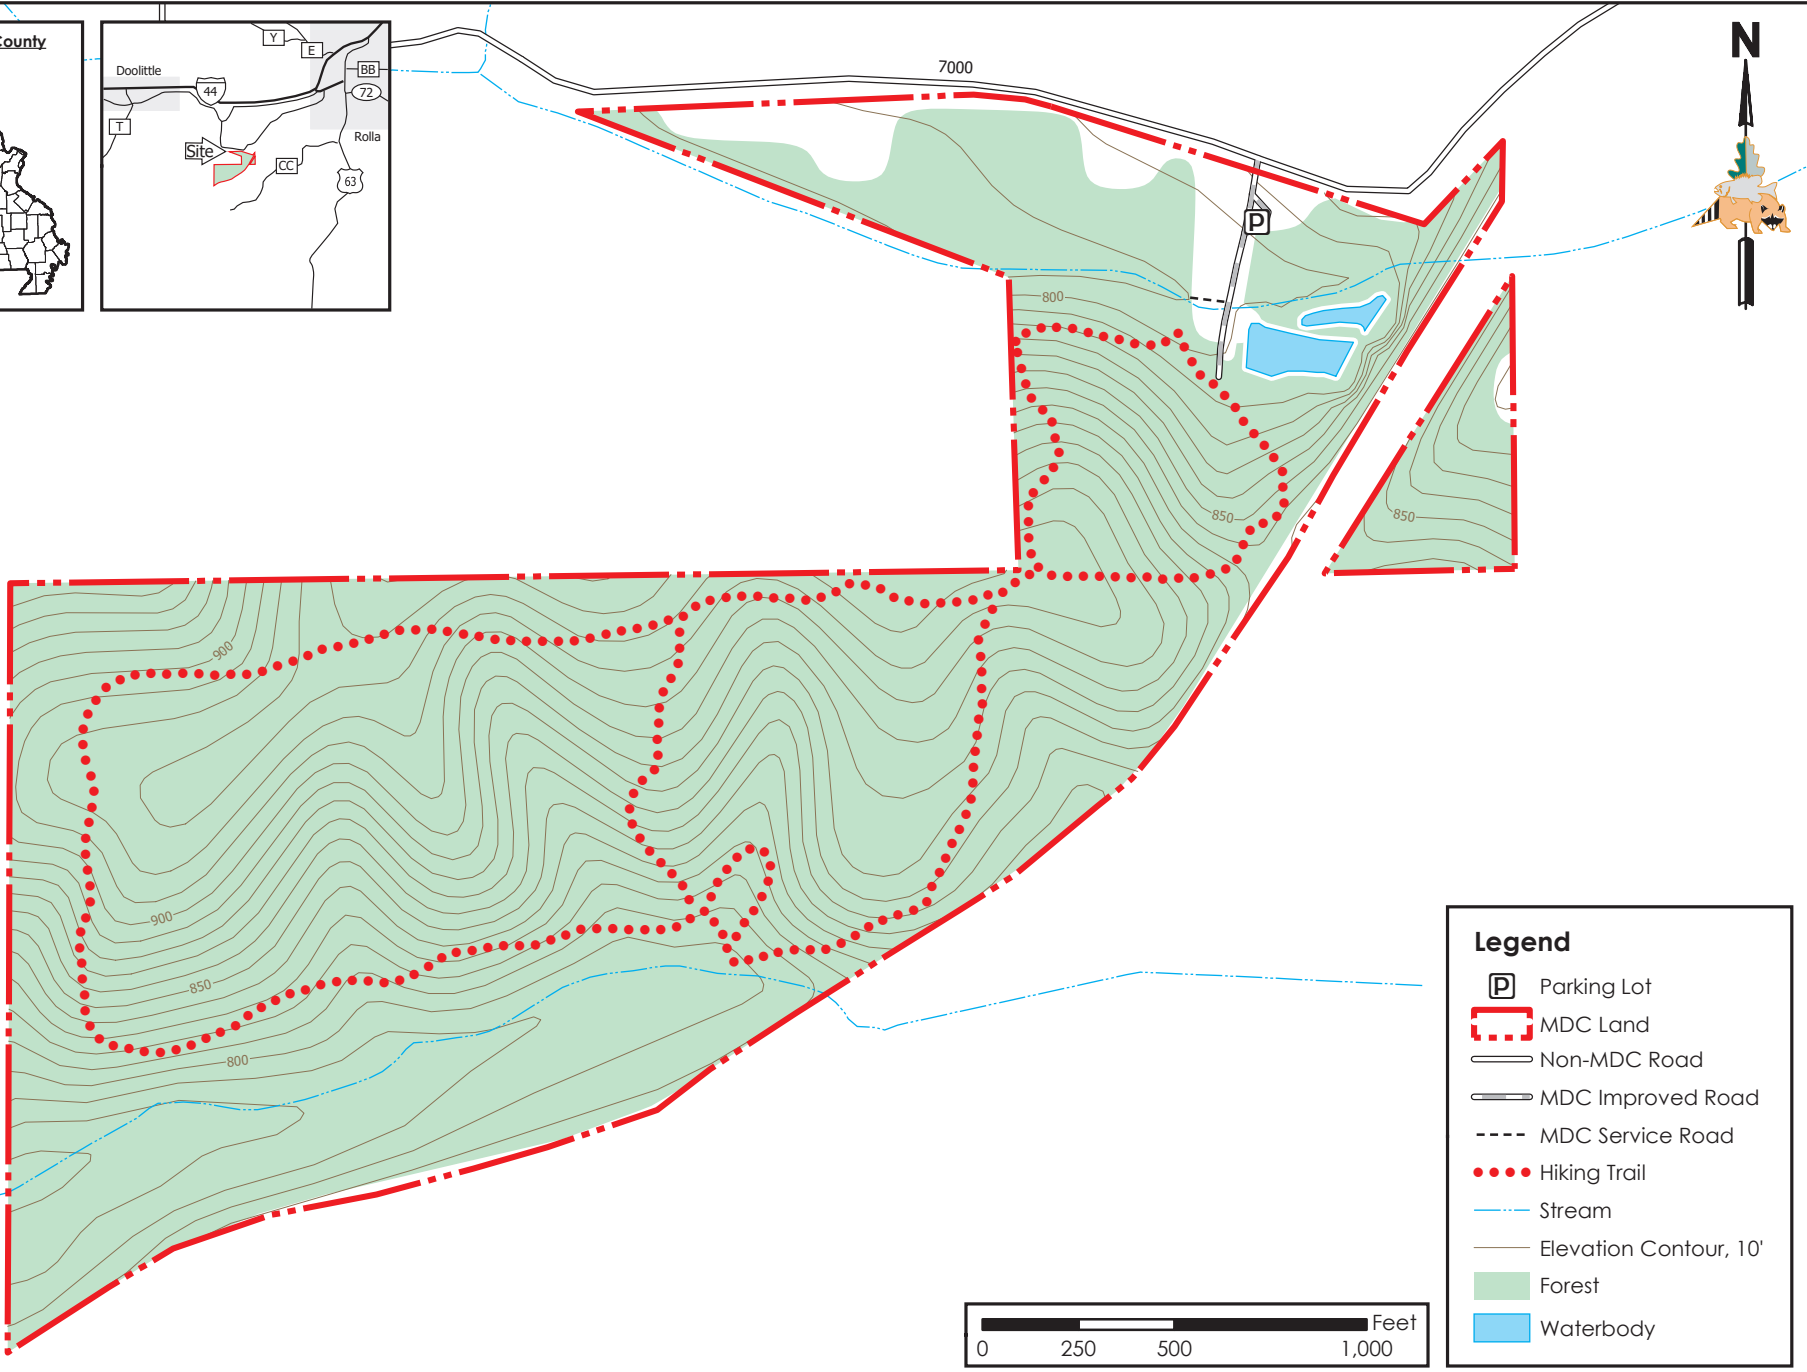

Bray (Marguerite) CA

Conservation Commission of the State of Missouri ©

Last Updated - 4/22/2019

Legend

- Parking Lot
- MDC Land
- Non-MDC Road
- MDC Improved Road
- MDC Service Road
- Hiking Trail
- Stream
- Elevation Contour, 10'
- Forest
- Waterbody

MAP DISCLAIMER: Although all data in this map have been compiled by the Missouri Department of Conservation, no warranty, expressed or implied, is made by the department as to the accuracy of the data and related materials. The act of distribution shall not constitute any such warranty, and no responsibility is assumed by the department in the use of these data or related materials.