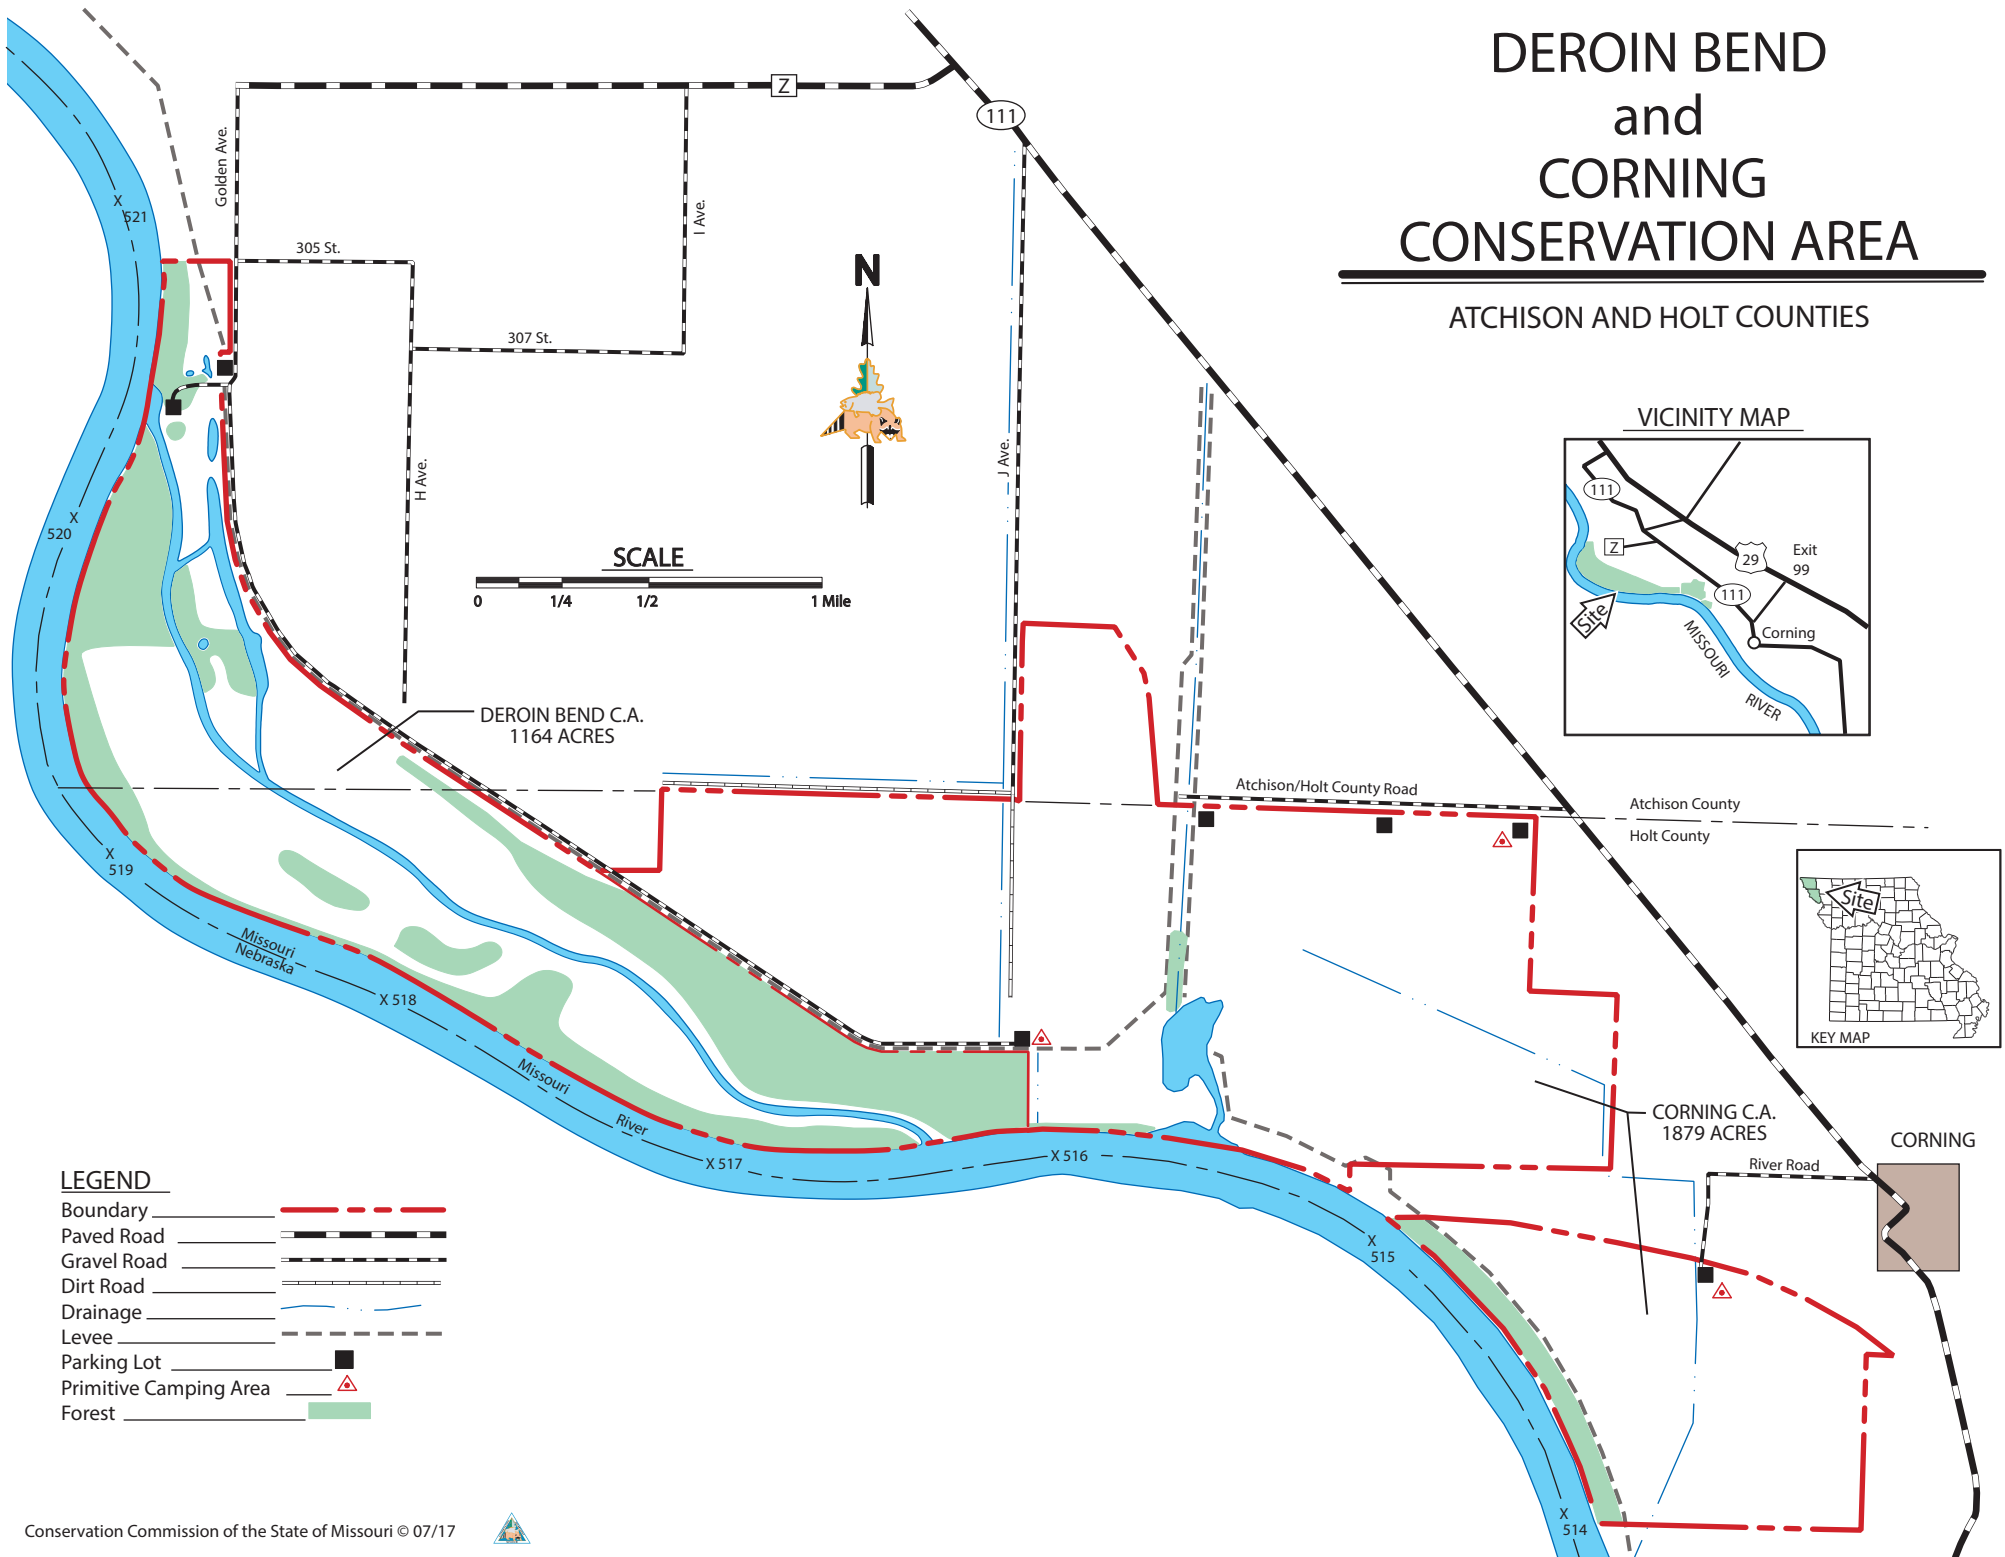

DEROIN BEND and CORNING CONSERVATION AREA

ATCHISON AND HOLT COUNTIES

VICINITY MAP

LEGEND

- Boundary
- Paved Road
- Gravel Road
- Dirt Road
- Drainage
- Levee
- Parking Lot
- Primitive Camping Area
- Forest