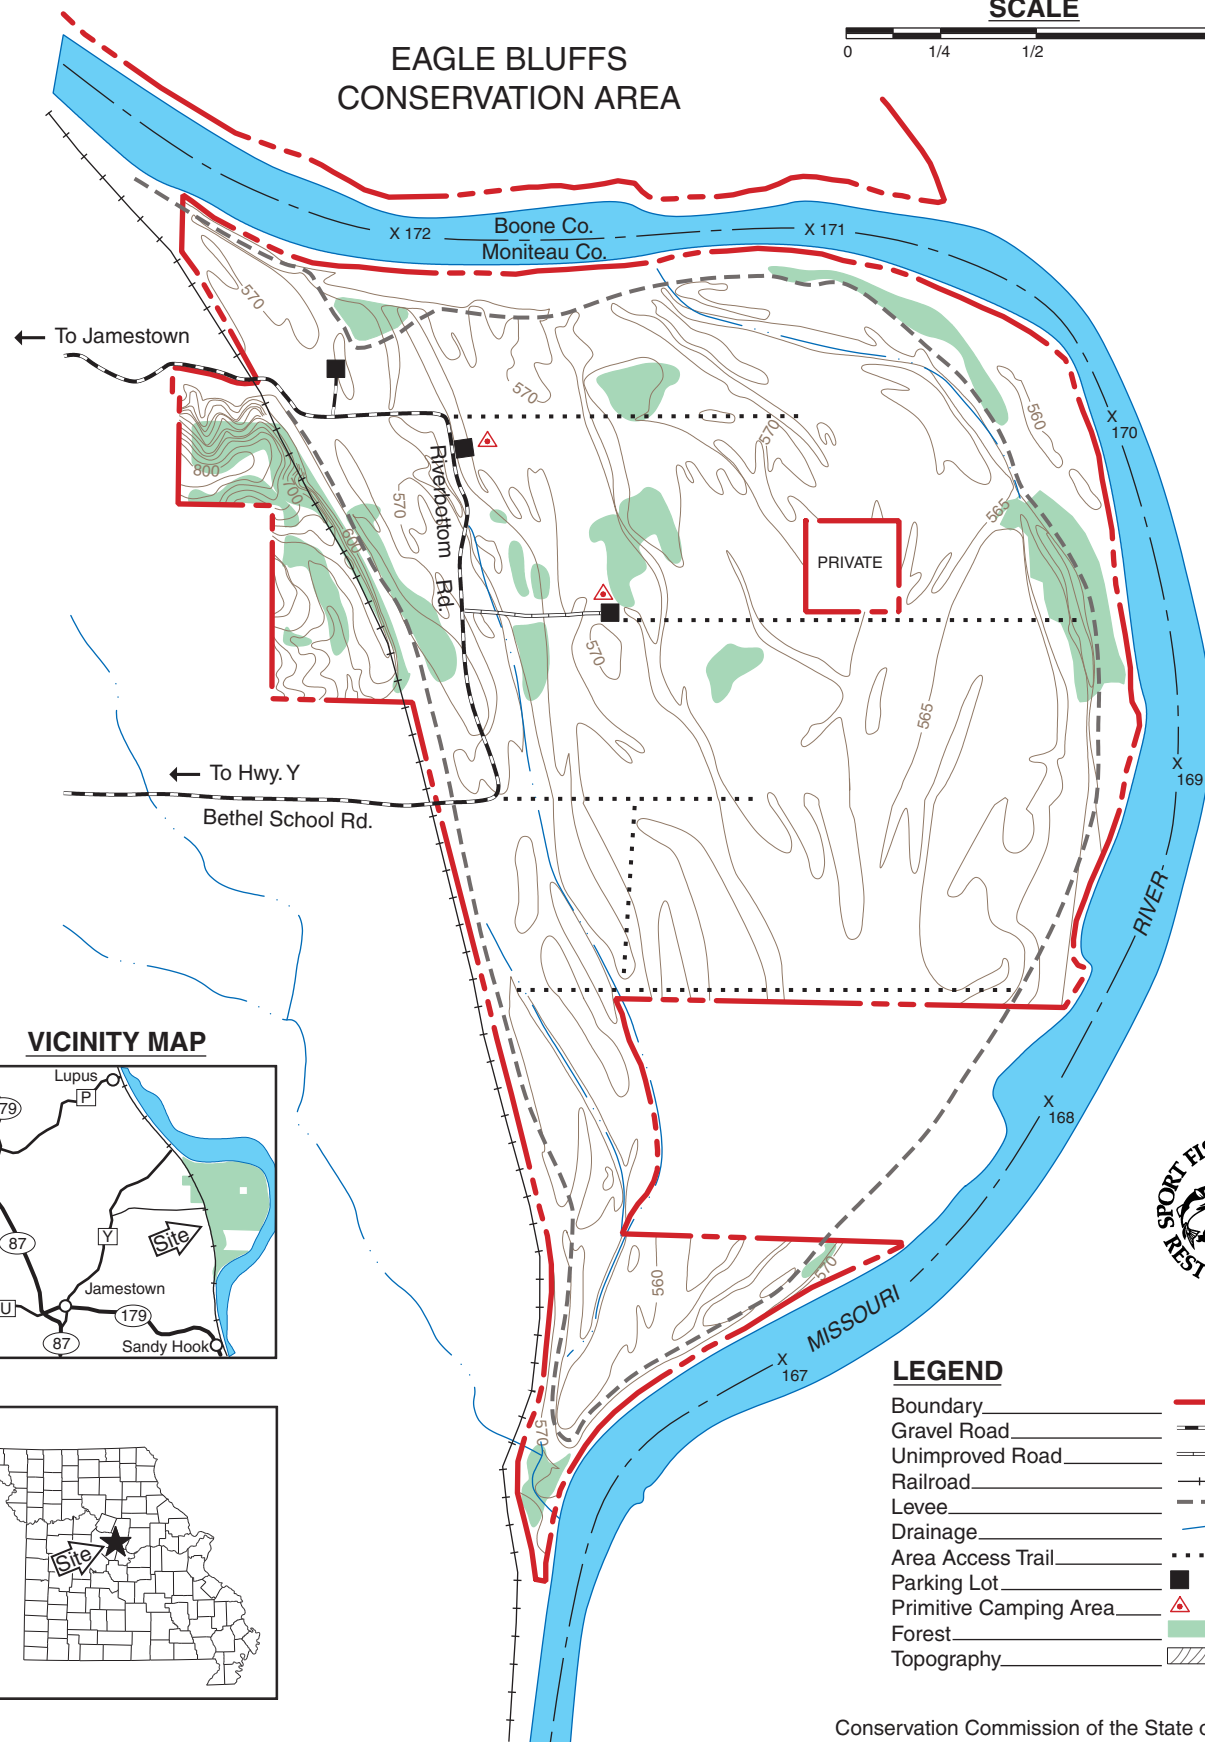

# FLOWBOY BEND CONSERVATION AREA

MONITEAU COUNTY  
2,617 ACRES

SCALE

EAGLE BLUFFS  
CONSERVATION AREA

## VICINITY MAP

## LEGEND

Boundary	
Gravel Road	
Unimproved Road	
Railroad	
Levee	
Drainage	
Area Access Trail	
Parking Lot	
Primitive Camping Area	
Forest	
Topography	