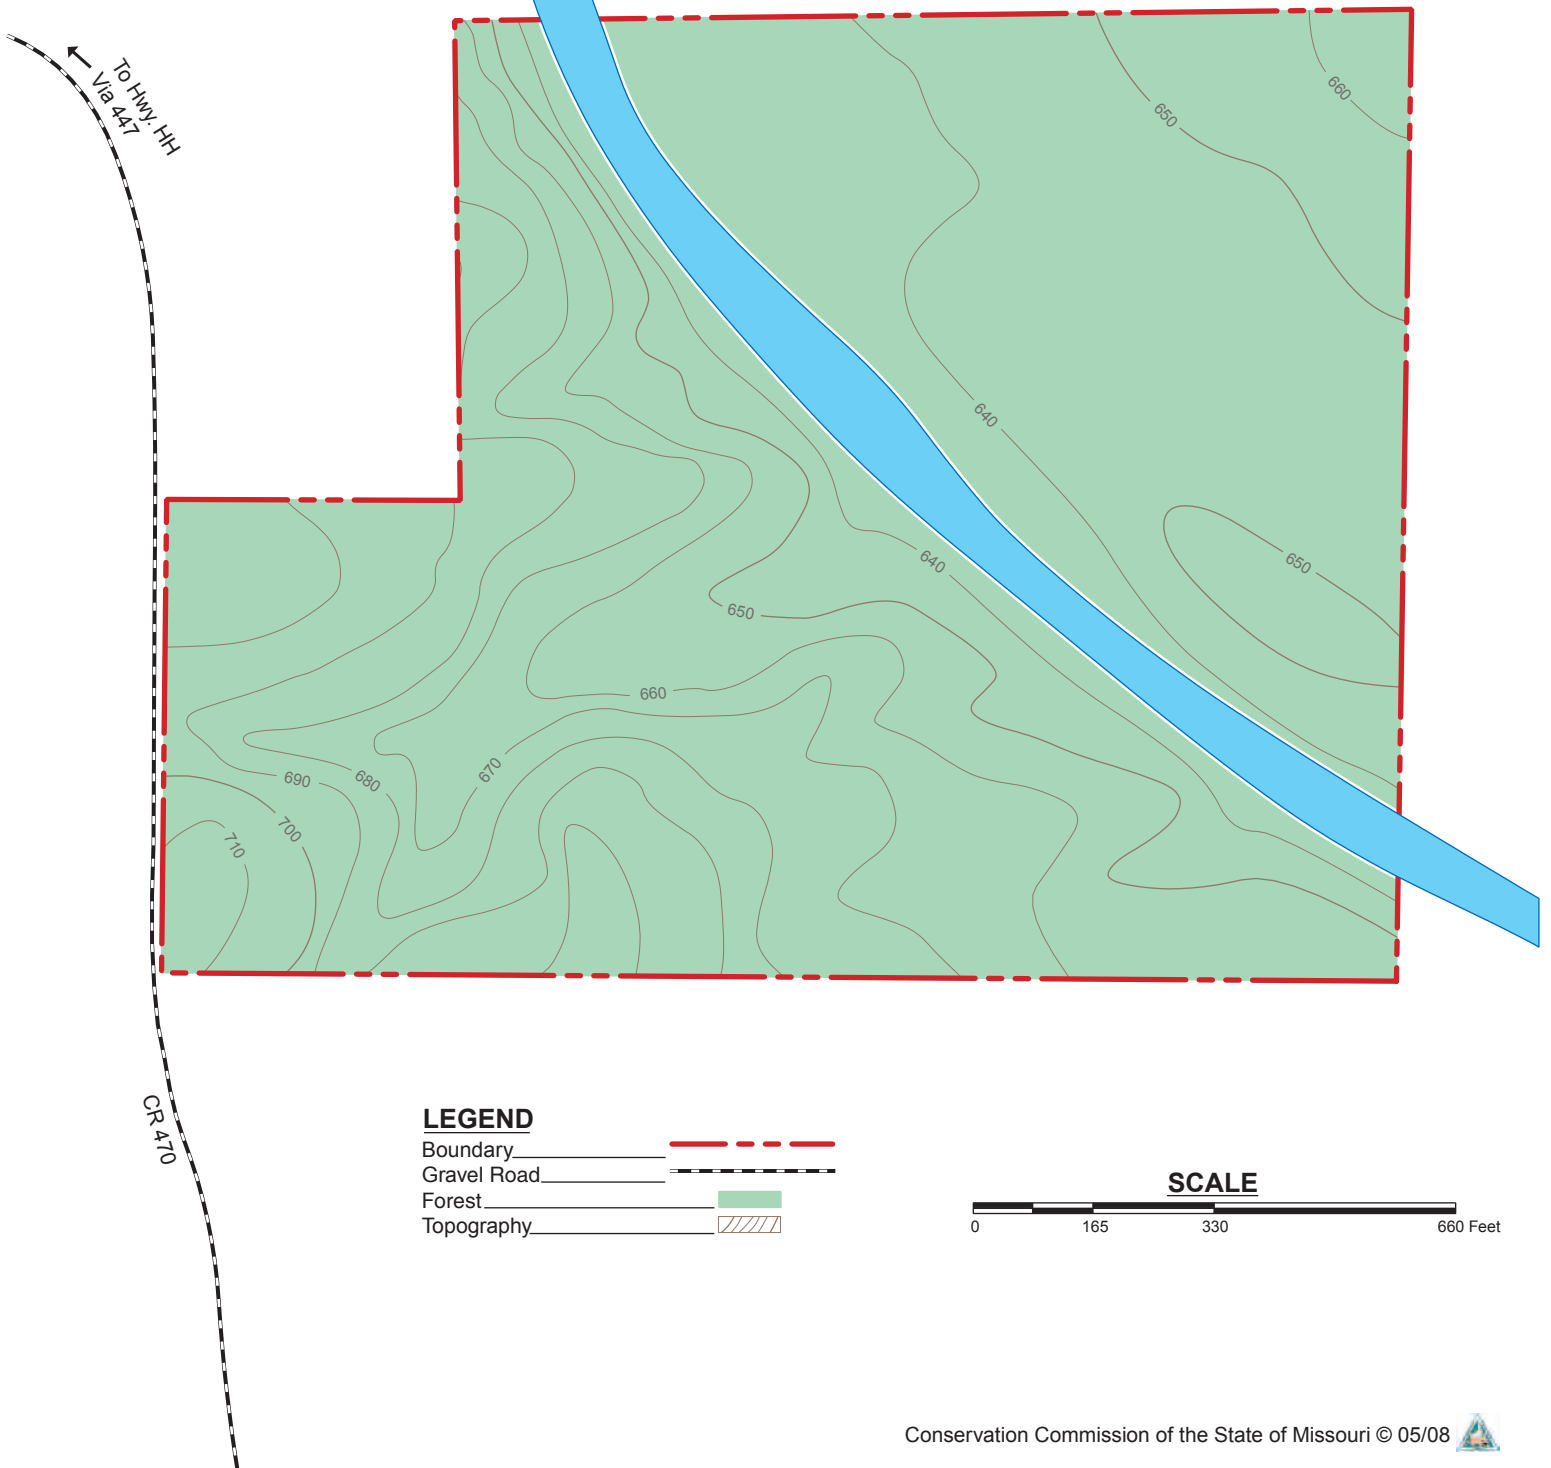

MOUND VIEW ACCESS

SHELBY COUNTY
41 ACRES

VICINITY MAP

LEGEND

- Boundary 
- Gravel Road 
- Forest 
- Topography 

SCALE