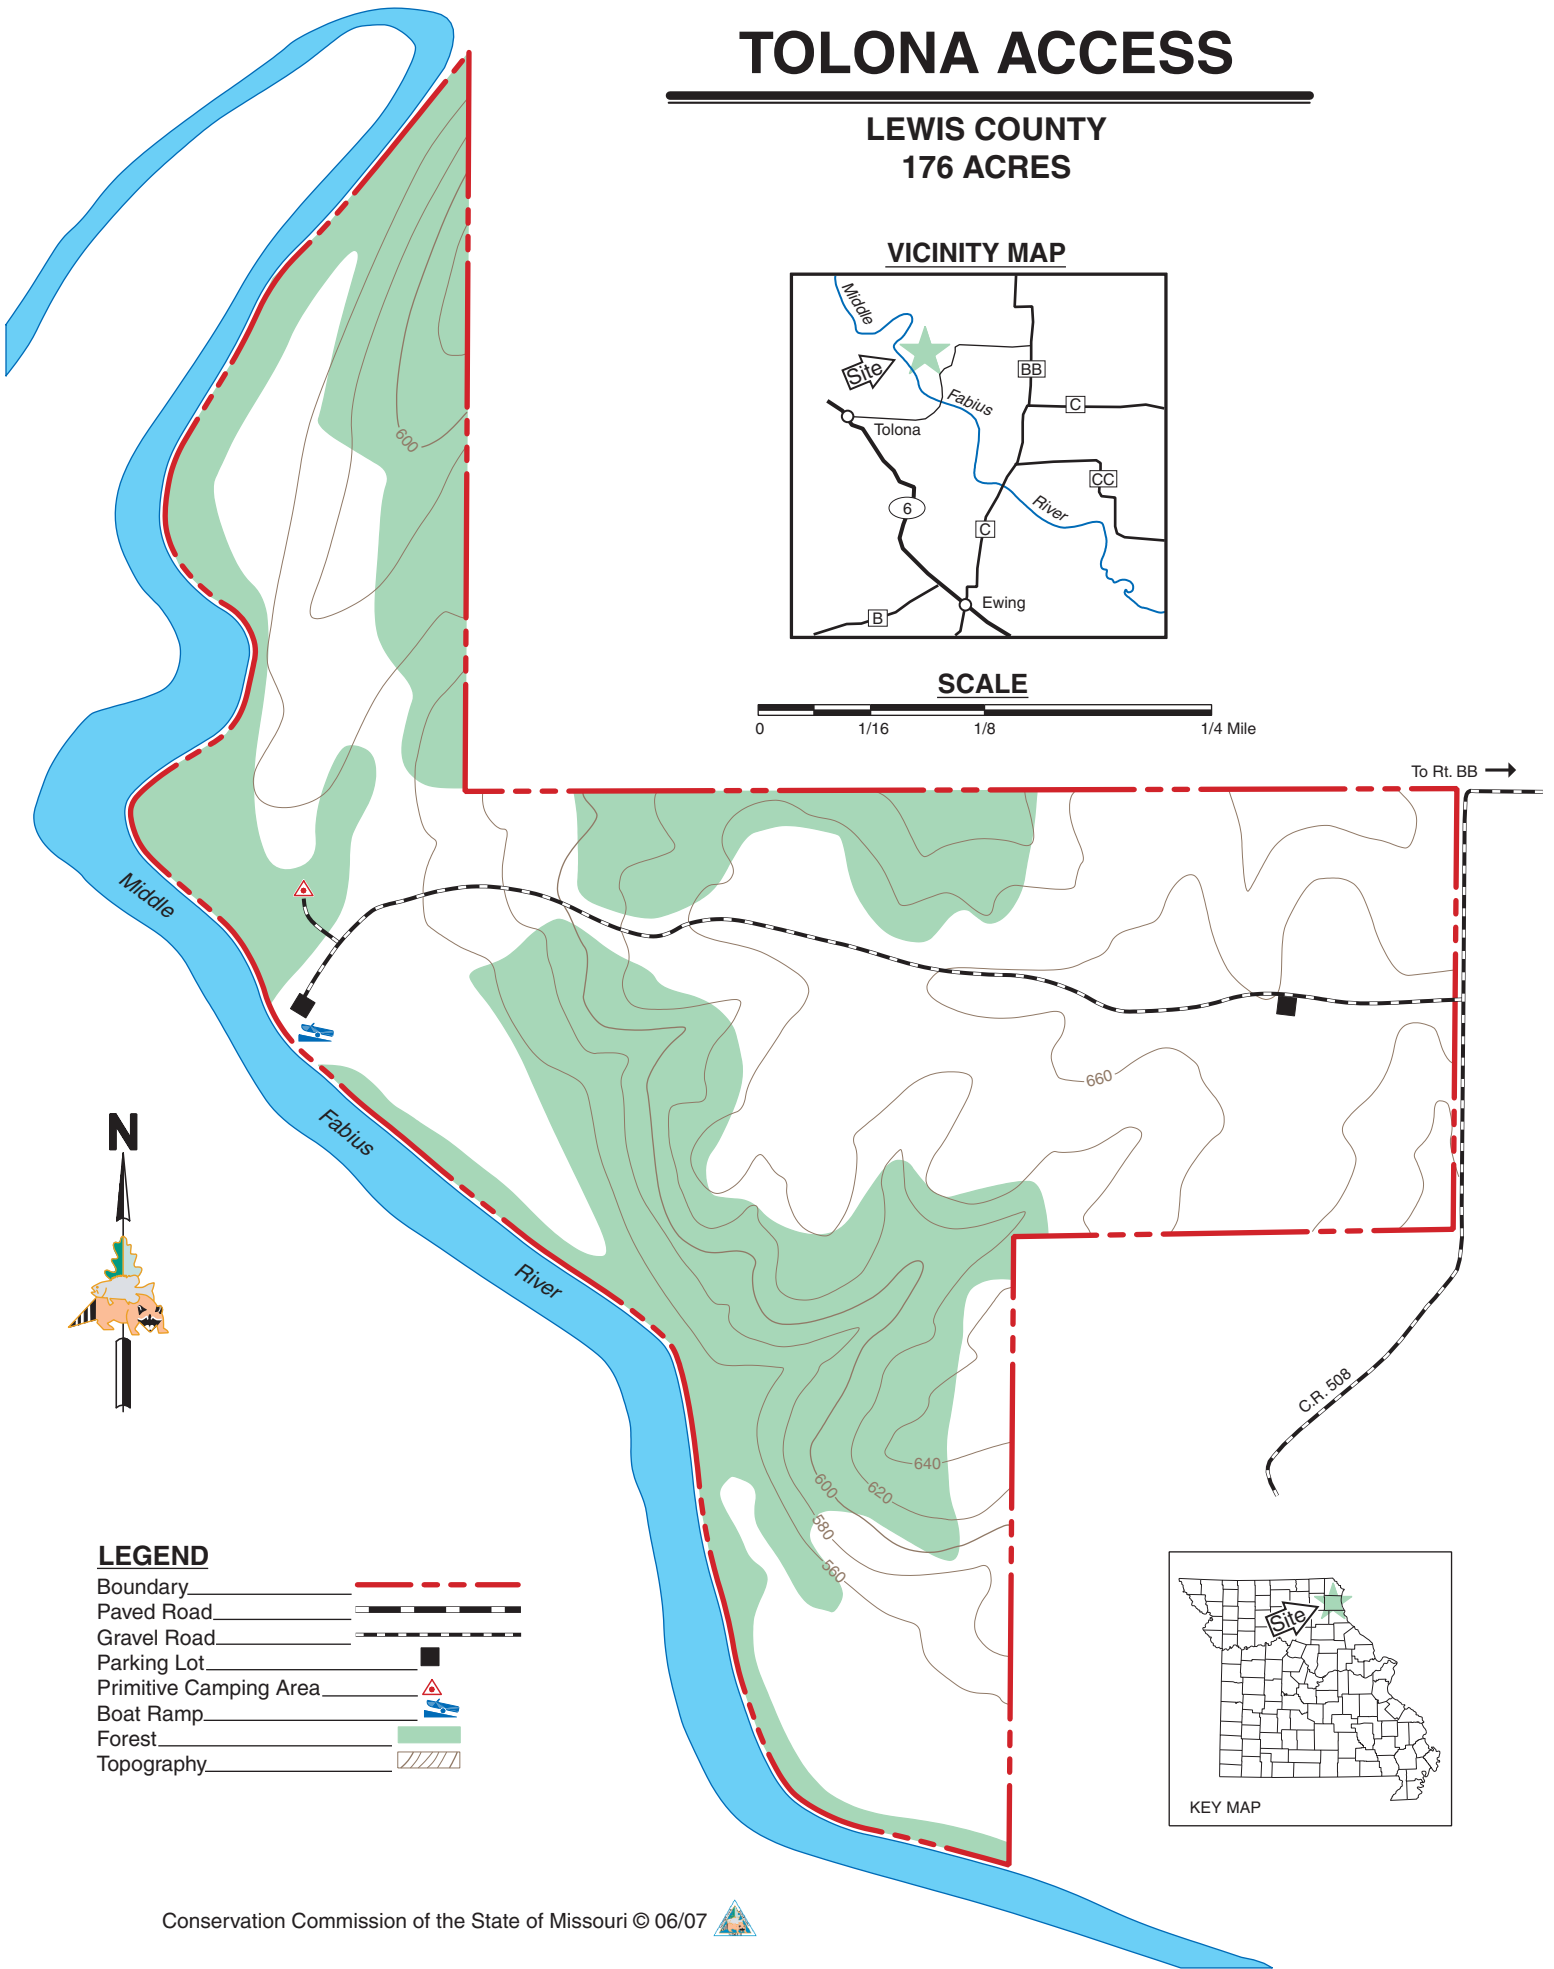

TOLONA ACCESS

LEWIS COUNTY
176 ACRES

VICINITY MAP

SCALE

LEGEND

- Boundary
- Paved Road
- Gravel Road
- Parking Lot
- Primitive Camping Area
- Boat Ramp
- Forest
- Topography