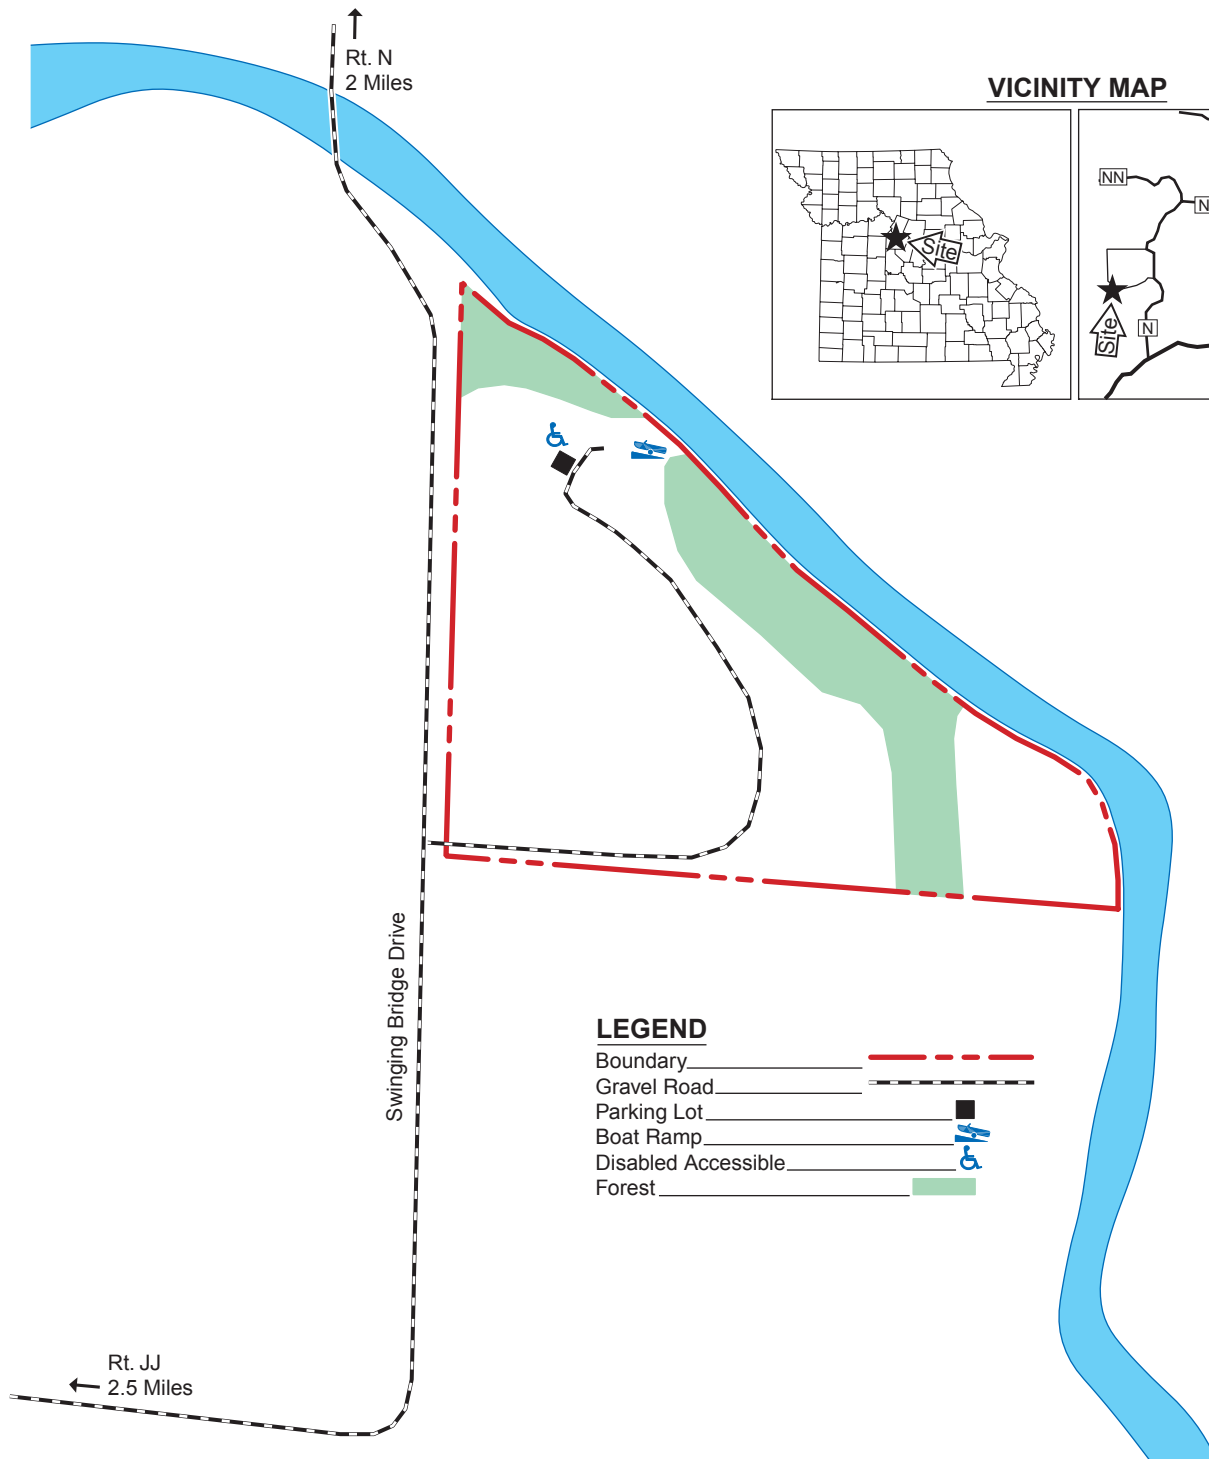

SWINGING BRIDGE ACCESS

COOPER COUNTY
25 ACRES

SCALE

VICINITY MAP

LEGEND

- Boundary
- Gravel Road
- Parking Lot
- Boat Ramp
- Disabled Accessible
- Forest