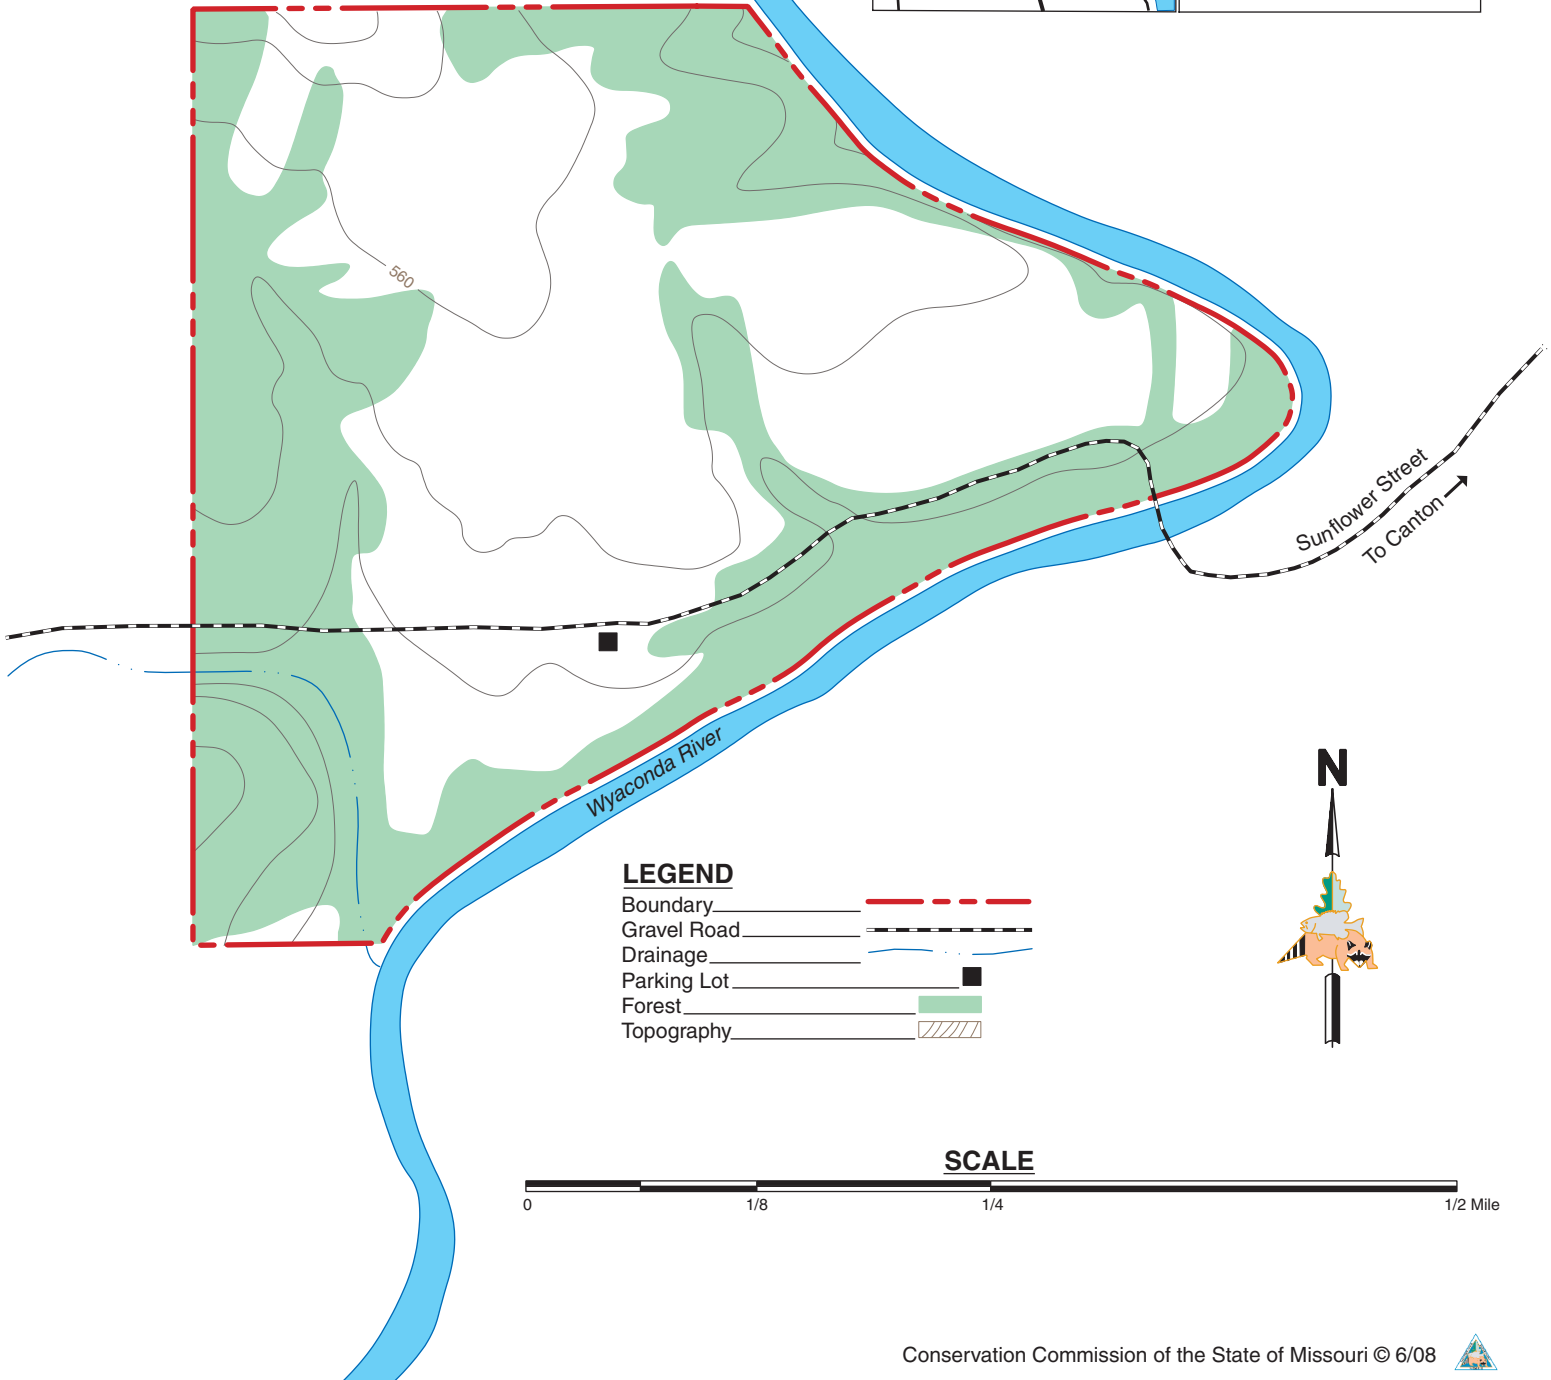

# SUNNYSIDE SCHOOL ACCESS

LEWIS COUNTY  
120 ACRES

## VICINITY MAP

### LEGEND

Boundary	
Gravel Road	
Drainage	
Parking Lot	
Forest	
Topography	

### SCALE