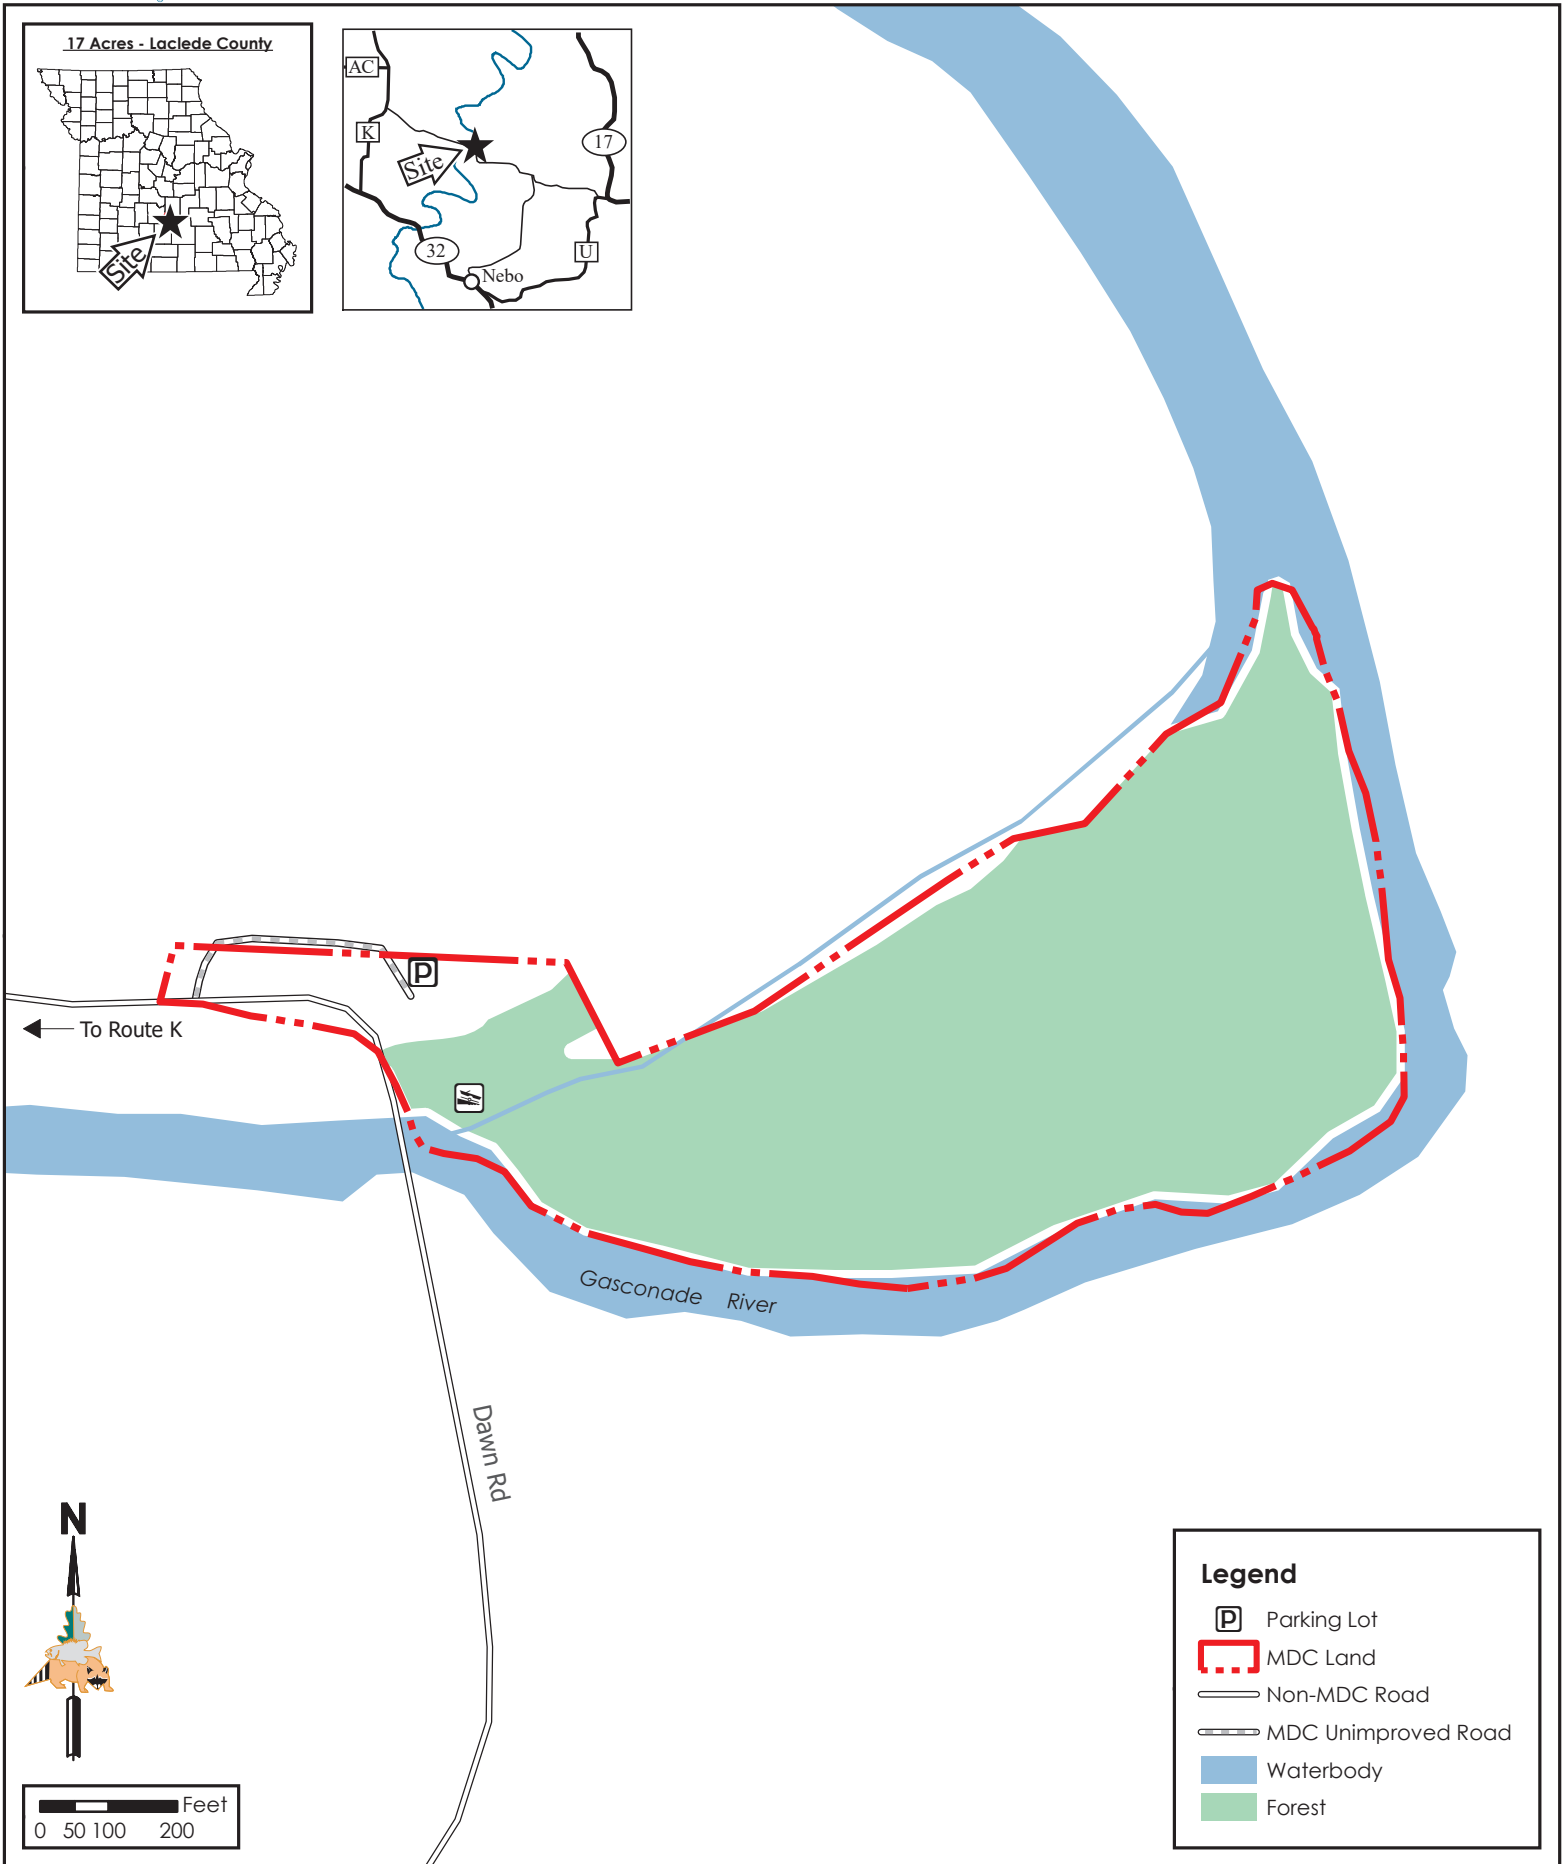

Adams (Anna M) Access

Conservation Commission of the State of Missouri ©

Last Updated - 8/1/2019

Legend

- Parking Lot
- MDC Land
- Non-MDC Road
- MDC Unimproved Road
- Waterbody
- Forest

MAP DISCLAIMER: Although all data in this map have been compiled by the Missouri Department of Conservation, no warranty, expressed or implied, is made by the department as to the accuracy of the data and related materials. The act of distribution shall not constitute any such warranty, and no responsibility is assumed by the department in the use of these data or related materials.