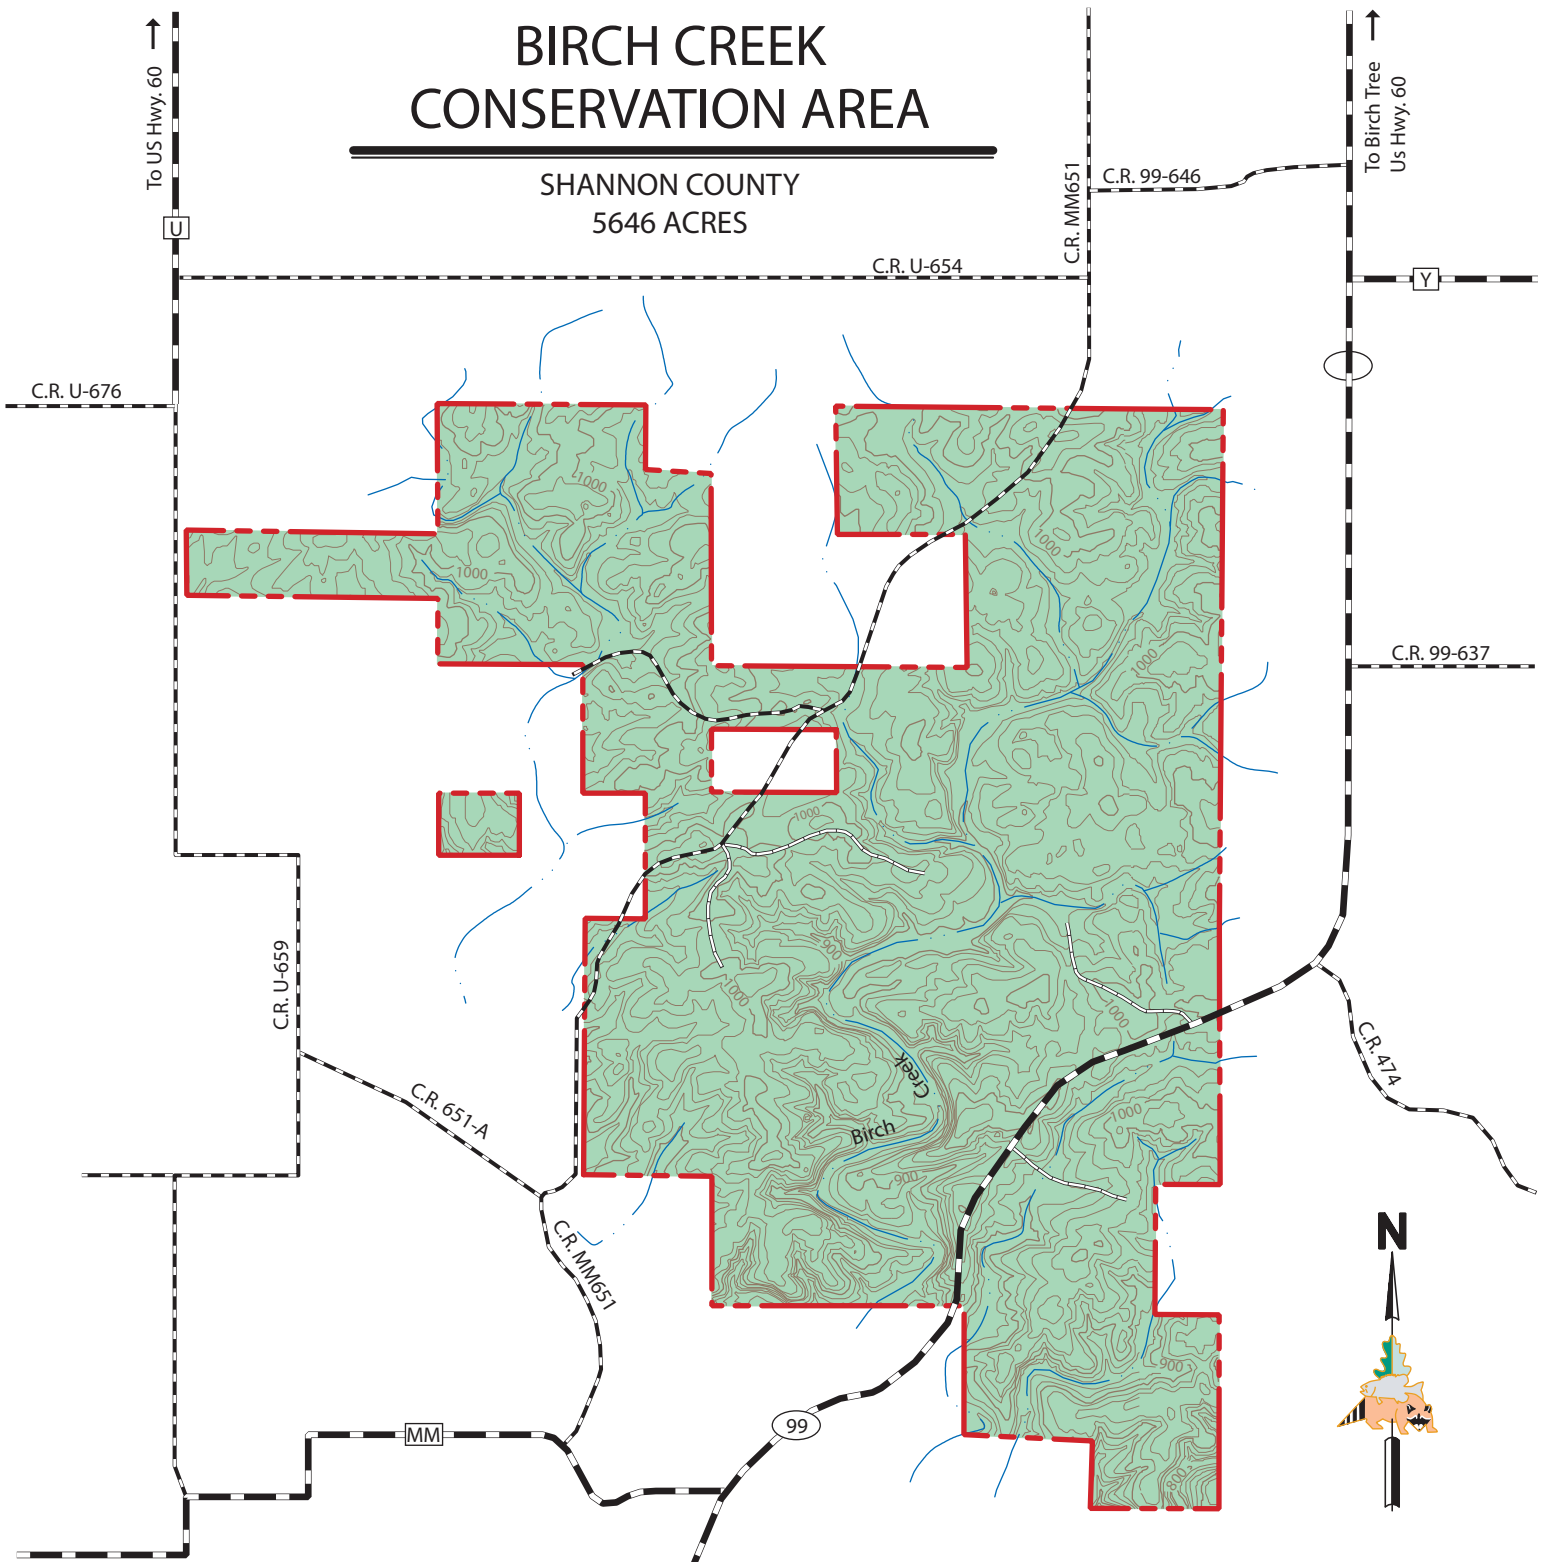

# BIRCH CREEK CONSERVATION AREA

SHANNON COUNTY  
5646 ACRES

## LEGEND

- Boundary
- Paved Road
- Gravel Road
- Unimproved Road
- Drainage
- Forest
- Topography

## VICINITY MAP