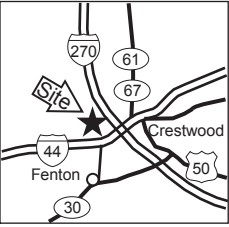

**SCALE**

0 1/16 1/8 Mile

POWDER VALLEY  
CONSERVATION  
NATURE  
CENTER

**VICINITY MAP**

KEY MAP

**LEGEND**

- Boundary
- Interior Road
- Paved Road
- Secondary Paved Road
- Bluff Creek Trail
- Disabled Accessible Loop
- Main Lot Trail
- Spur Trail
- Drainage
- Parking Lot
- Privy
- Pavilion
- Picnic Area
- Disabled Accessible
- Forest
- Topography

**EMMENEGER  
NATURE PARK  
AND  
POSSUM WOODS  
CONSERVATION AREA**

ST. LOUIS COUNTY