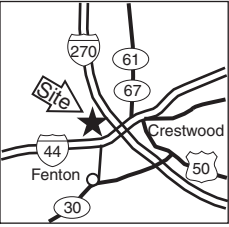

SCALE

0 1/16 1/8 Mile

POWDER VALLEY
CONSERVATION
NATURE
CENTER

VICINITY MAP

KEY MAP

LEGEND

- Boundary
- Interior Road
- Paved Road
- Secondary Paved Road
- Bluff Creek Trail
- Disabled Accessible Loop
- Main Lot Trail
- Spur Trail
- Drainage
- Parking Lot
- Privy
- Pavilion
- Picnic Area
- Disabled Accessible
- Forest
- Topography

**EMMENEGER
NATURE PARK
AND
POSSUM WOODS
CONSERVATION AREA**

ST. LOUIS COUNTY