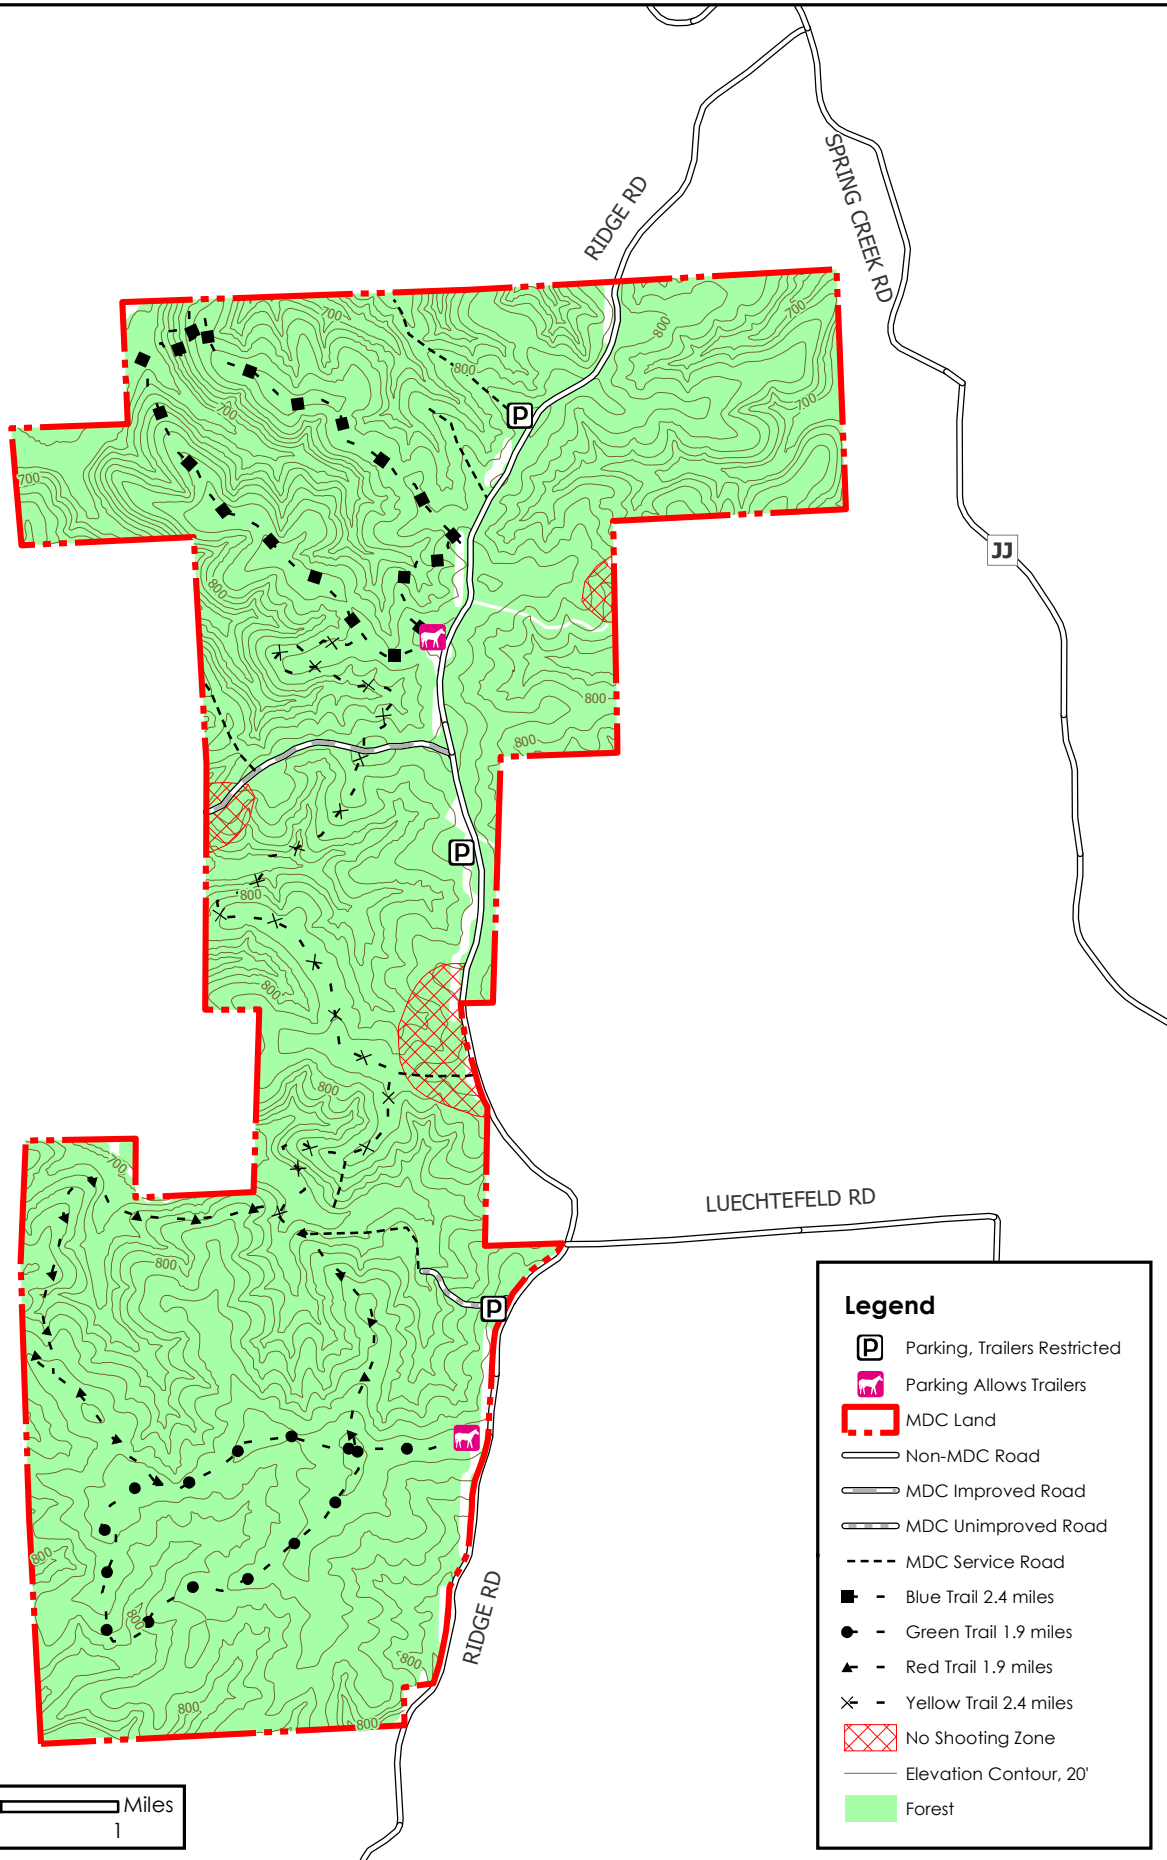

Long Ridge Conservation Area

Conservation Commission of the State of Missouri ©

Last Updated - 4/28/2020

Legend

- Parking, Trailers Restricted
- Parking Allows Trailers
- MDC Land
- Non-MDC Road
- MDC Improved Road
- MDC Unimproved Road
- MDC Service Road
- Blue Trail 2.4 miles
- Green Trail 1.9 miles
- Red Trail 1.9 miles
- Yellow Trail 2.4 miles
- No Shooting Zone
- Elevation Contour, 20'
- Forest

MAP DISCLAIMER: Although all data in this map have been compiled by the Missouri Department of Conservation, no warranty, expressed or implied, is made by the department as to the accuracy of the data and related materials. The act of distribution shall not constitute any such warranty, and no responsibility is assumed by the department in the use of these data or related materials.