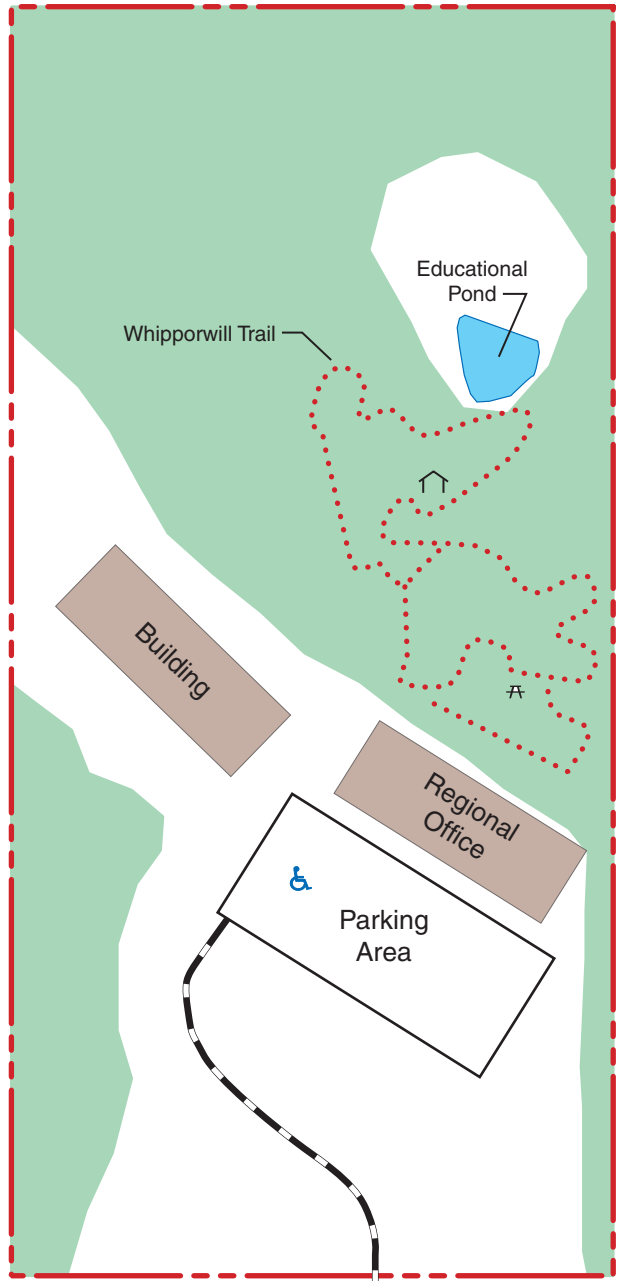

OZARK REGIONAL OFFICE

HOWELL COUNTY
20 ACRES

VICINITY MAP

SCALE

N

St. Louis Street

LEGEND

- Boundary ———— - - - - -
- Paved Road ———— - - - - -
- Disabled Accessible ———— ♿
- Forest ———— ■
- Hiking Trail ———— ·····
- Picnic Tables ———— ♯
- Outdoor Classroom ———— ⌒

160

17

Joe Jones Blvd.

WEST PLAINS

N. Howell Ave.