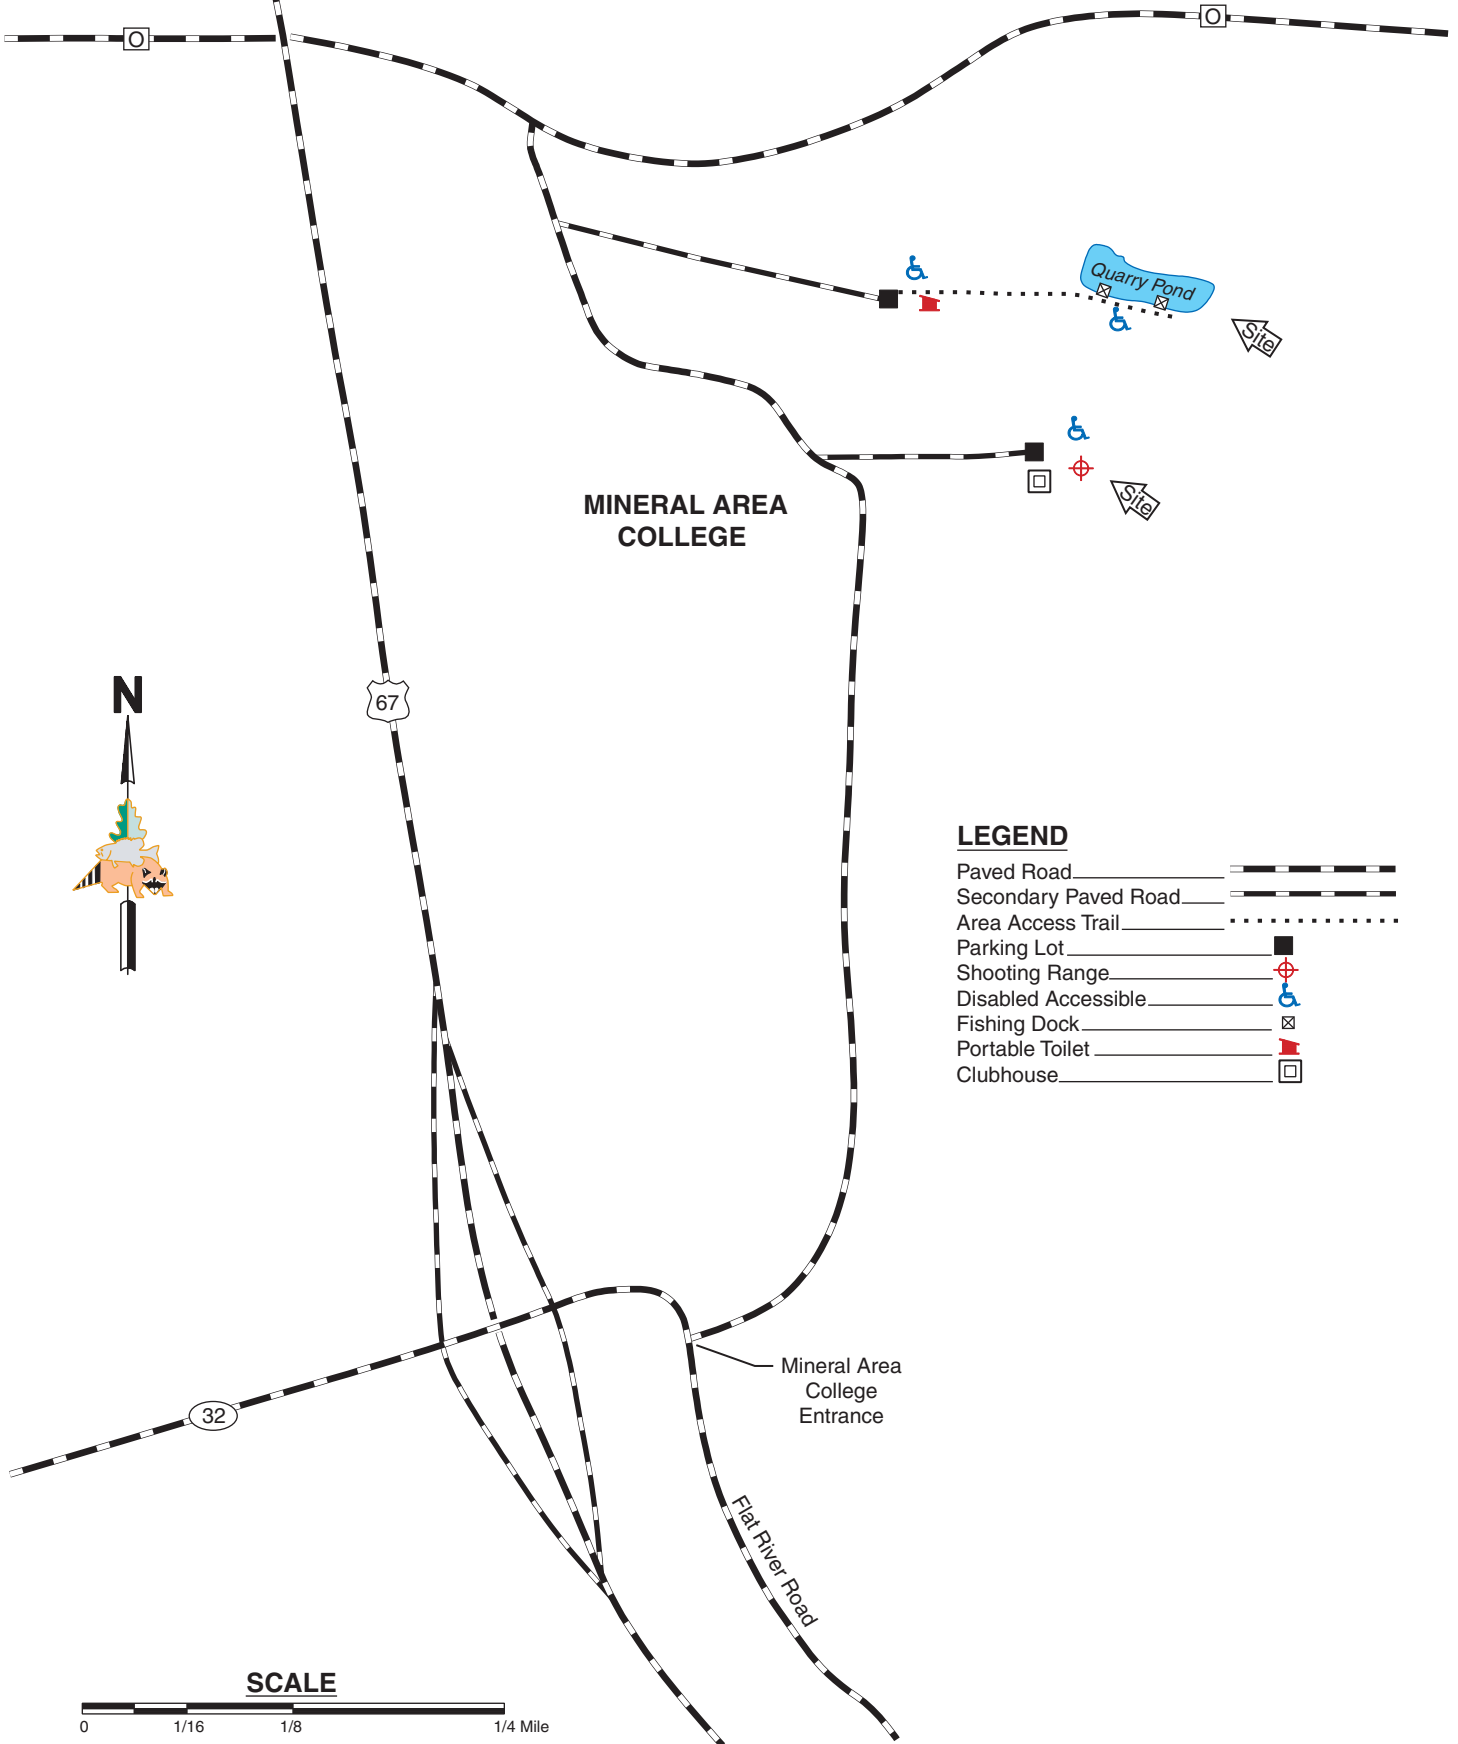

# MINERAL AREA COLLEGE RANGE AND QUARRY POND

ST. FRANCOIS COUNTY

## LEGEND

- Paved Road \_\_\_\_\_
- Secondary Paved Road \_\_\_\_\_
- Area Access Trail \_\_\_\_\_
- Parking Lot \_\_\_\_\_
- Shooting Range \_\_\_\_\_
- Disabled Accessible \_\_\_\_\_
- Fishing Dock \_\_\_\_\_
- Portable Toilet \_\_\_\_\_
- Clubhouse \_\_\_\_\_

## SCALE