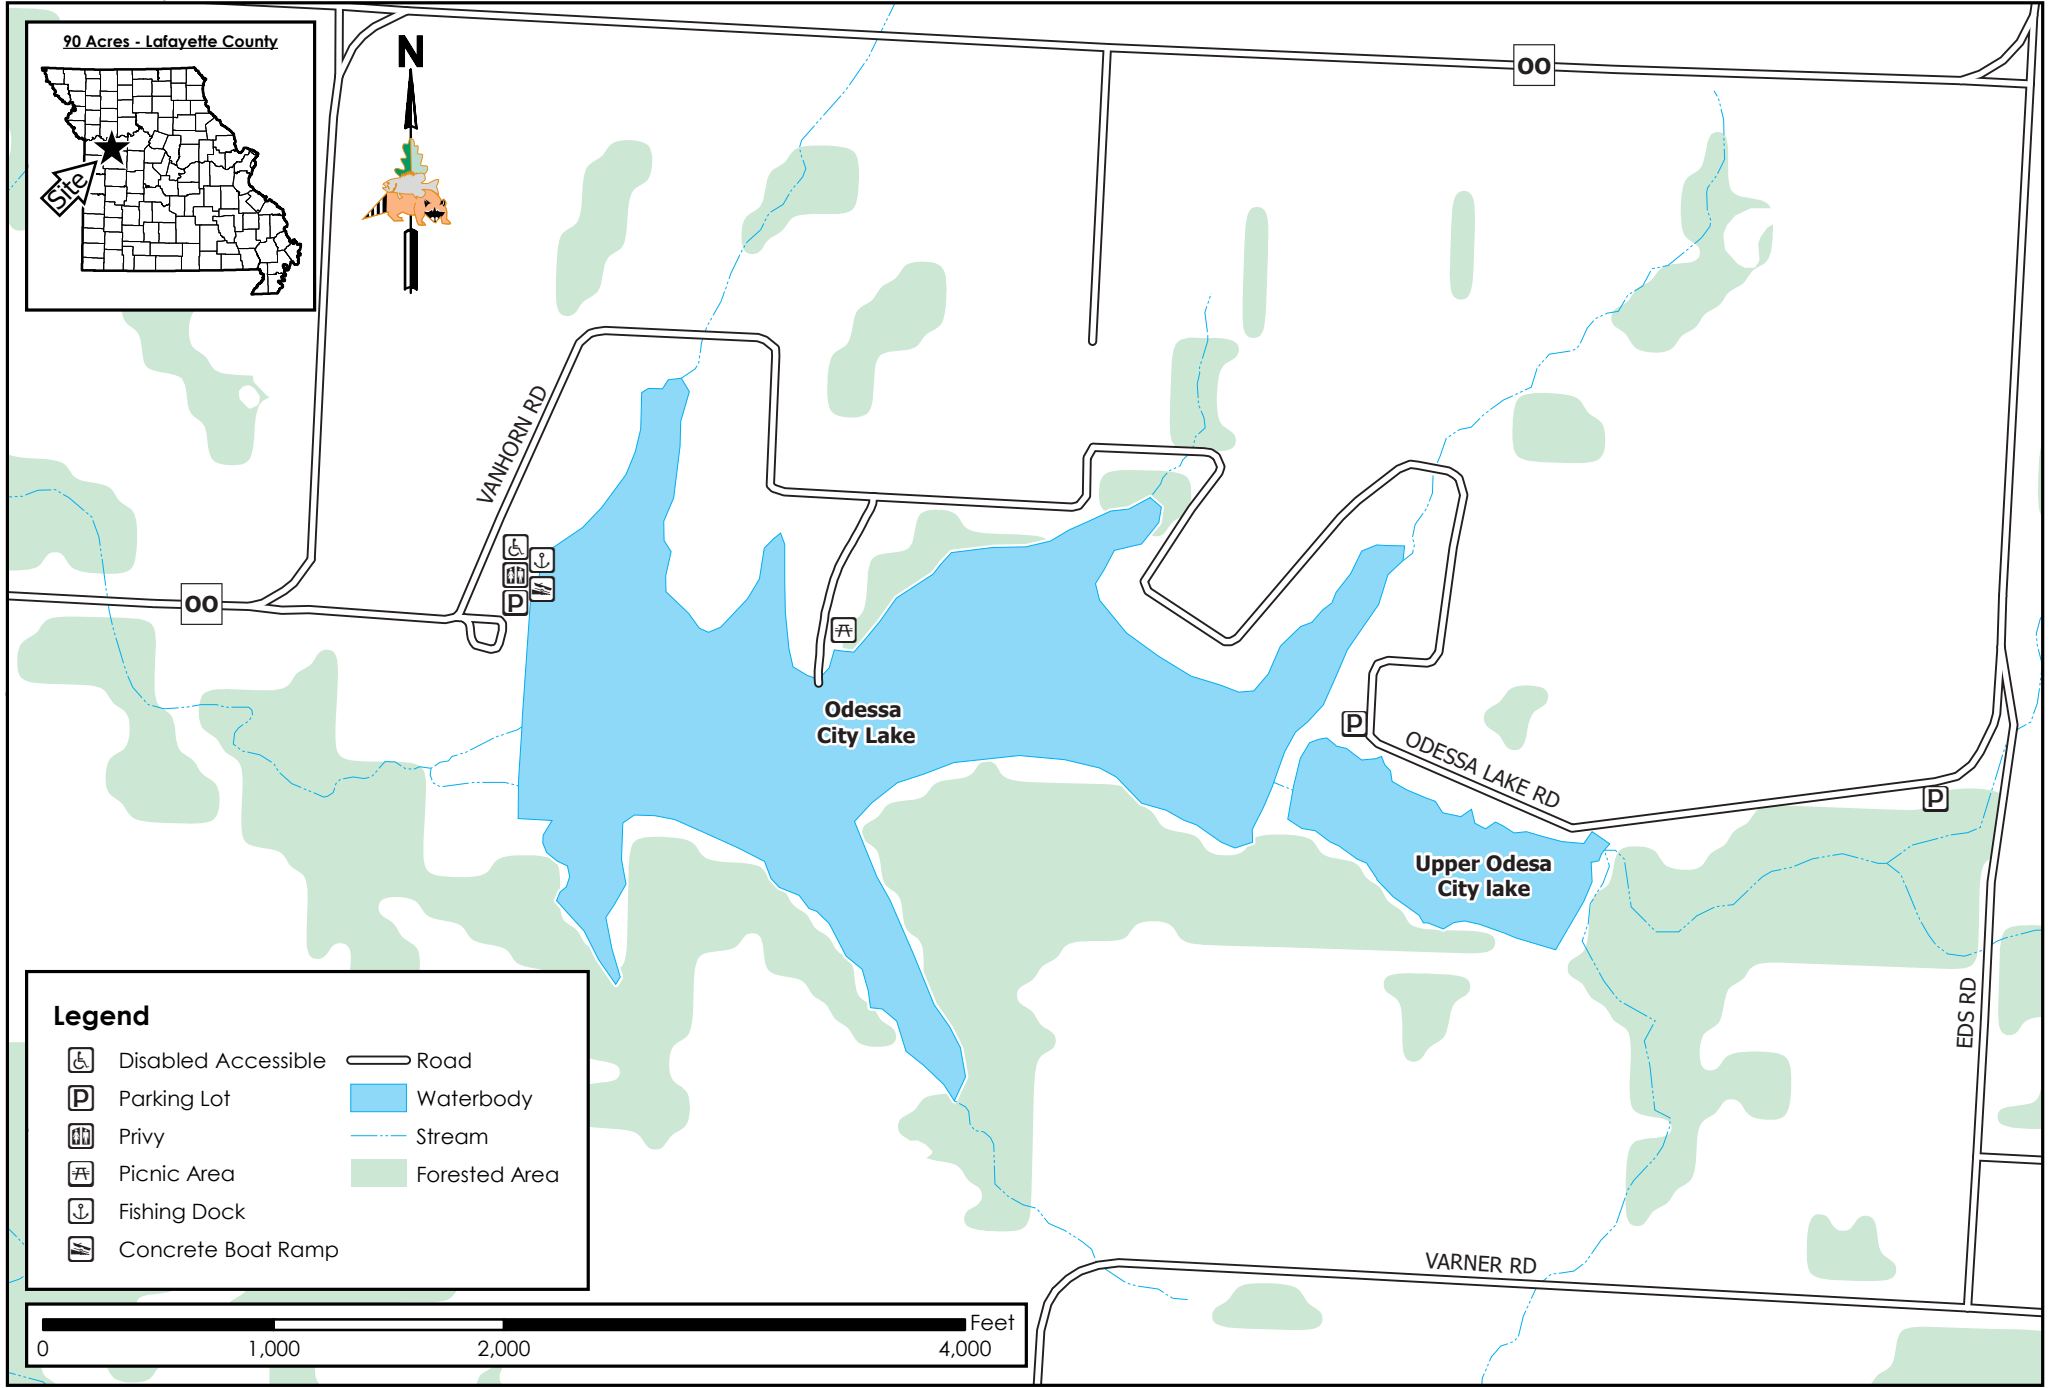

Odessa City Lake

Conservation Commission of the State of Missouri ©

Last Updated - 11/6/2018

Legend

	Disabled Accessible		Road
	Parking Lot		Waterbody
	Privy		Stream
	Picnic Area		Forested Area
	Fishing Dock		
	Concrete Boat Ramp		

MAP DISCLAIMER: Although all data in this map have been compiled by the Missouri Department of Conservation, no warranty, expressed or implied, is made by the department as to the accuracy of the data and related materials. The act of distribution shall not constitute any such warranty, and no responsibility is assumed by the department in the use of these data or related materials.