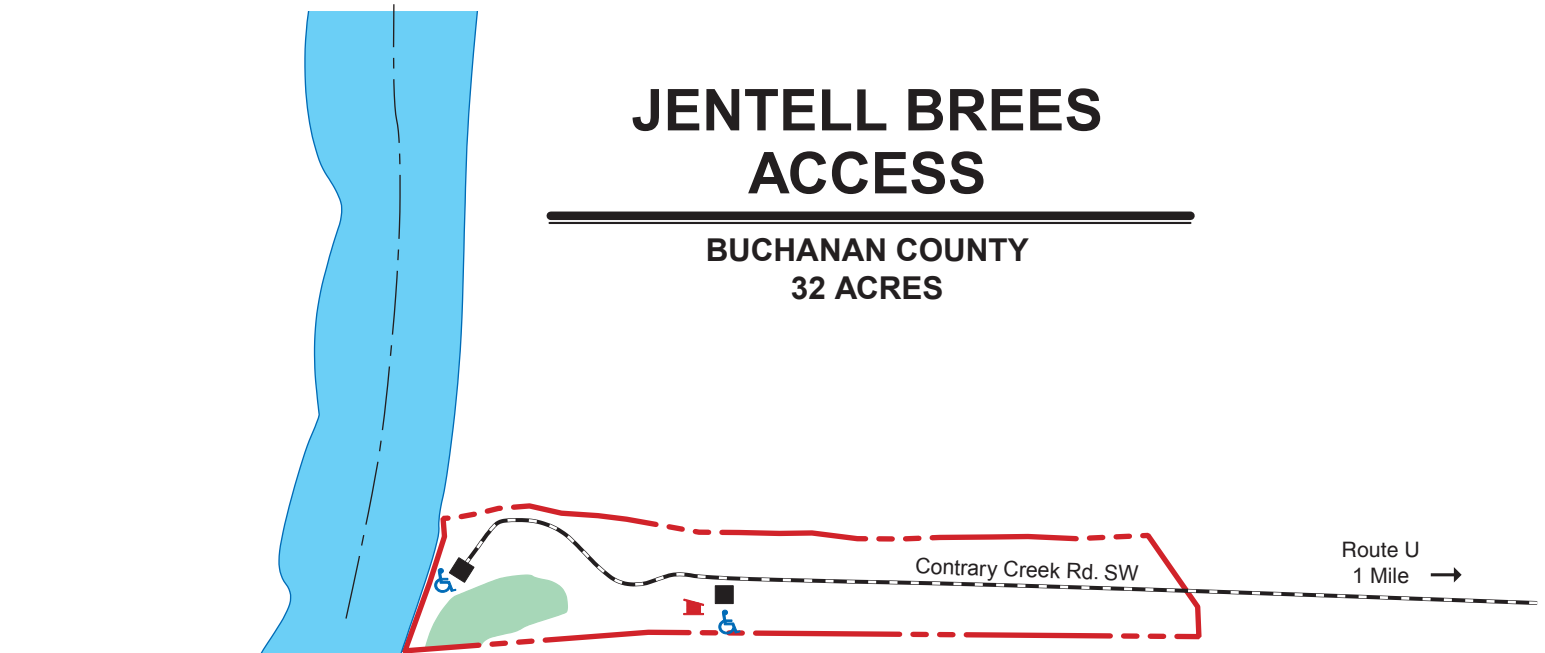

JENTELL BREES ACCESS

BUCHANAN COUNTY
32 ACRES

LEGEND

- Boundary
- Gravel Road
- Parking Lot
- Privy
- Boat Ramp
- Disabled Accessible
- Forest

VICINITY MAP

KEY MAP

SCALE