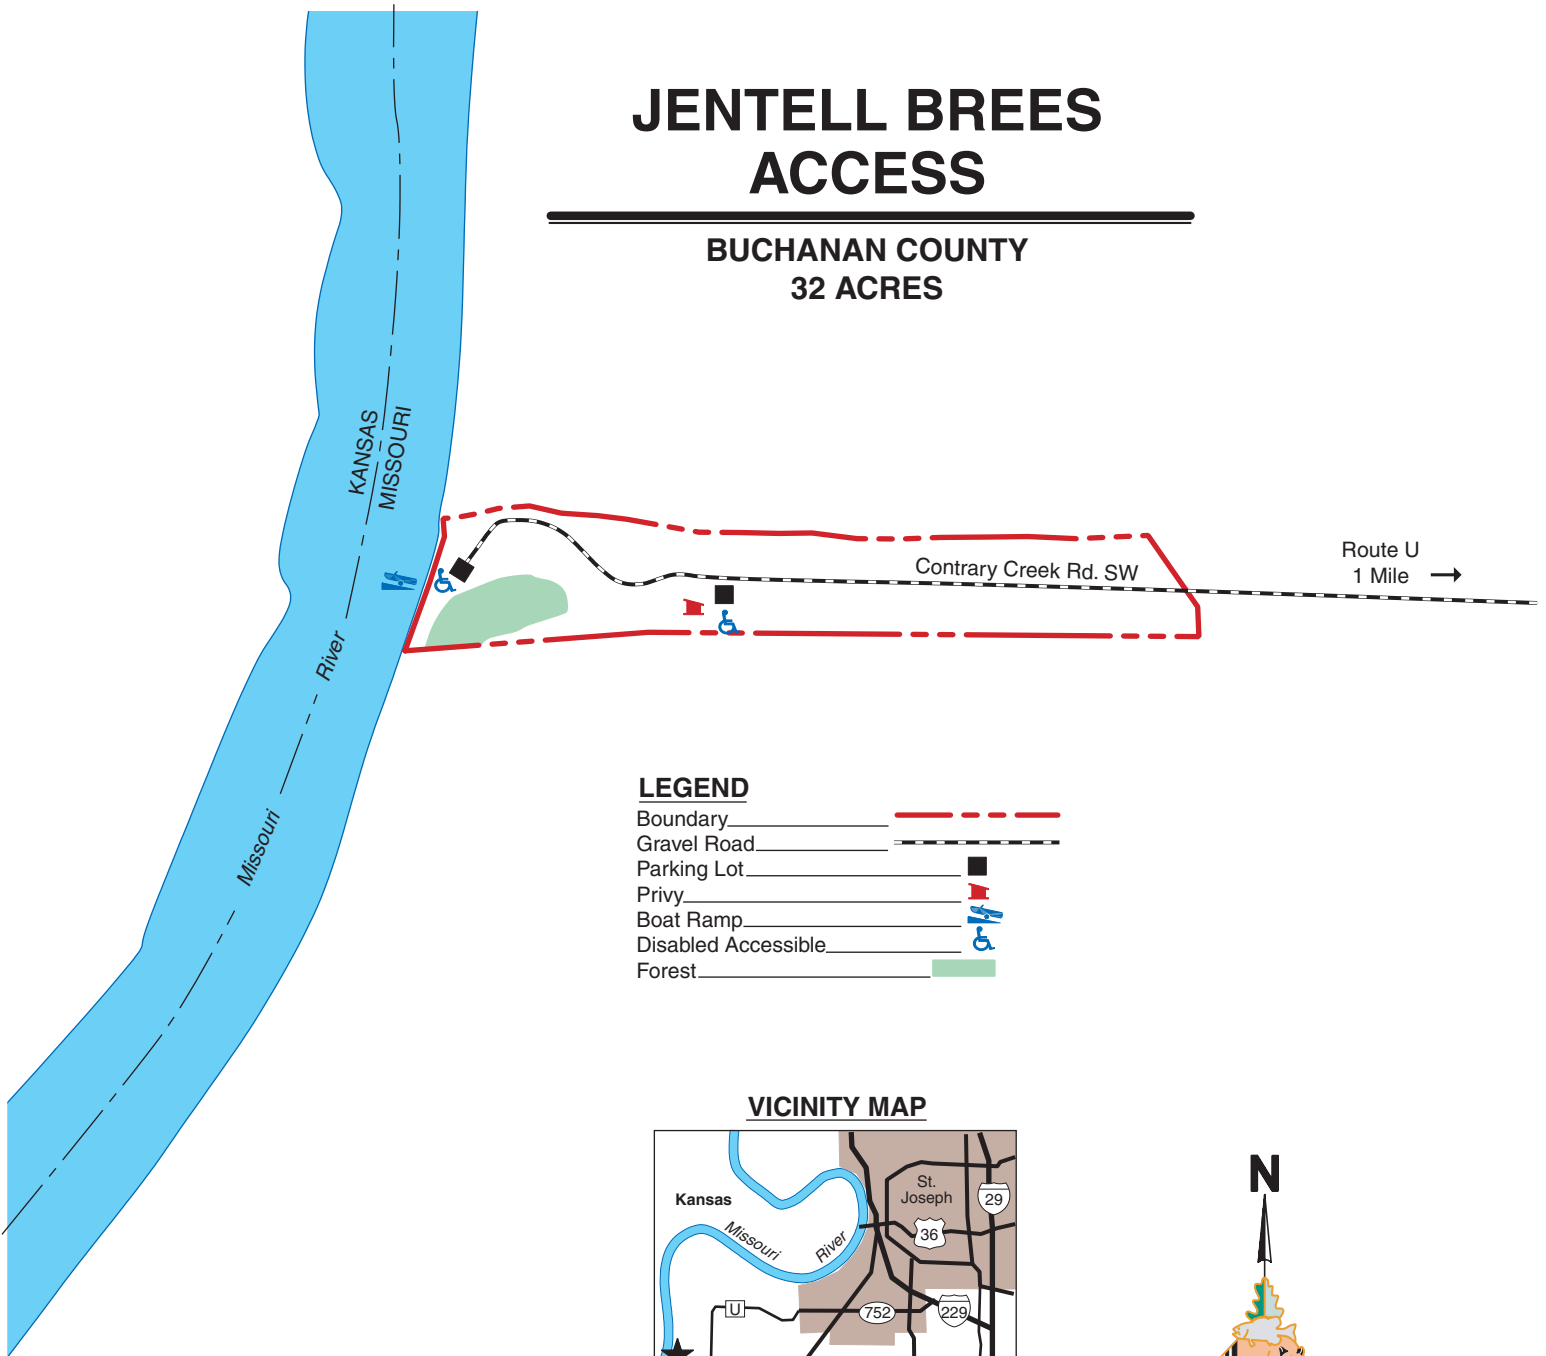

JENTELL BREES ACCESS

BUCHANAN COUNTY
32 ACRES

LEGEND

- Boundary
- Gravel Road
- Parking Lot
- Privy
- Boat Ramp
- Disabled Accessible
- Forest

VICINITY MAP

SCALE