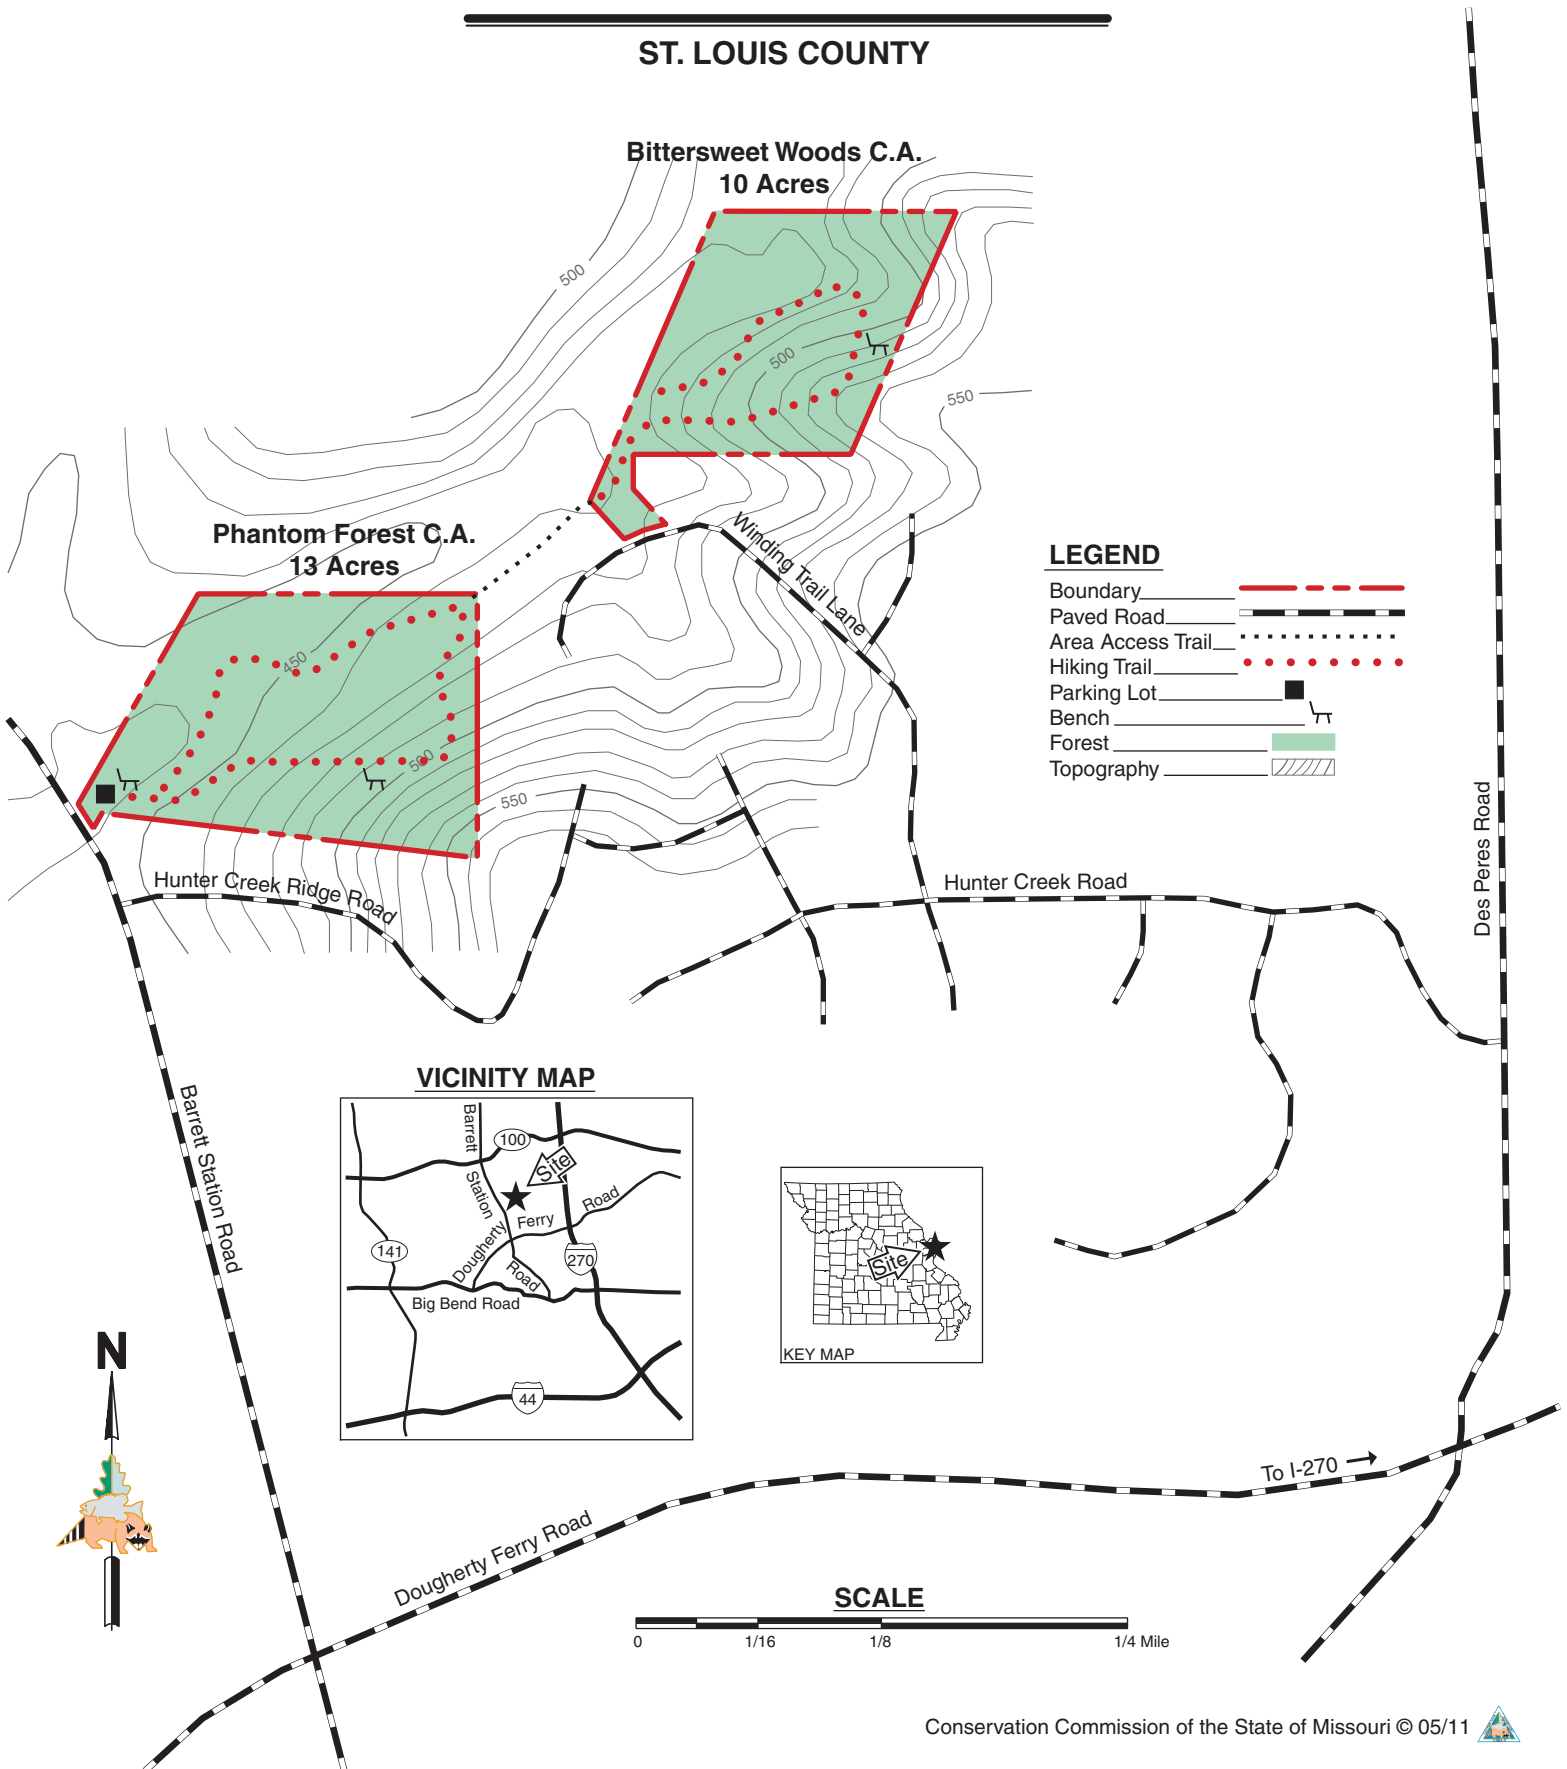

PHANTOM FOREST and BITTERSWEET WOODS CONSERVATION AREA

ST. LOUIS COUNTY

LEGEND

- Boundary
- Paved Road
- Area Access Trail
- Hiking Trail
- Parking Lot
- Bench
- Forest
- Topography

VICINITY MAP

SCALE