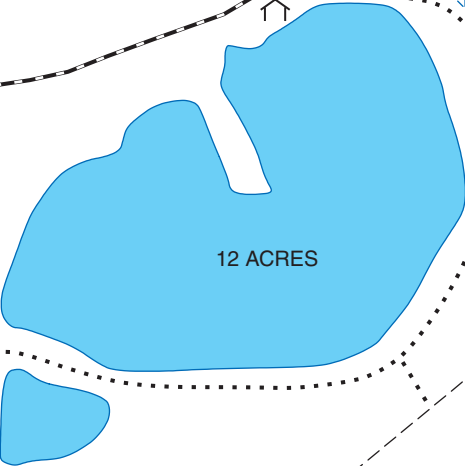

32nd St.

SEDALIA

To Hwy. 65 →

ARCHERY RANGE

CLOVER DELL PARK

PETTIS COUNTY

RESTROOM
CONCESSION

SOCCER FIELDS

LEGEND

- Paved Road 
- Gravel Road 
- Area Access Trail 
- Parking Lot 
- Privy 
- Pavilion 
- Disabled Accessible 

KATY TRAIL

SCALE