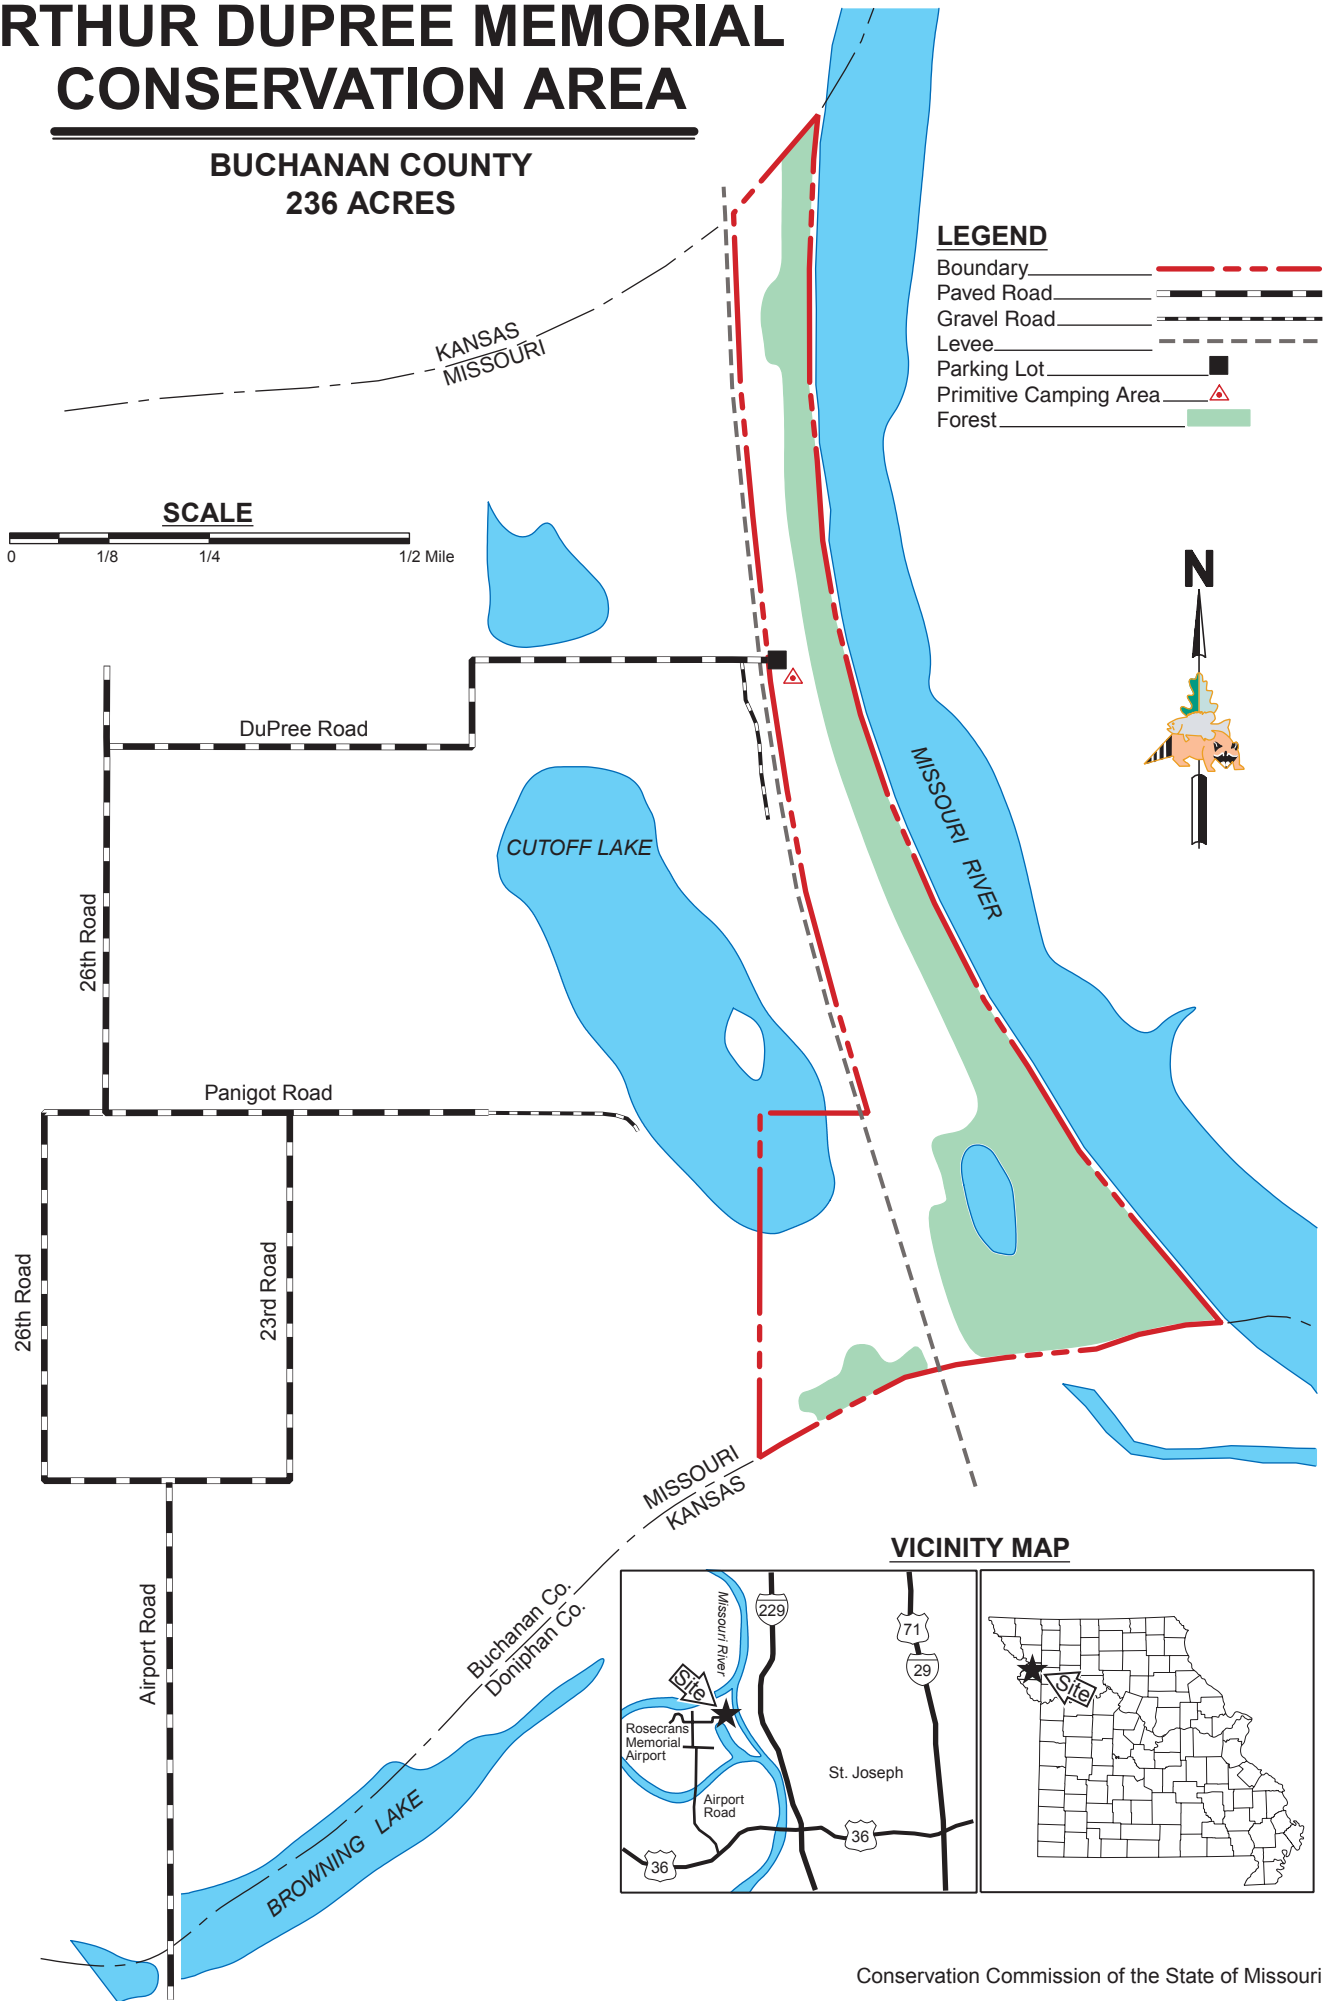

ARTHUR DUPREE MEMORIAL CONSERVATION AREA

BUCHANAN COUNTY
236 ACRES

LEGEND

- Boundary 
- Paved Road 
- Gravel Road 
- Levee 
- Parking Lot 
- Primitive Camping Area 
- Forest 

VICINITY MAP