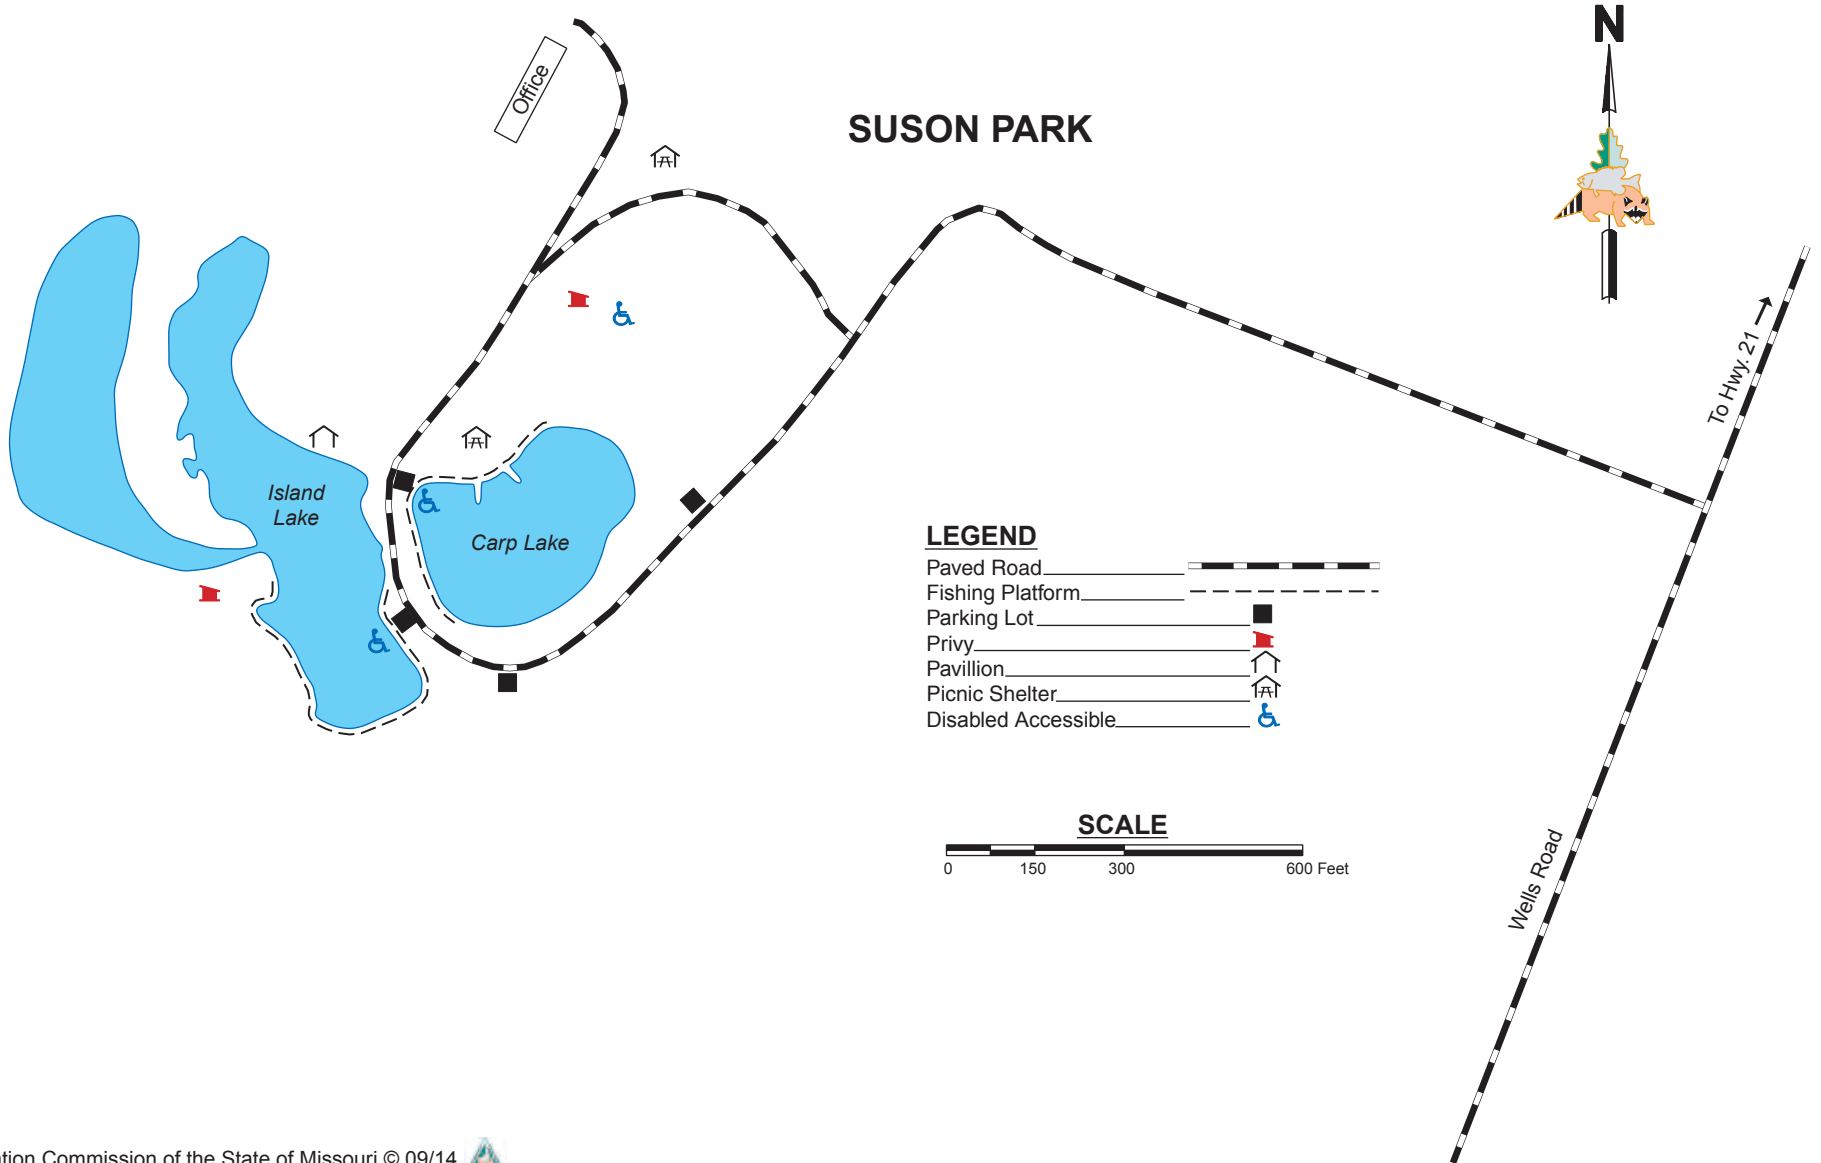

CARP LAKE ISLAND LAKE

ST. LOUIS COUNTY

LEGEND

- Paved Road _____
- Fishing Platform _____
- Parking Lot _____
- Privy _____
- Pavillion _____
- Picnic Shelter _____
- Disabled Accessible _____