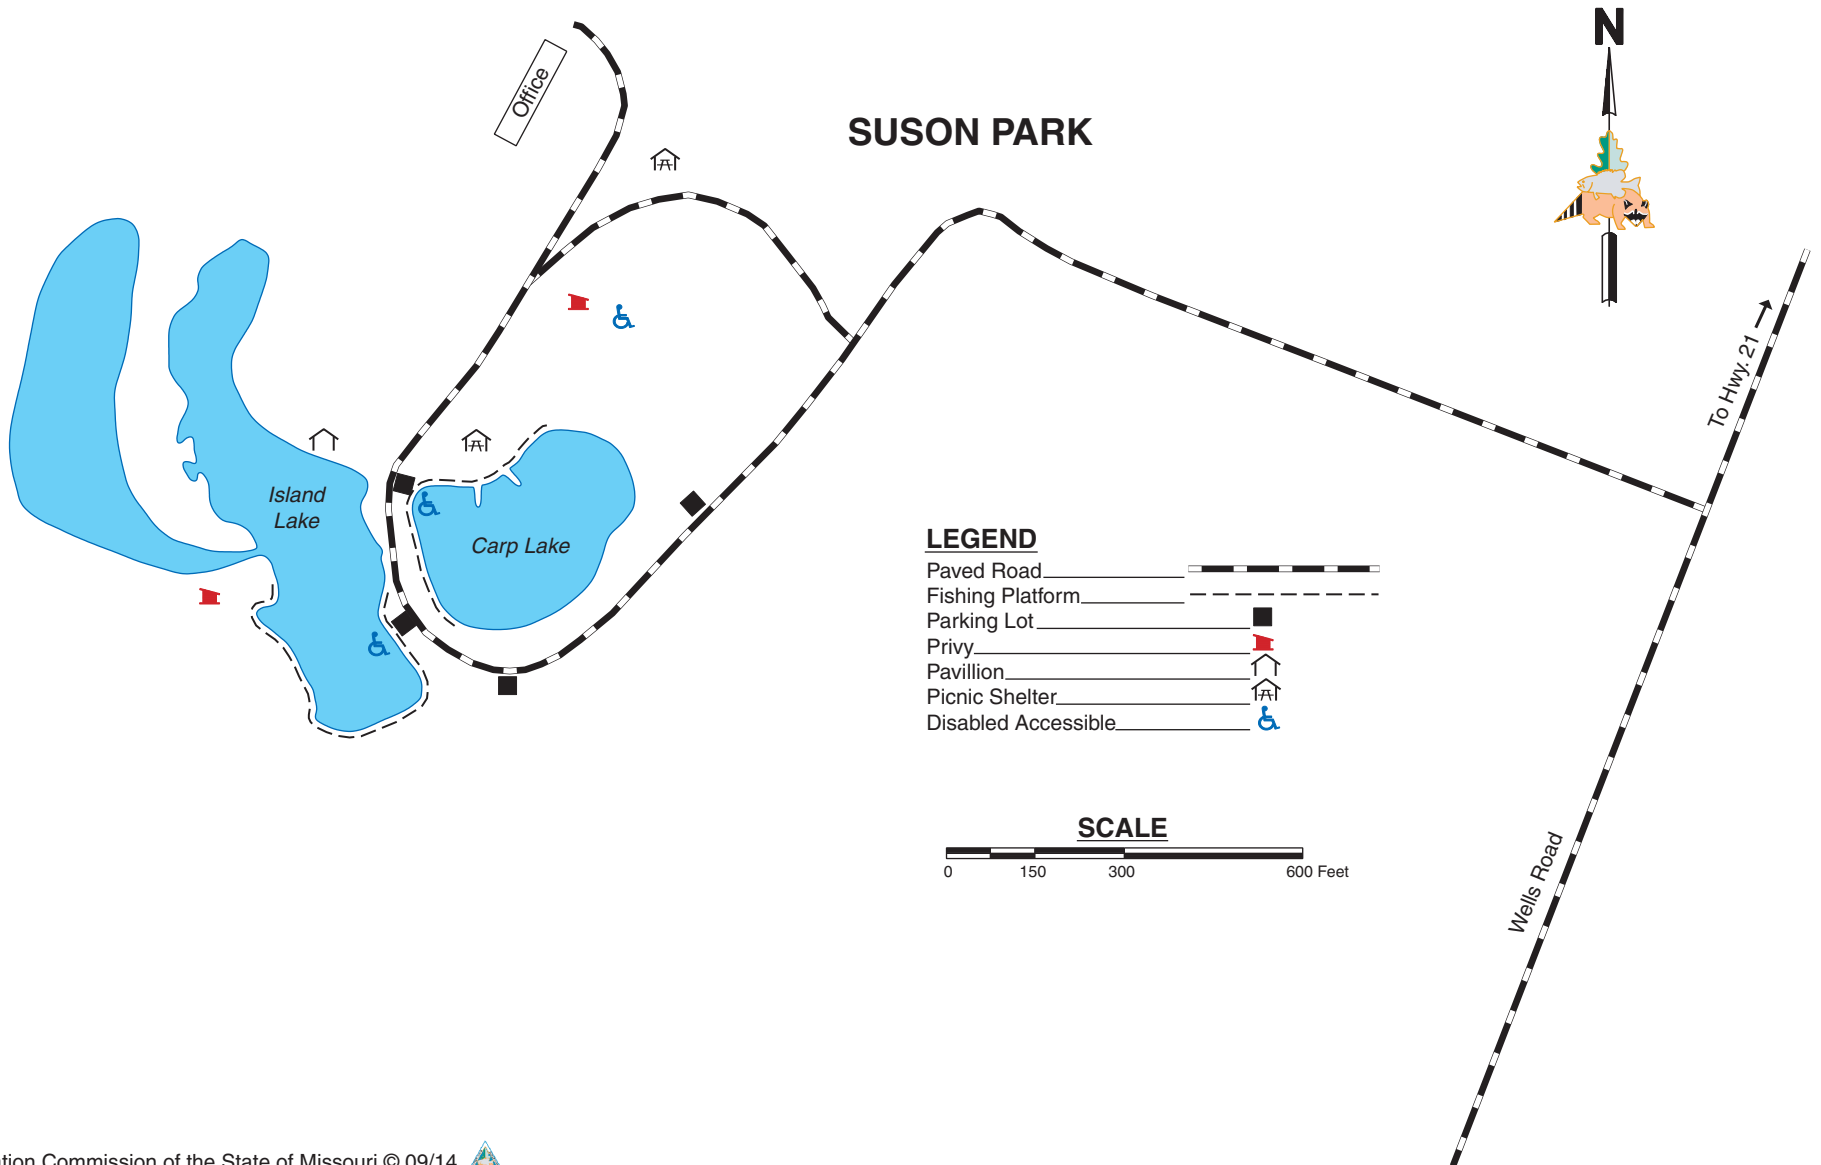

CARP LAKE ISLAND LAKE

ST. LOUIS COUNTY

LEGEND

- Paved Road _____
- Fishing Platform _____
- Parking Lot _____
- Privy _____
- Pavillion _____
- Picnic Shelter _____
- Disabled Accessible _____

SCALE

0 150 300 600 Feet