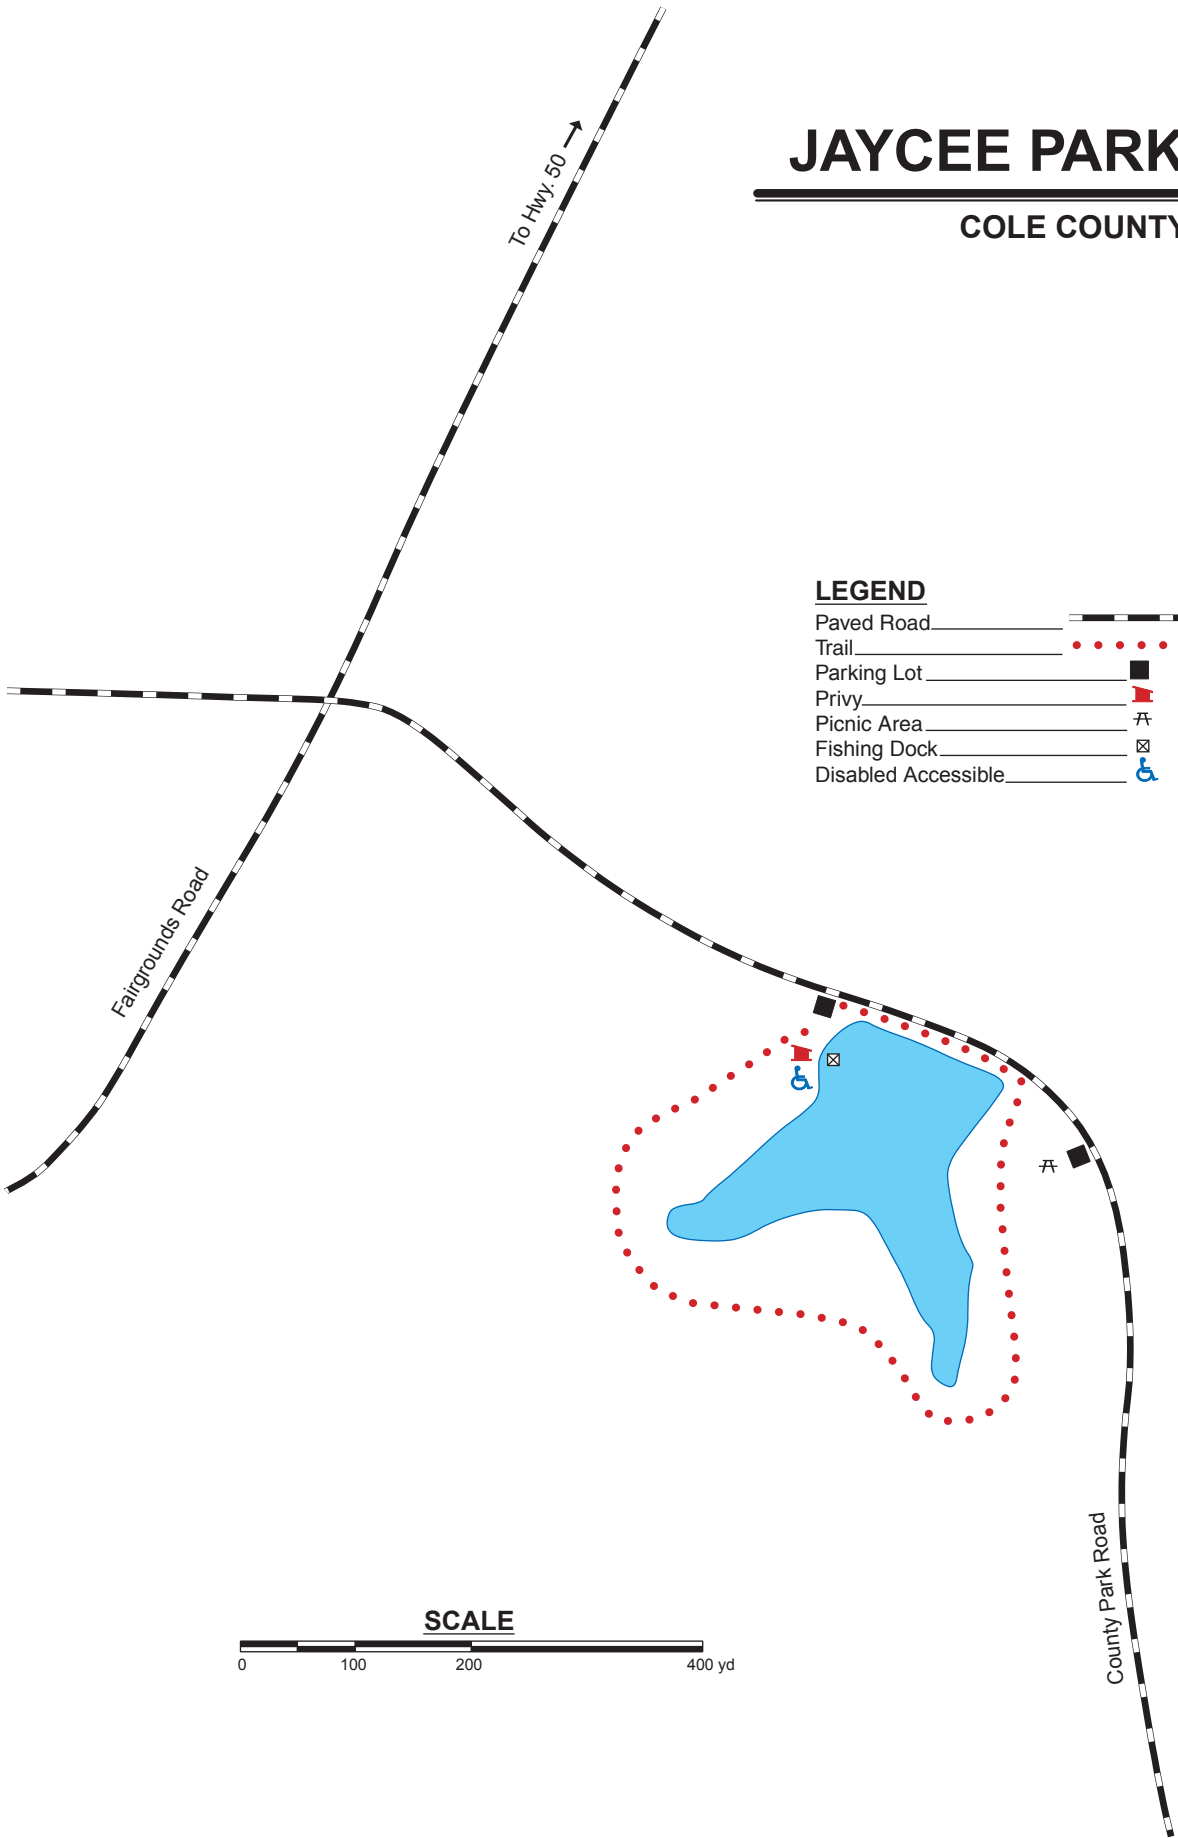

# JAYCEE PARK LAKE

COLE COUNTY

### LEGEND

- Paved Road 
- Trail 
- Parking Lot 
- Privy 
- Picnic Area 
- Fishing Dock 
- Disabled Accessible 

### SCALE