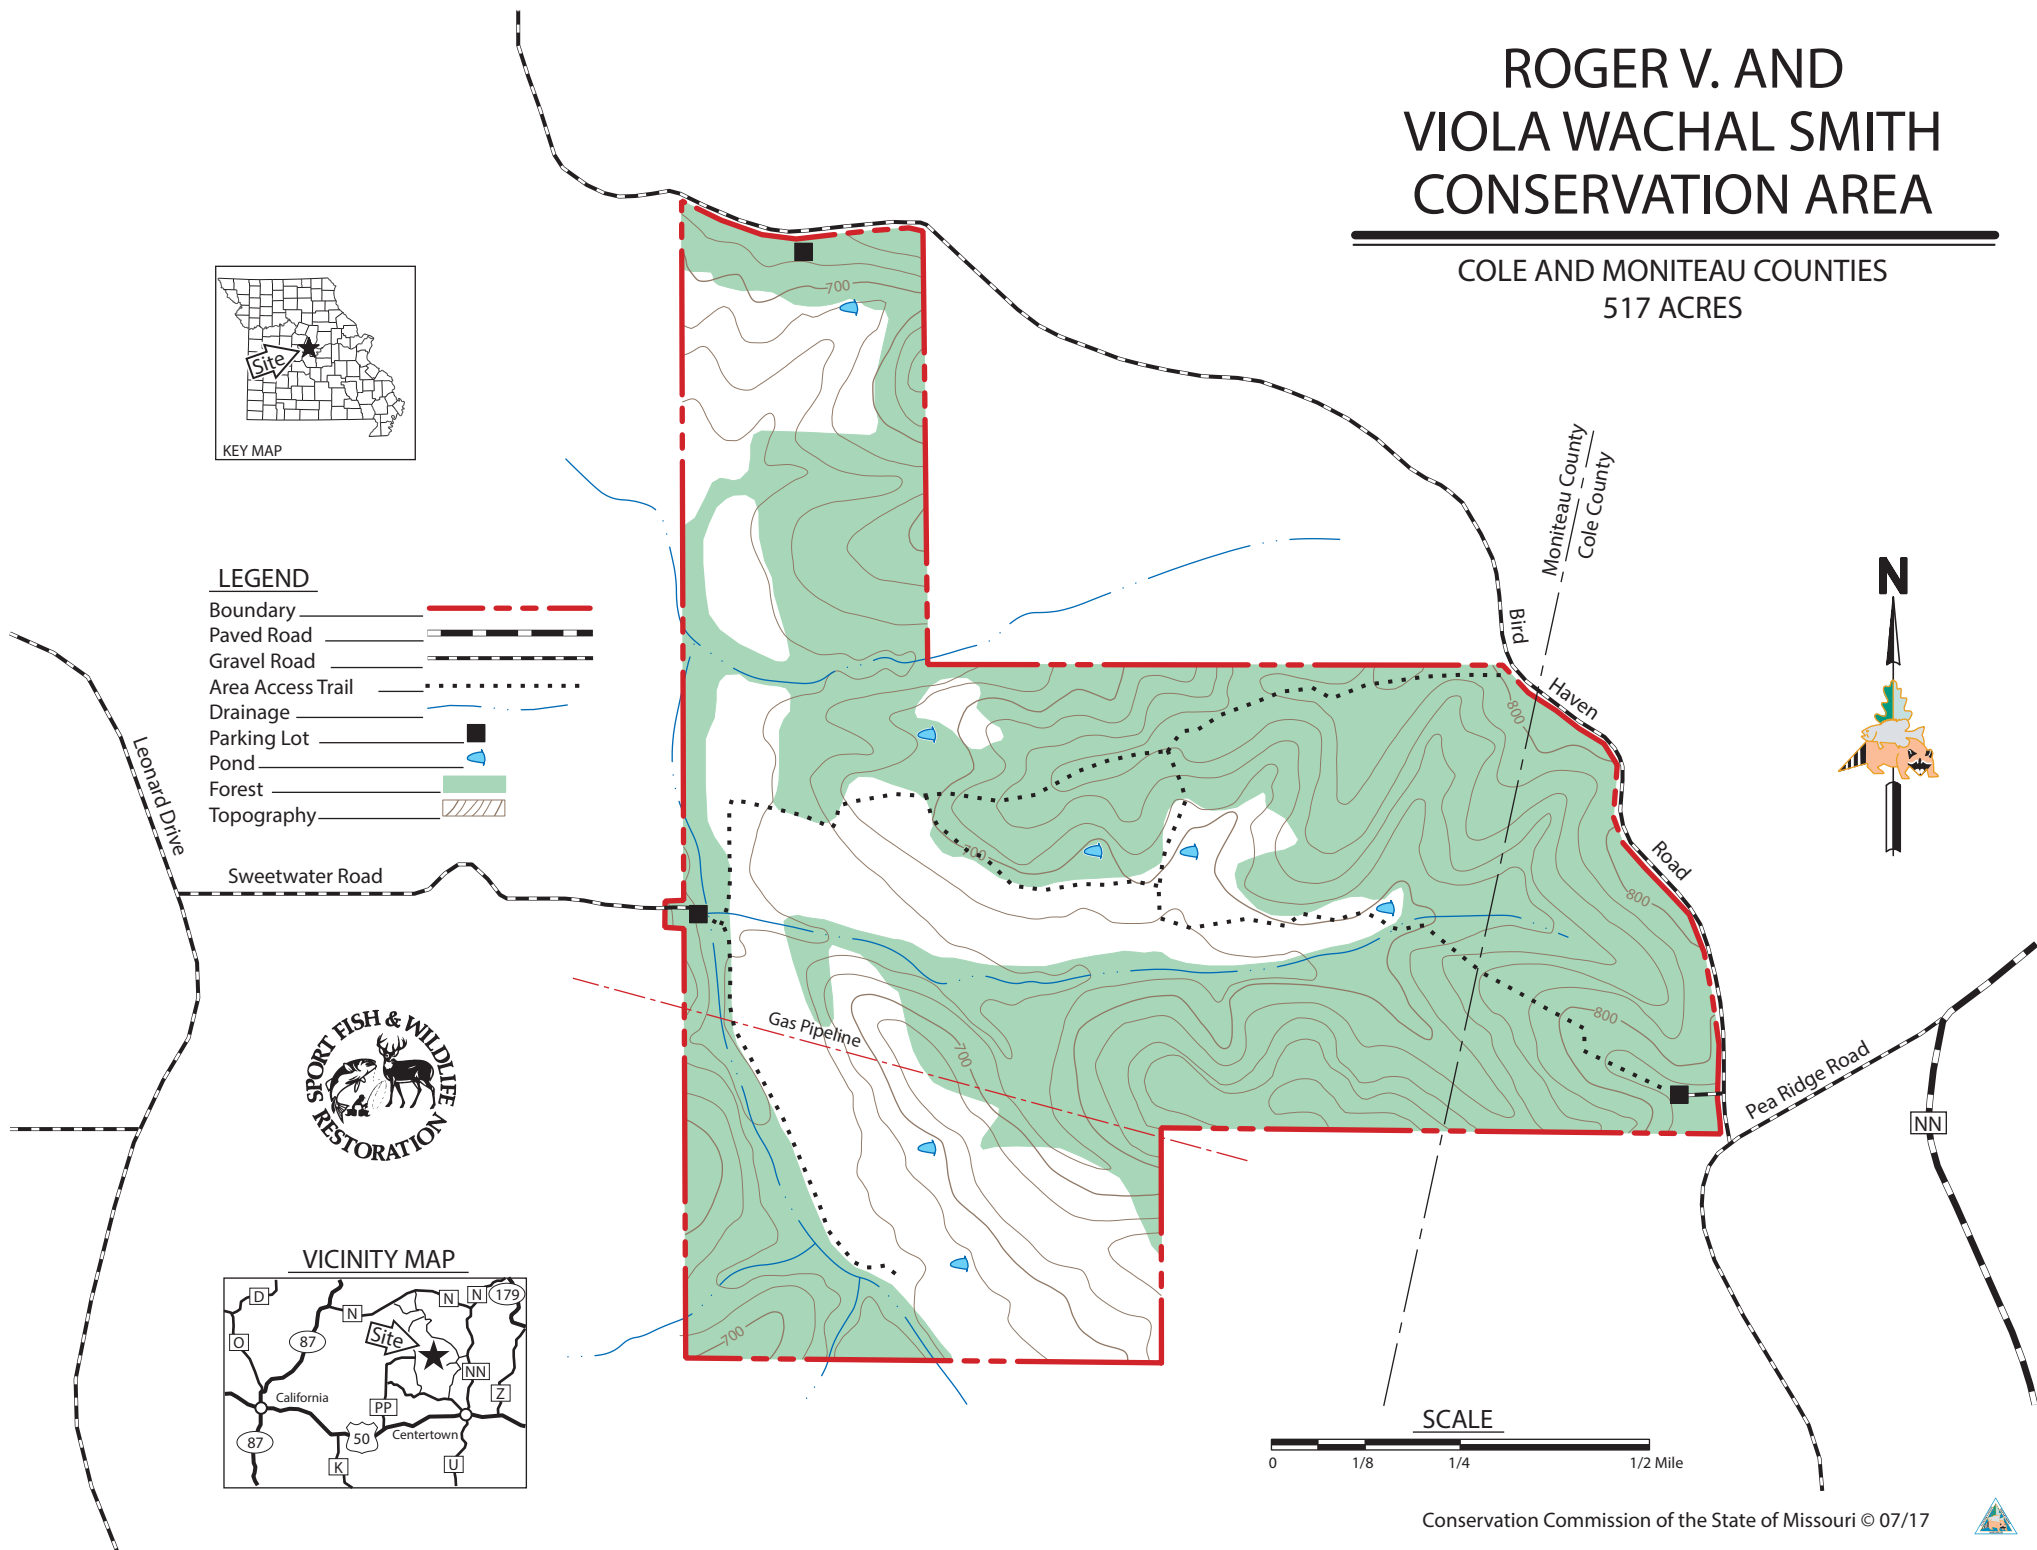

ROGER V. AND VIOLA WACHAL SMITH CONSERVATION AREA

COLE AND MONITEAU COUNTIES
517 ACRES

LEGEND

- Boundary
- Paved Road
- Gravel Road
- Area Access Trail
- Drainage
- Parking Lot
- Pond
- Forest
- Topography

VICINITY MAP

SCALE