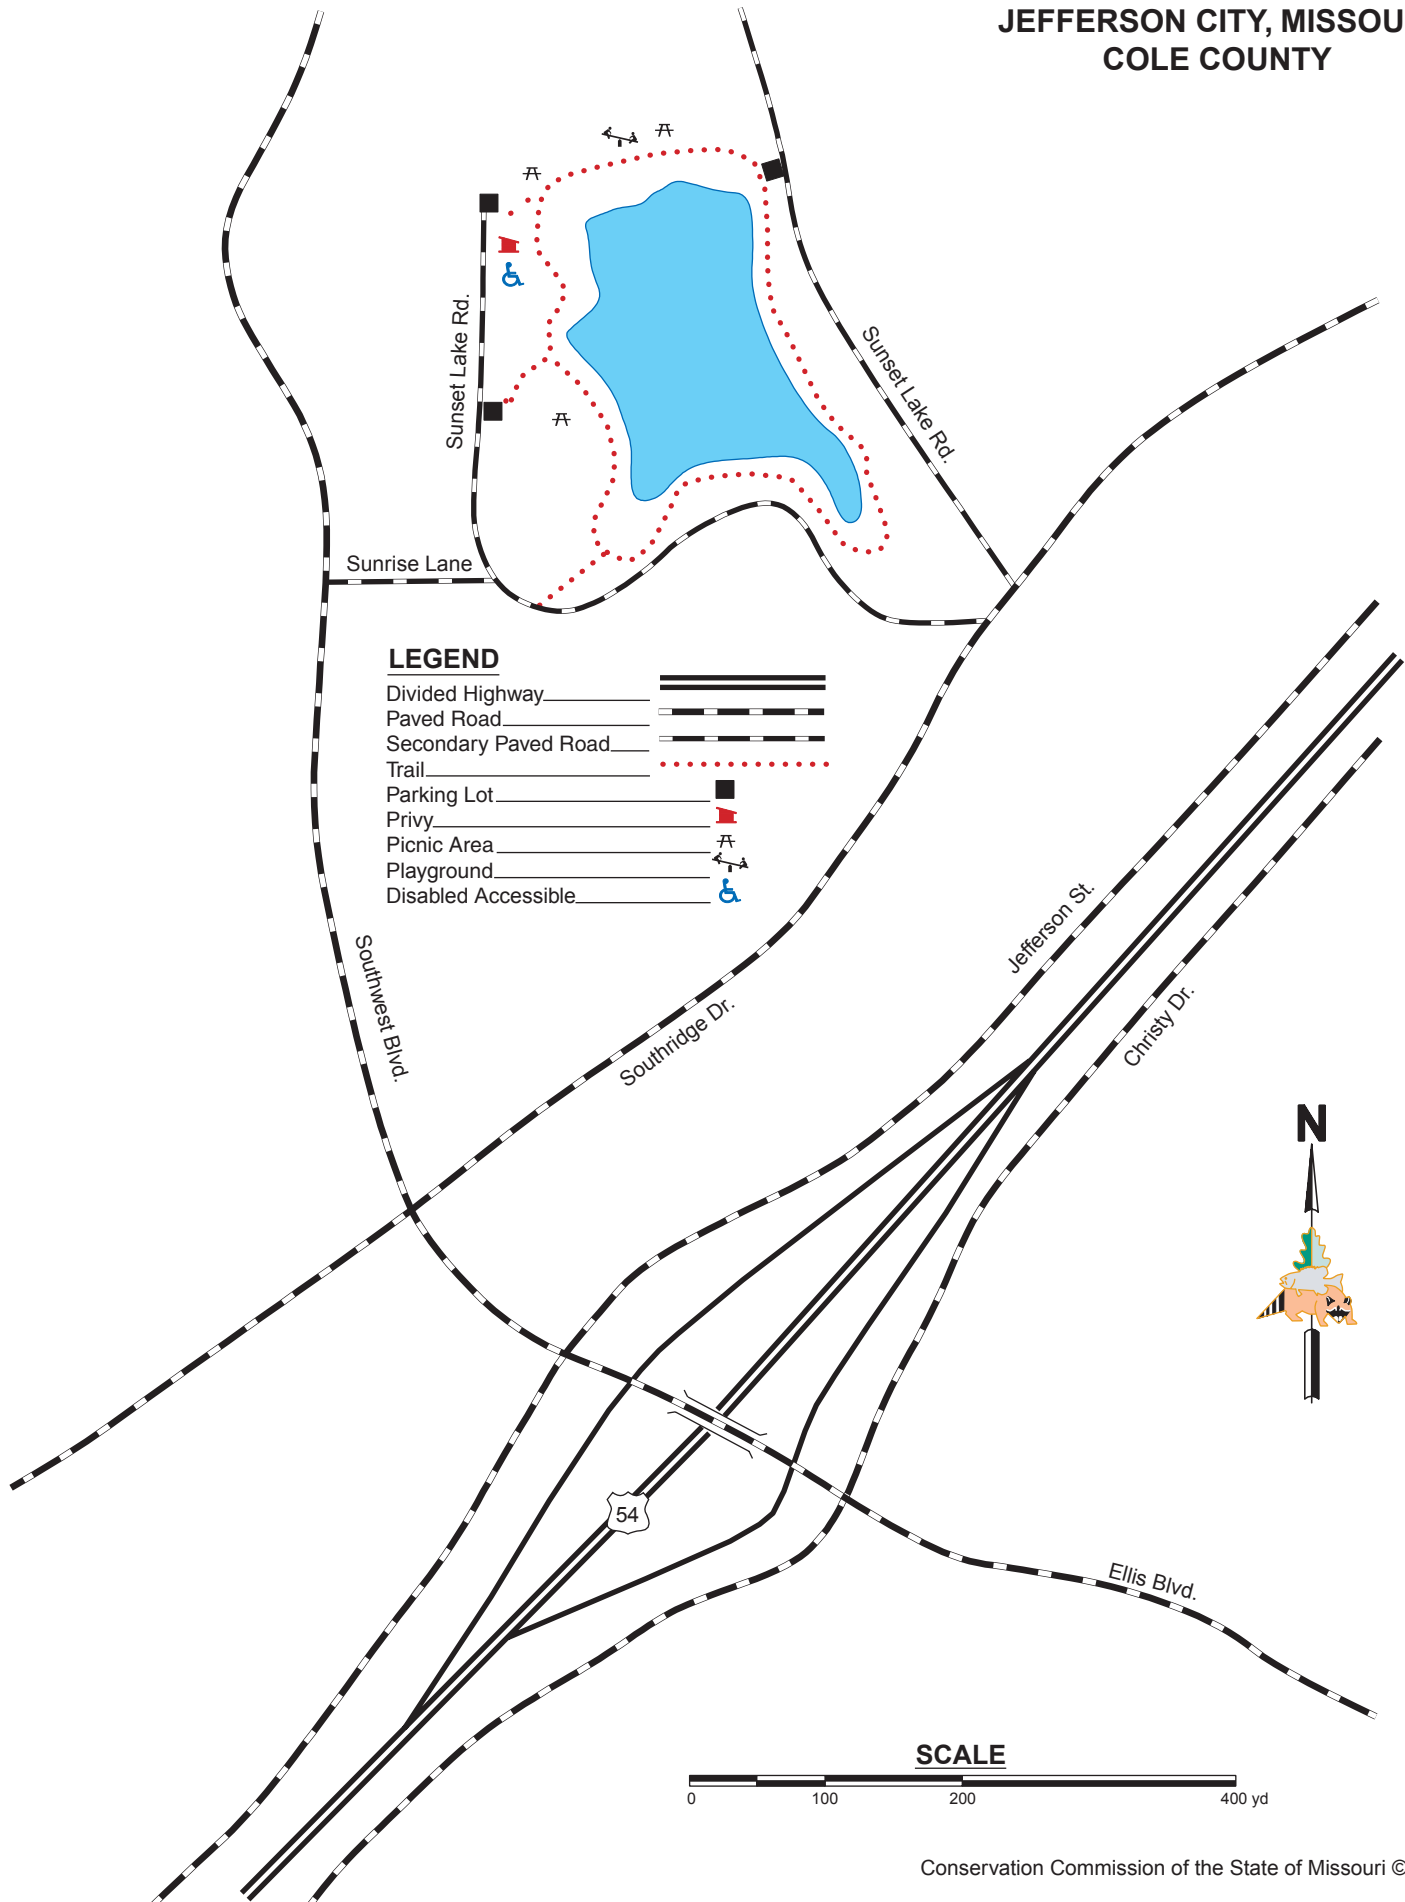

# MCKAY PARK LAKE

JEFFERSON CITY, MISSOURI  
COLE COUNTY

### LEGEND

- Divided Highway
- Paved Road
- Secondary Paved Road
- Trail
- Parking Lot
- Privy
- Picnic Area
- Playground
- Disabled Accessible

### SCALE