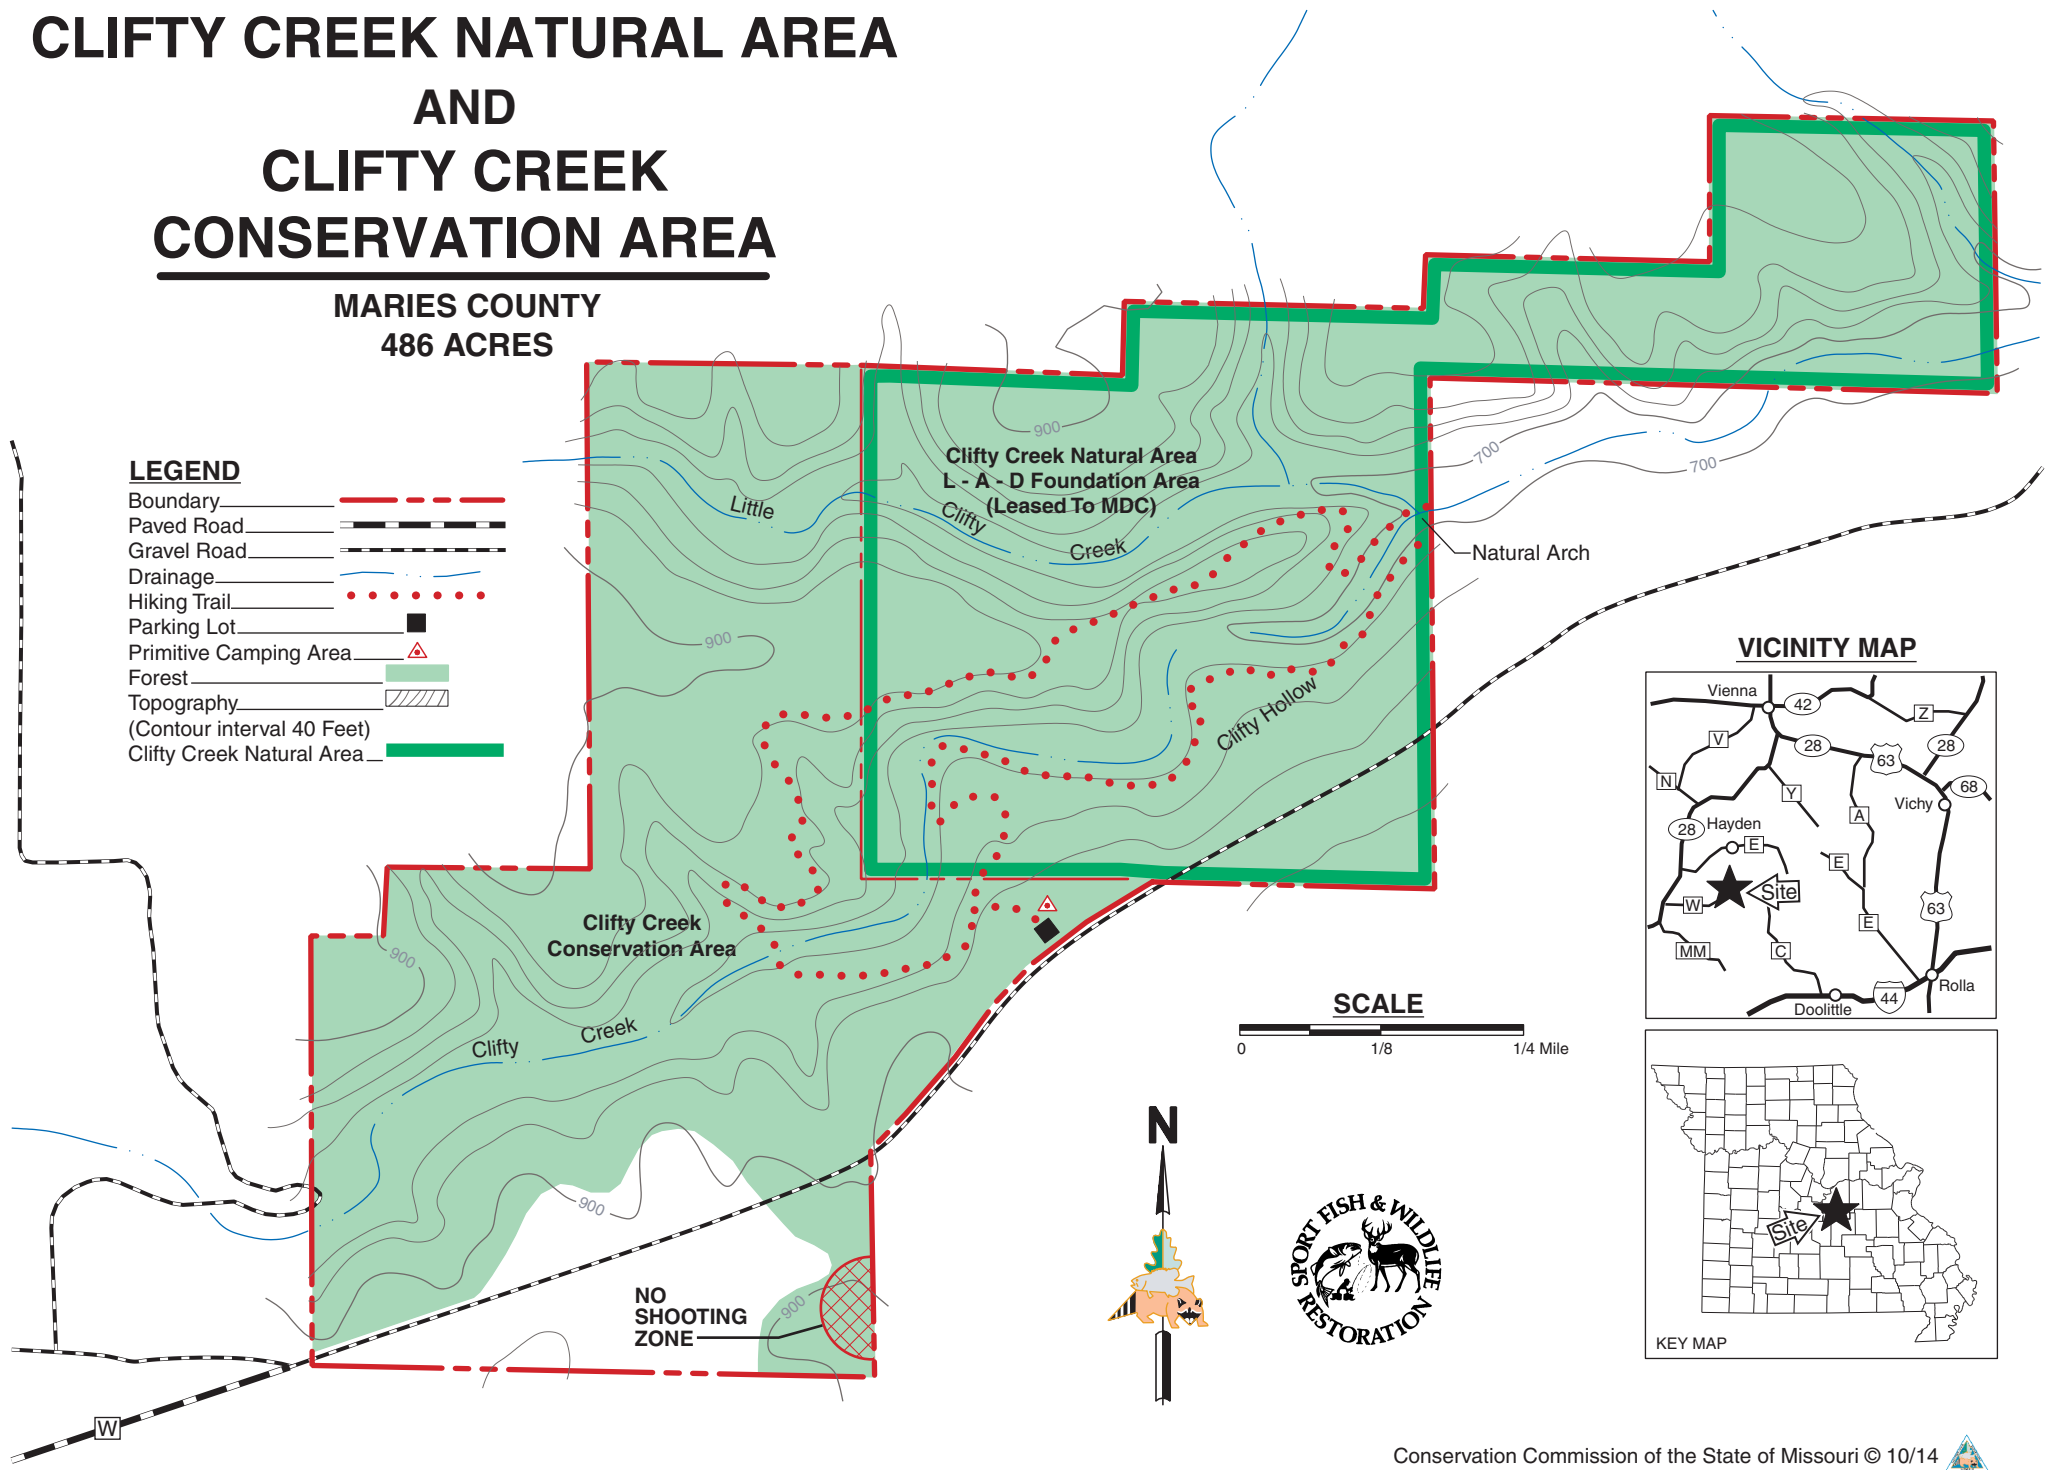

# CLIFTY CREEK NATURAL AREA AND CLIFTY CREEK CONSERVATION AREA

MARIES COUNTY  
486 ACRES

## LEGEND

- Boundary
- Paved Road
- Gravel Road
- Drainage
- Hiking Trail
- Parking Lot
- Primitive Camping Area
- Forest
- Topography (Contour interval 40 Feet)
- Clifty Creek Natural Area

## VICINITY MAP