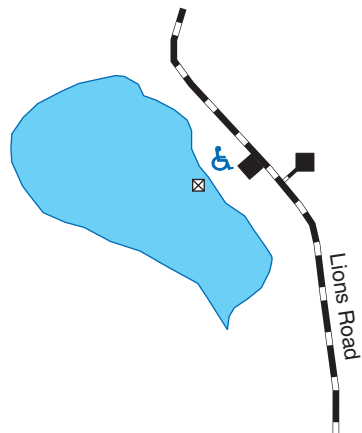

# COMMUNITY CLUB LAKE

WENTZVILLE, MO.  
ST. CHARLES COUNTY

← To Route W

To Wentzville →

N. Point Prairie Road

## LEGEND

- Paved Road \_\_\_\_\_
- Gravel Road \_\_\_\_\_
- Parking Lot \_\_\_\_\_
- Fishing Dock \_\_\_\_\_
- Disabled Accessible \_\_\_\_\_